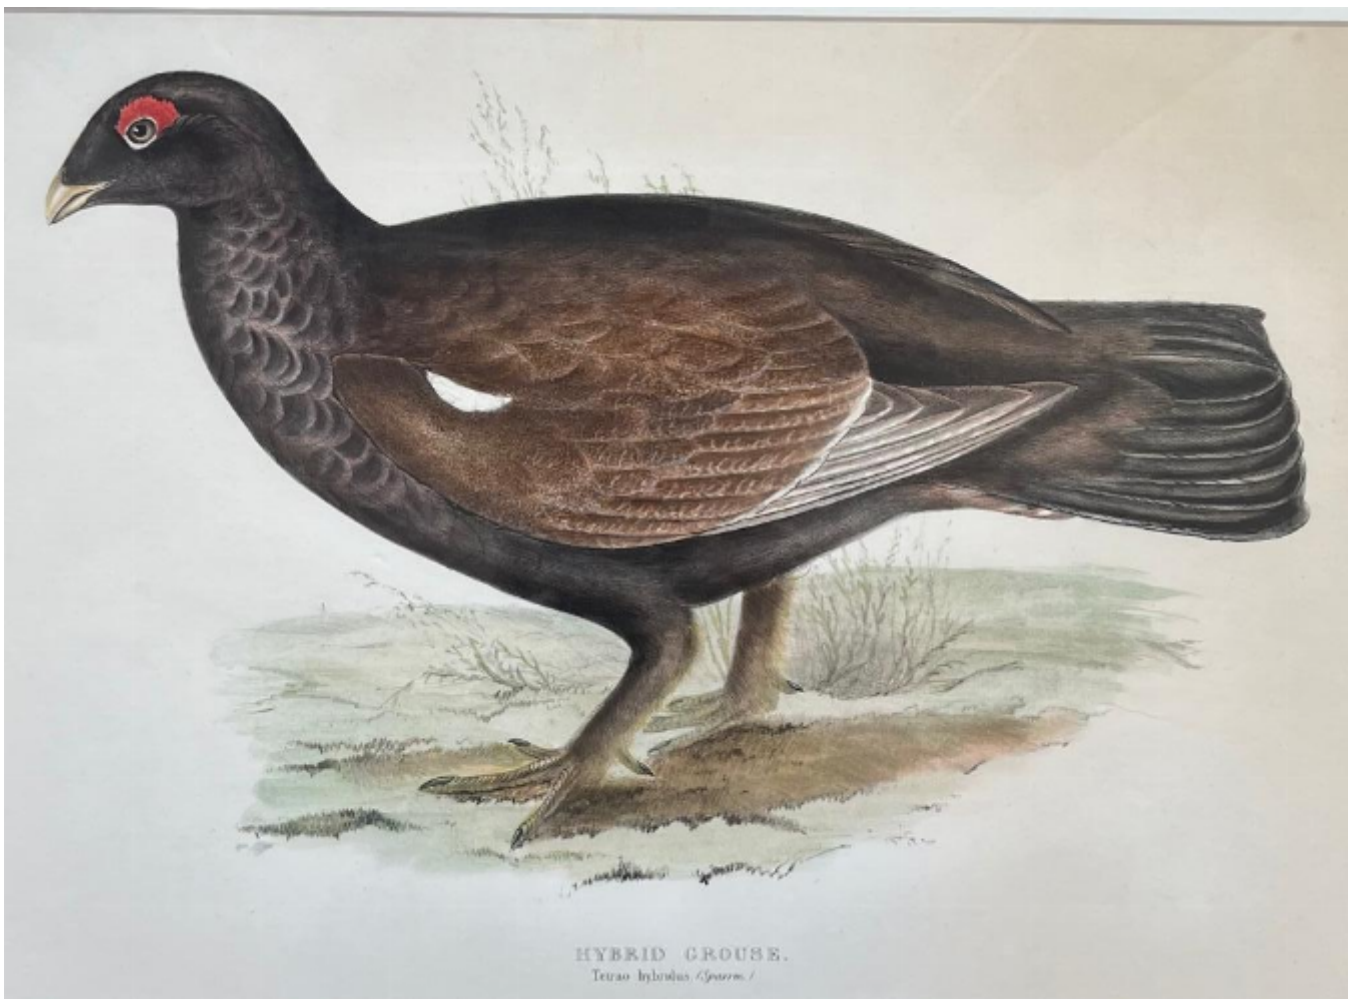

C HALLMENDAL after J & E Gould Hybrid Grouse. Tetrao Hybrids (Sparrm)

£650

REF: 2081

Description

C HALLMENDAL after J & E Gould
Hybrid Grouse. Tetrao Hybrids (Sparrm)

Coloured Lithograph

36 x 49 cm unframed

54 x 67 cm framed