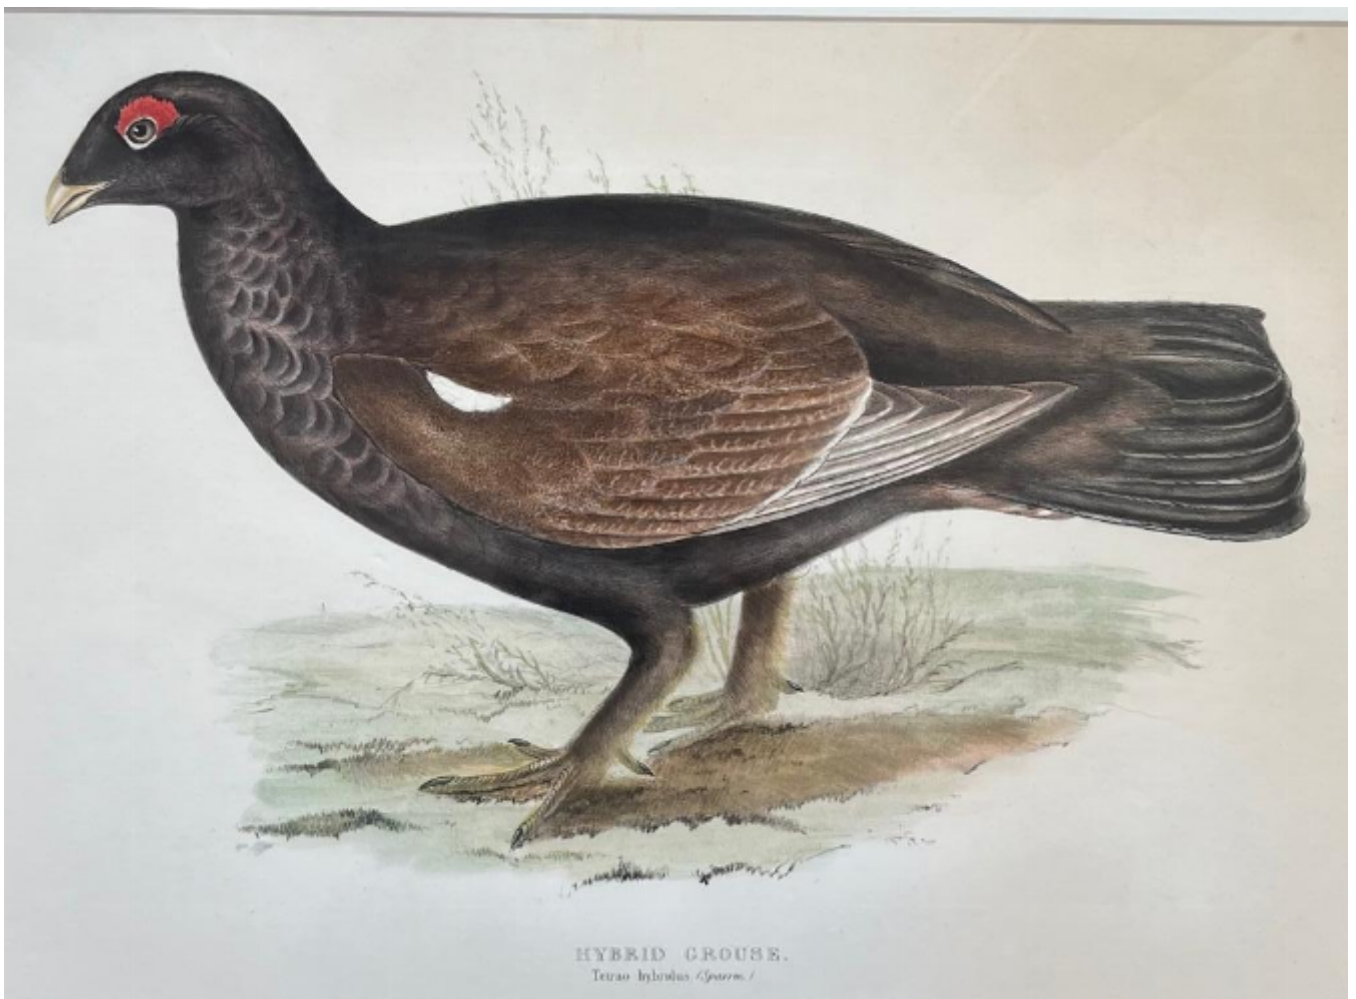

C HALLMENDAL after J & E Gould Hybrid Grouse. Tetrao Hybrids
(Sparrm)

£650

REF: 2081

Description

C HALLMENDAL after J & E Gould
Hybrid Grouse. Tetrao Hybrids (Sparrm)

Coloured Lithograph

36 x 49 cm unframed

54 x 67 cm framed