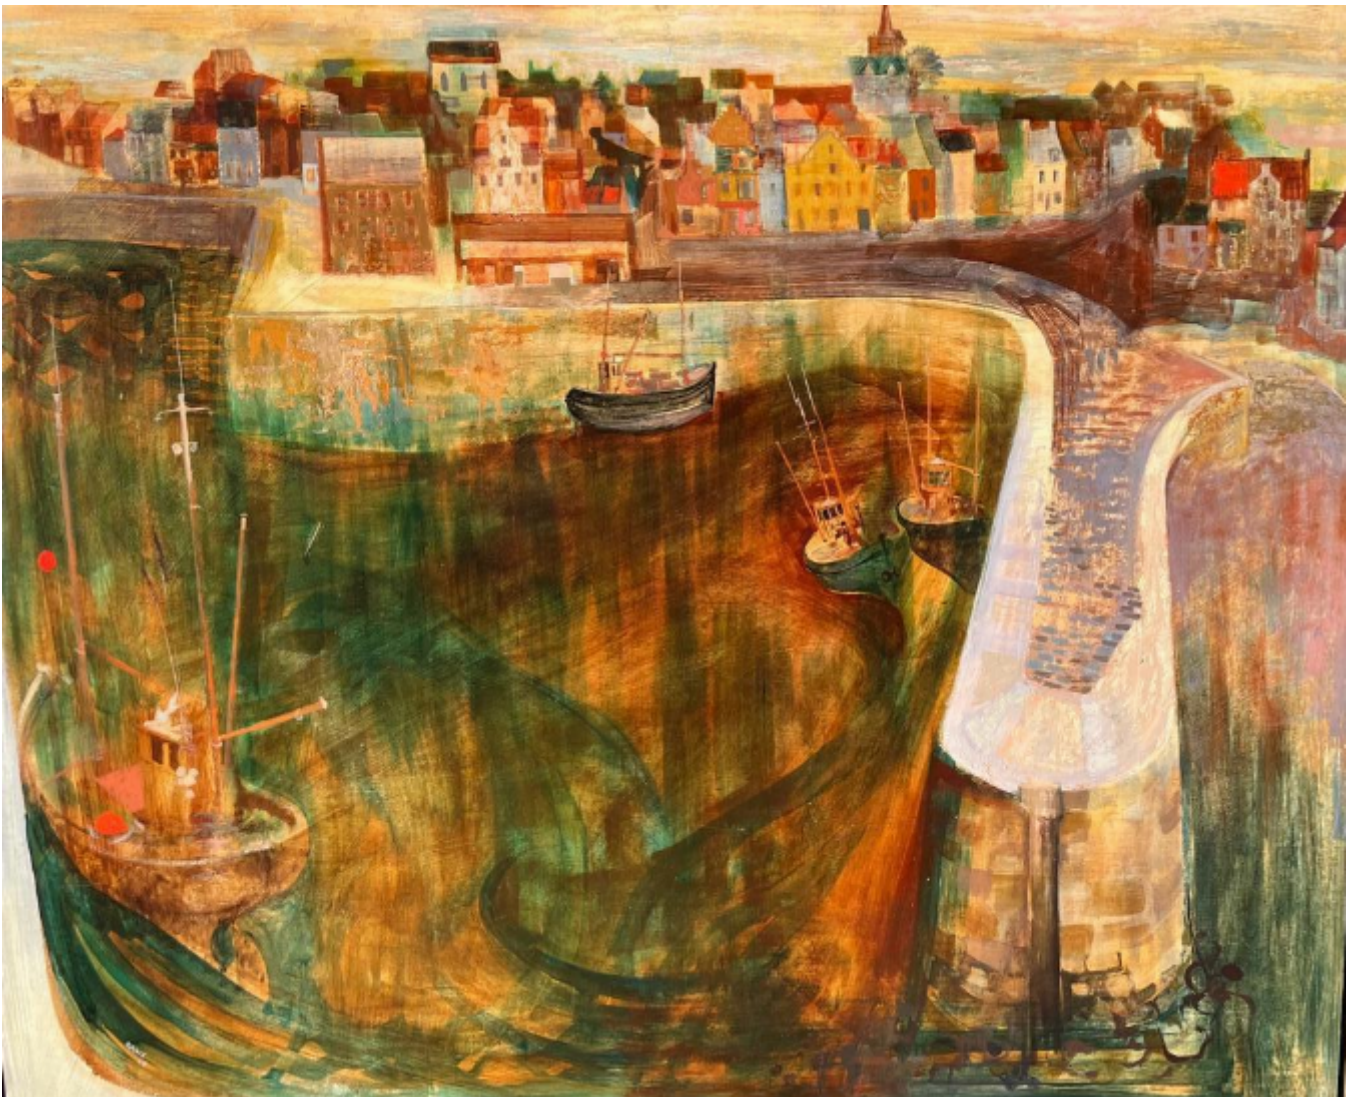

Pittenweem

William Birnie. RSW RGI

Sold

REF: 1825

Height: 90 cm (35.4")

Width: 111 cm (43.7")

Description

WILLIAM BIRNIE RSW RGI (1929 - 2006)

Pittenweem

Oil on board

Signed and dated 1964

90 x 111 cm

£2,500