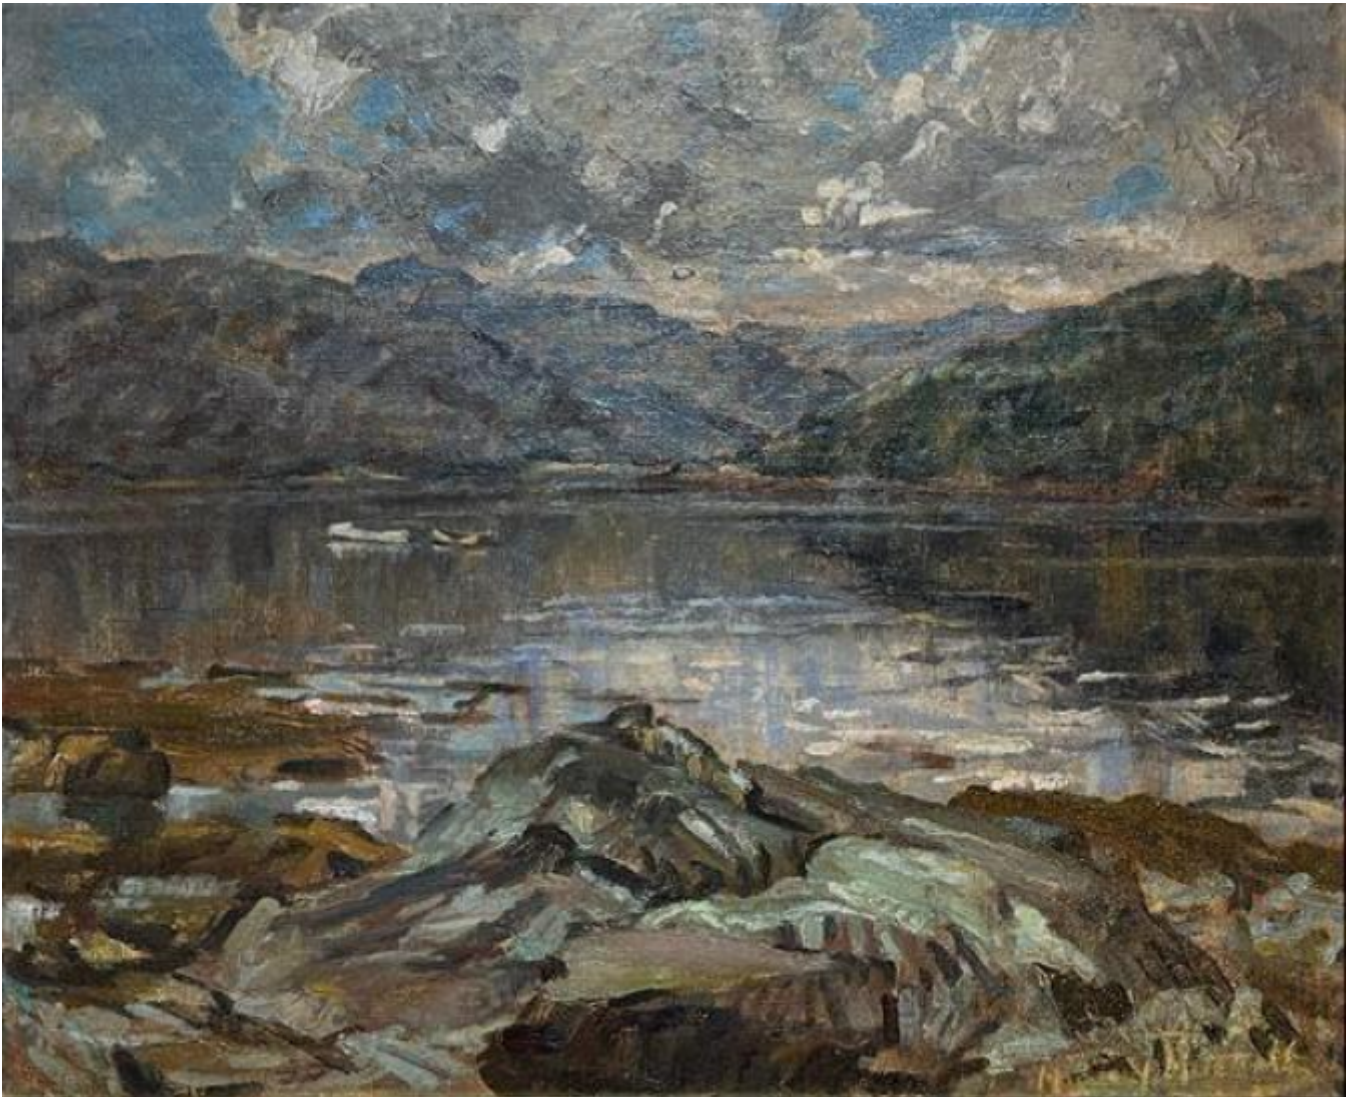

MADGE Y MITCHELL (1892 - 1974) Light on Loch Long

Sold

REF: 1993

## Description

MADGE Y MITCHELL (1892 - 1974)  
Light on Loch Long

Oil on canvas  
Signed