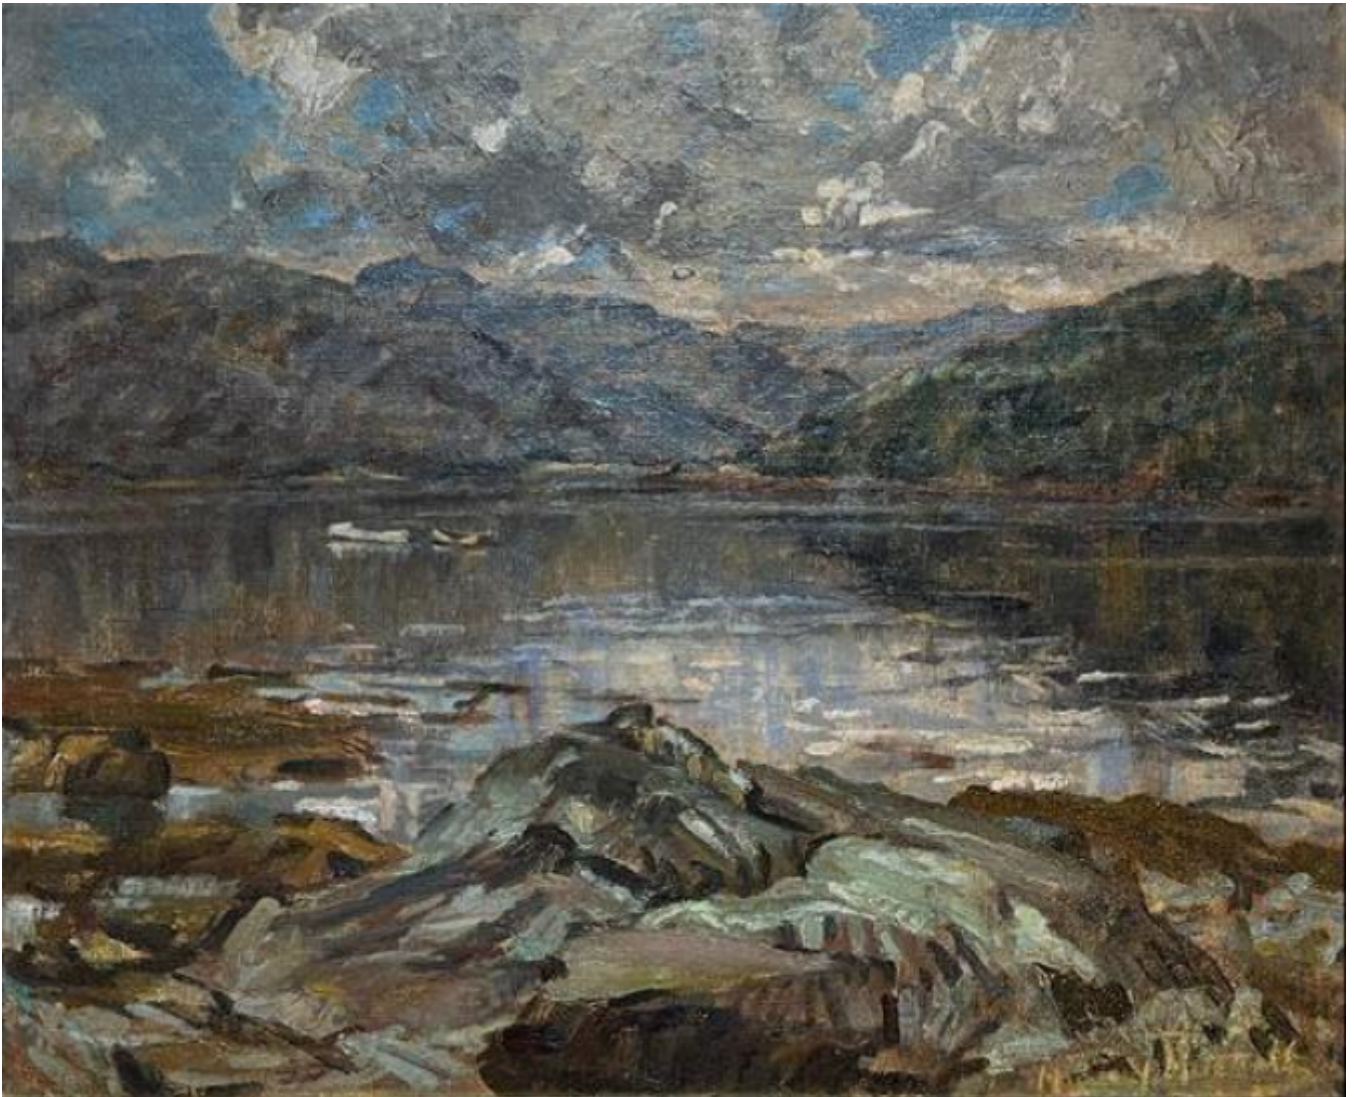

Light on Loch Long

Madge Y Young

Sold

REF: 1993

## Description

Madge Y Young (1892-1974)  
Light on Loch Long

Oil on canvas  
Signed