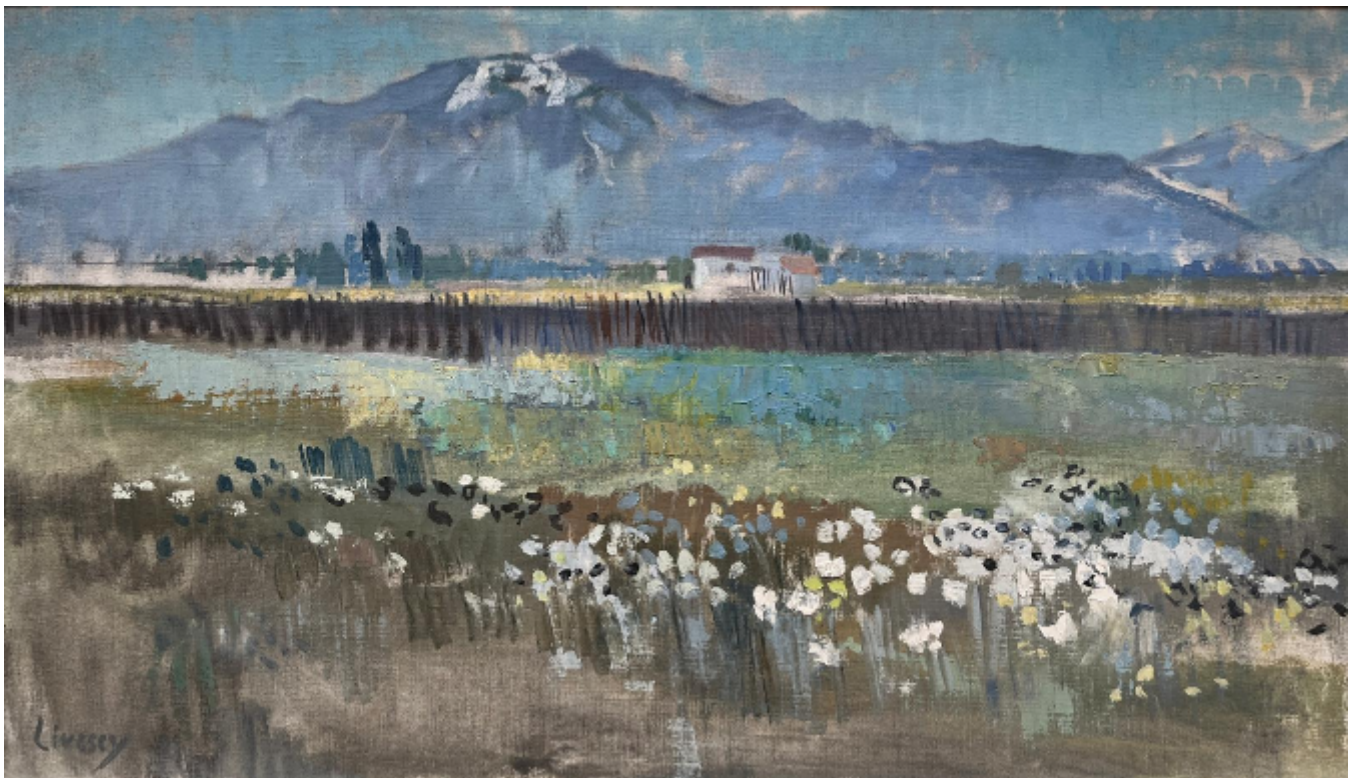

JOHN LIVESEY (1926-1990) Summer Alpine Landscape

£1,200

REF: 2392

## Description

JOHN LIVESEY (1926-1990)  
Summer Alpine Landscape

Oil on canvas, laid on board

Signed lower left

Unframed: 54 x 95 cm

Framed: 63 x 104 cm