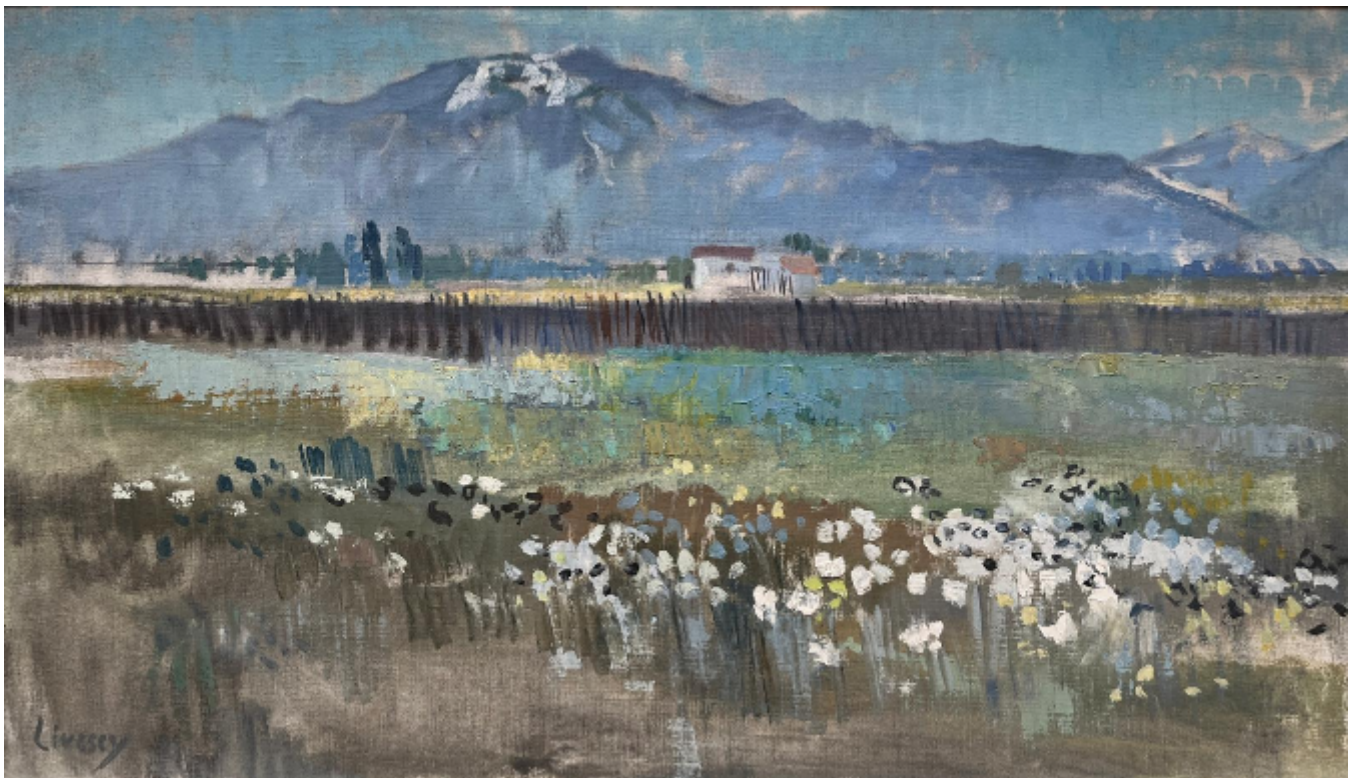

JOHN LIVESEY (1926-1990) Summer Alpine Landscape

£1,200

REF: 2392

## Description

JOHN LIVESEY (1926-1990)  
Summer Alpine Landscape

Oil on canvas, laid on board  
Signed lower left  
Unframed: 54 x 95 cm  
Framed: 63 x 104 cm