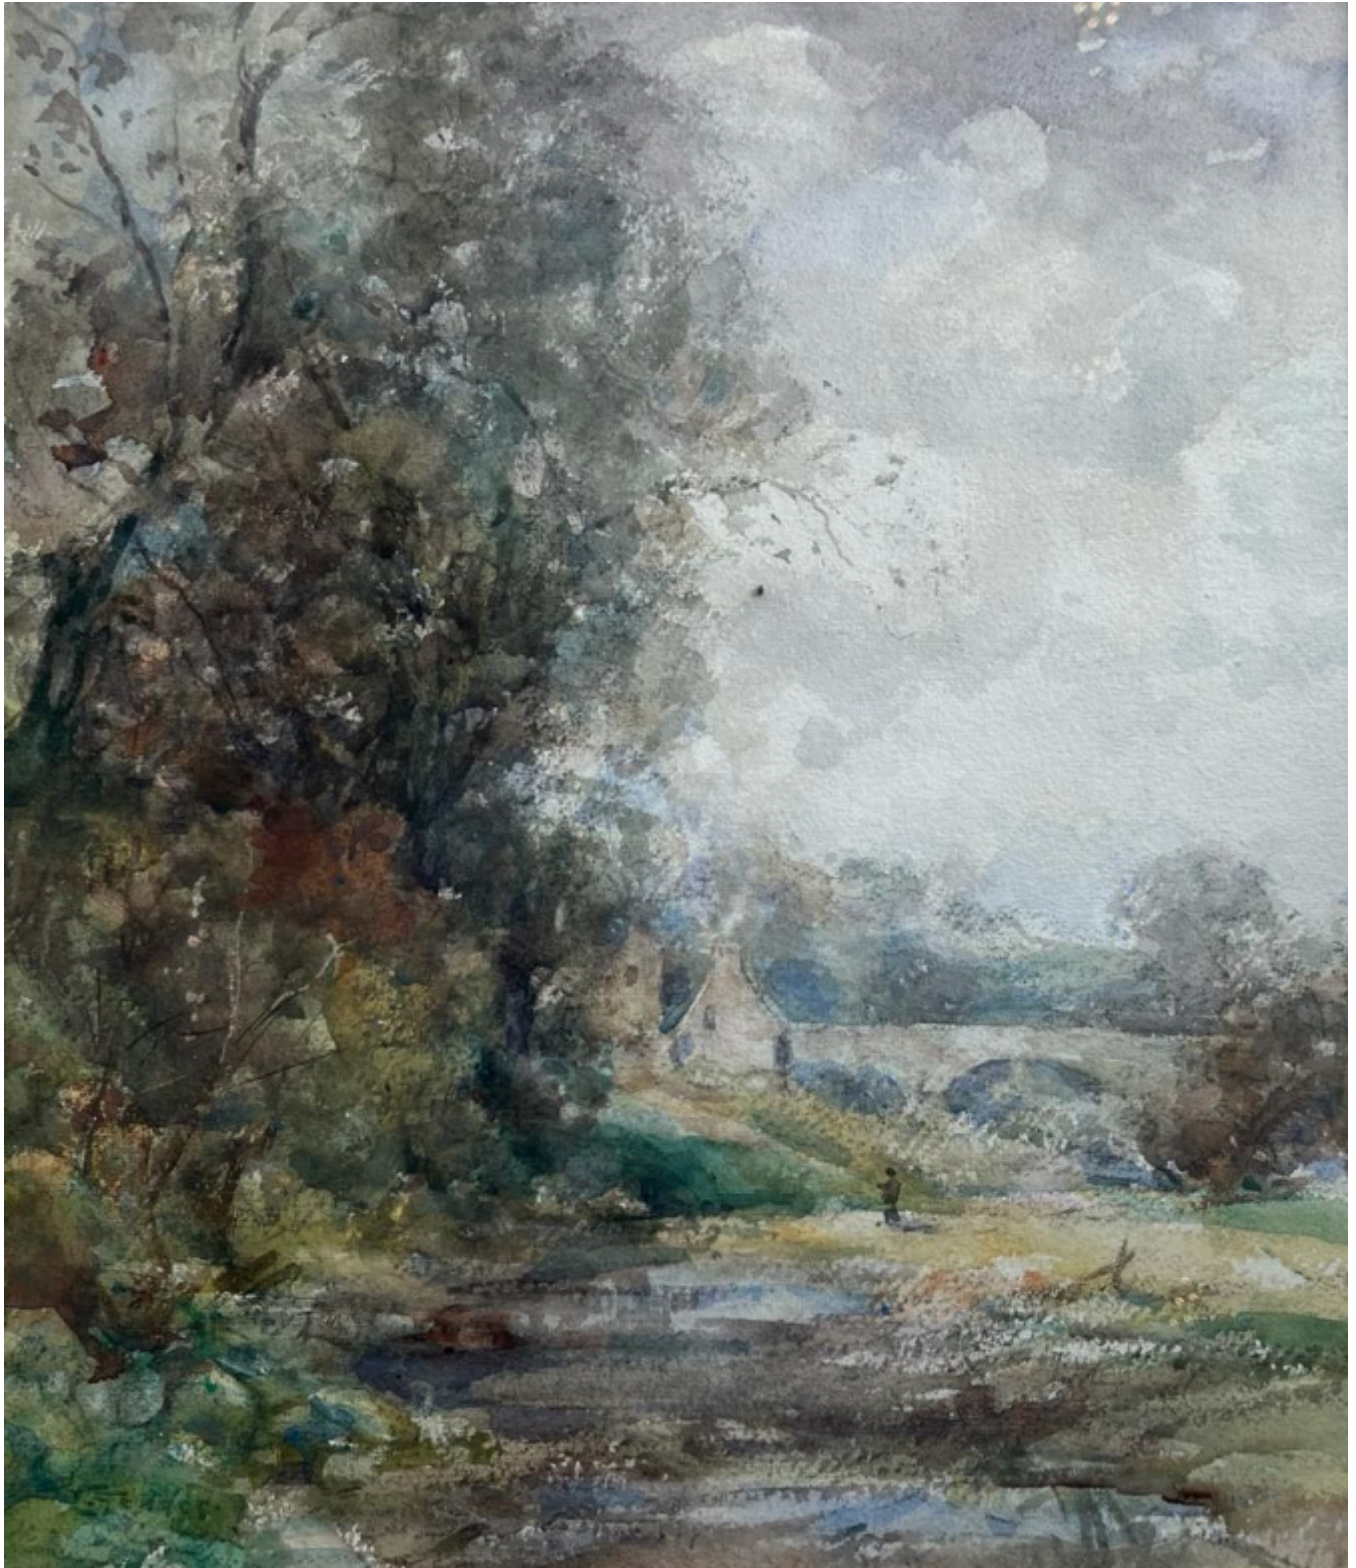

EWAN GEDDES RSW (1866 - 1936) Borders Landscape

Ewan Geddes RSW

£850

REF: 2057

Description

EWAN GEDDES RSW (1866 - 1936)
Borders Landscape

Watercolour
Signed lower left

40 x 35 cm unframed
66 x 61 cm framed