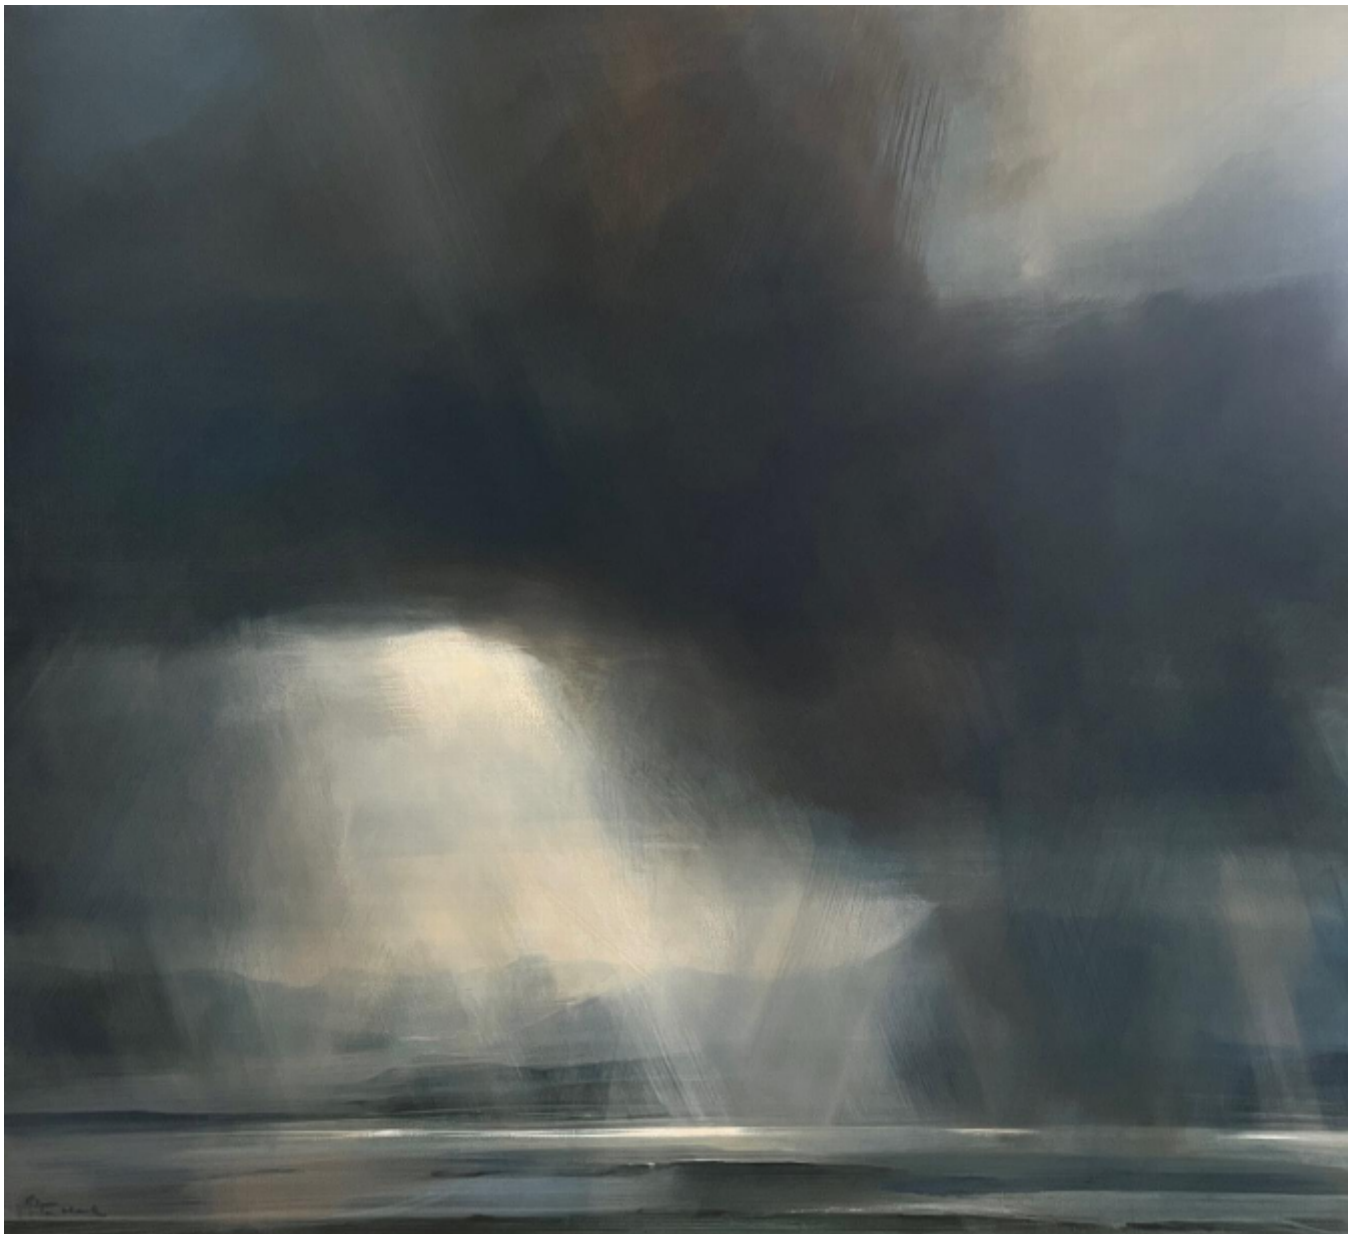

Zarina Stewart Clark Light Veil over Beinn Sgulaird - Loch Etive
Zarina Stewart-Clark

Sold

REF: 2010

Description

Zarina Stewart Clark
Light Veil over Beinn Sgulaird - Loch Etive

Oil on Board
109 x 119 cm