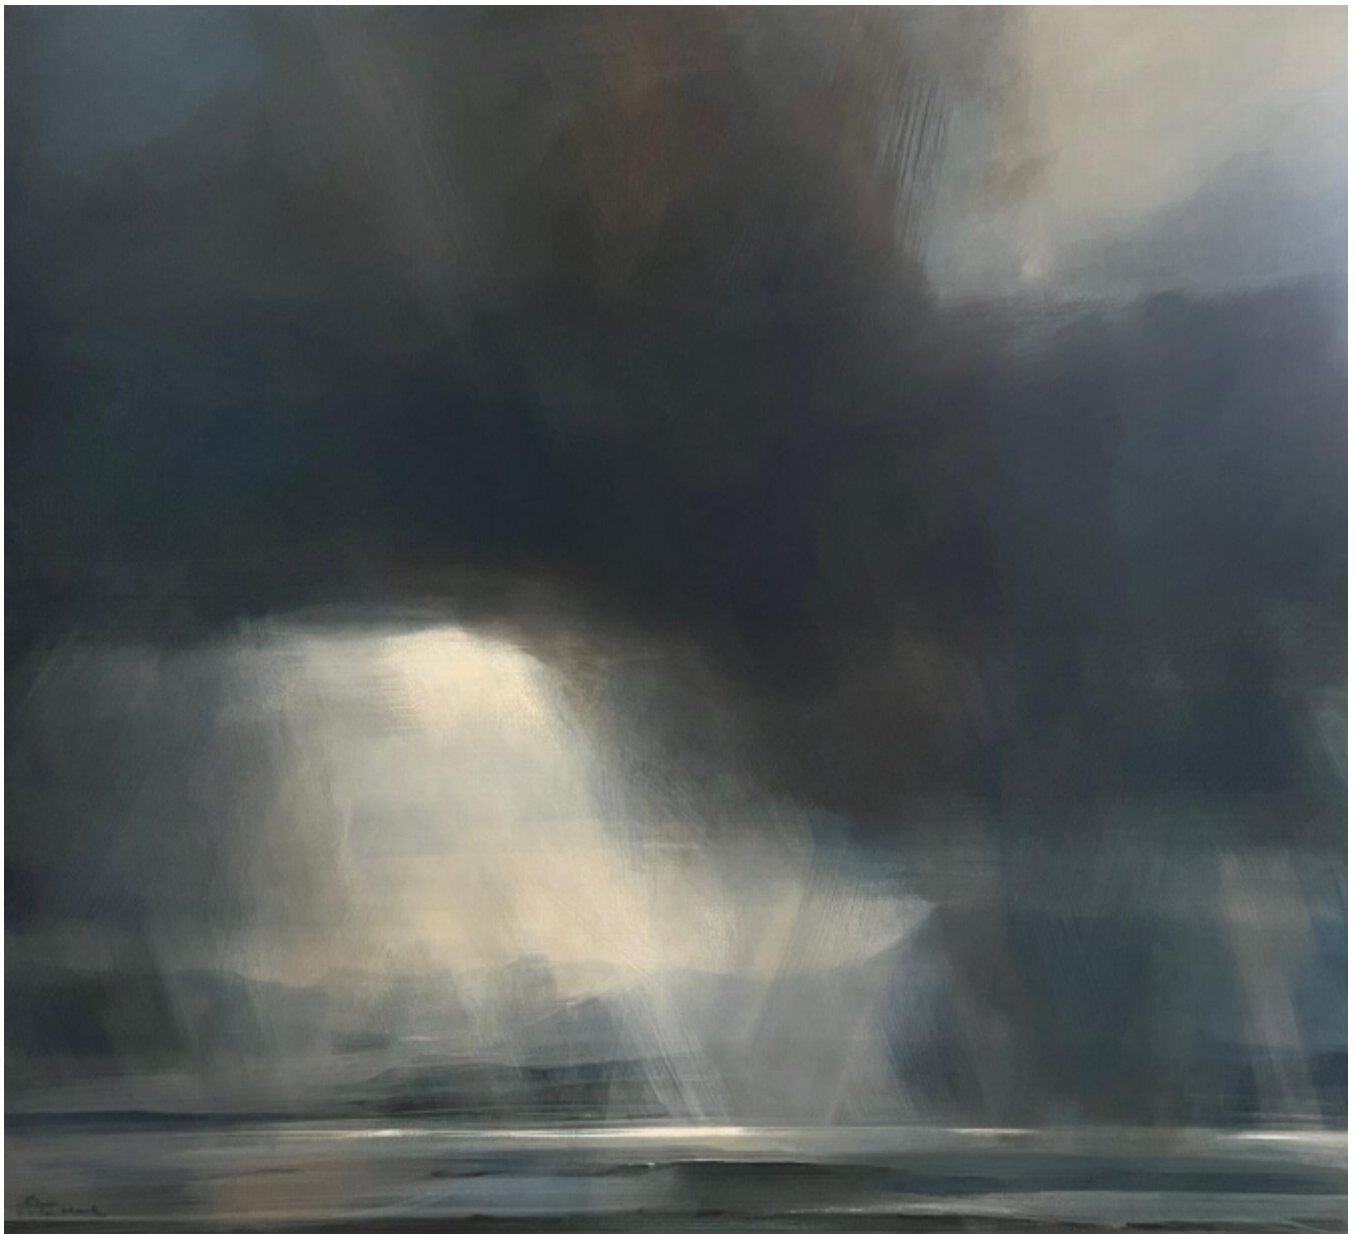

Zarina Stewart Clark Light Veil over Beinn Sgulaird - Loch Etive  
Zarina Stewart-Clark

Sold

REF: 2010

## Description

Zarina Stewart Clark  
Light Veil over Beinn Sgulaird - Loch Etive

Oil on Board  
109 x 119 cm