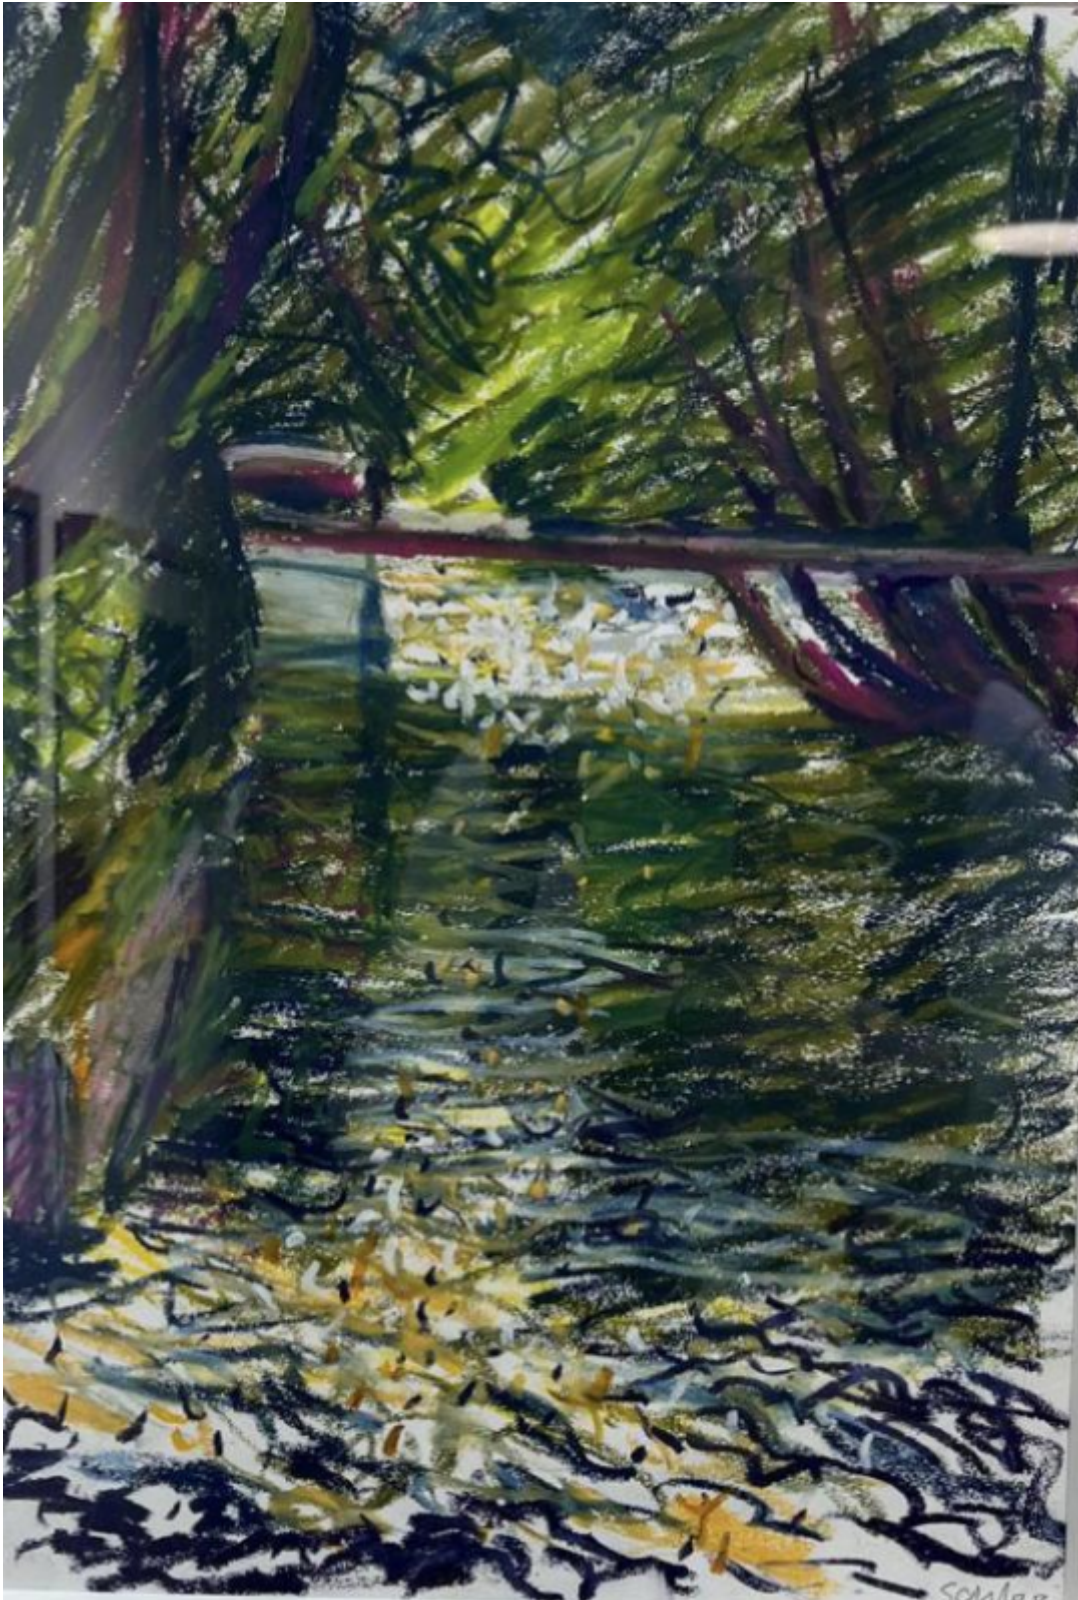

NICK SCHLEE Fast Stream passing backwater with bridge

Nick Schlee

Sold

REF: 2271

Description

NICK SCHLEE
Fast Stream passing backwater with bridge

Oil pastel
42 x 29 cm