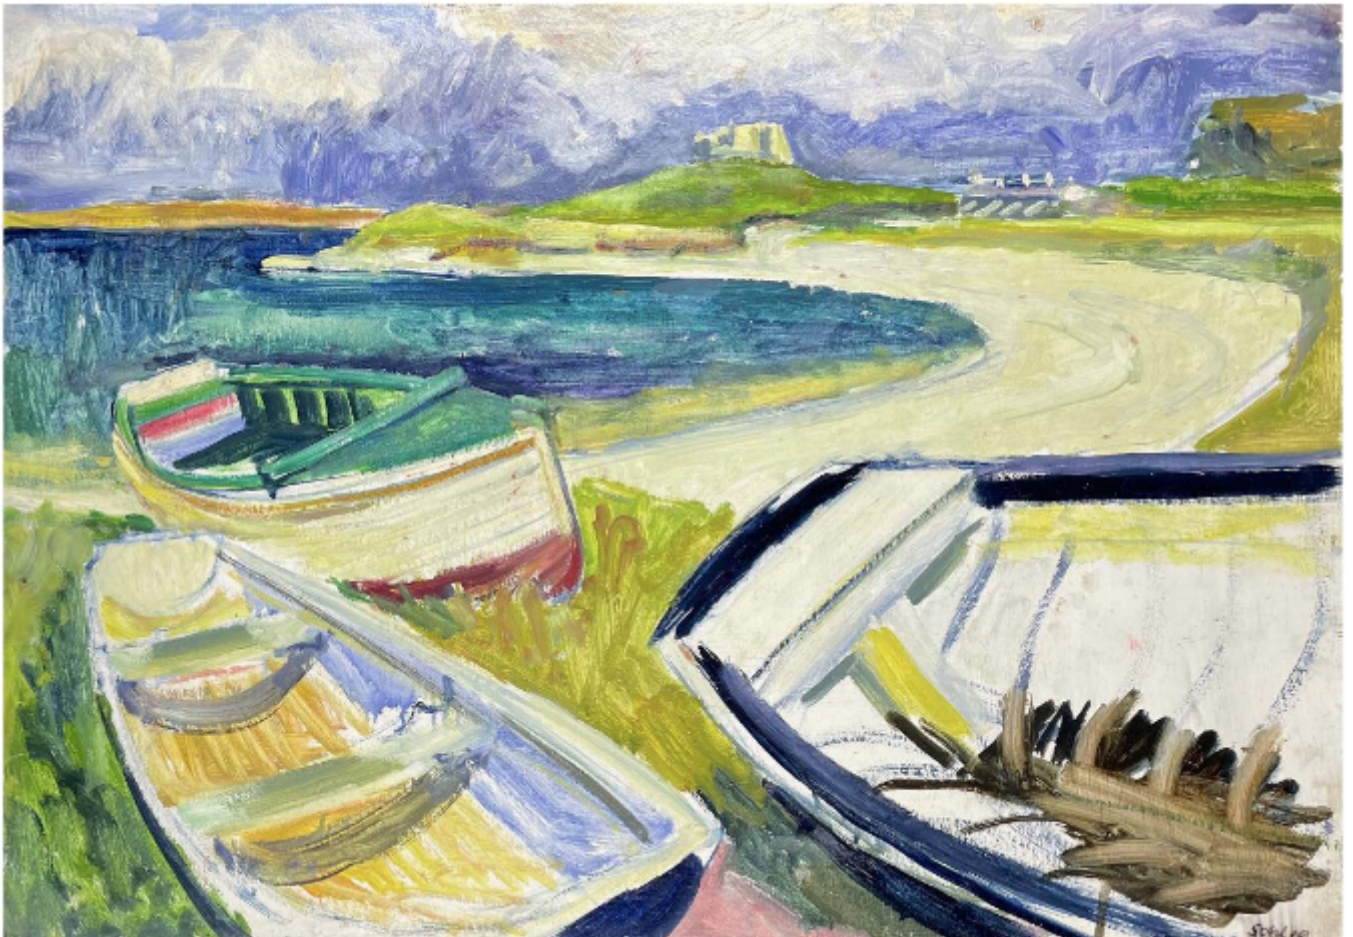

NICK SCHLEE 'Boats with Cromwell's Castle' (c.1970)

Nick Schlee

Sold

REF: 1978

Height: 58 cm (22.8")

Width: 81 cm (31.9")

Description

NICK SCHLEE

'Boats with Cromwell's Castle' (c.1970)

23 x 32 inches 58 x 81cm

Oil on board