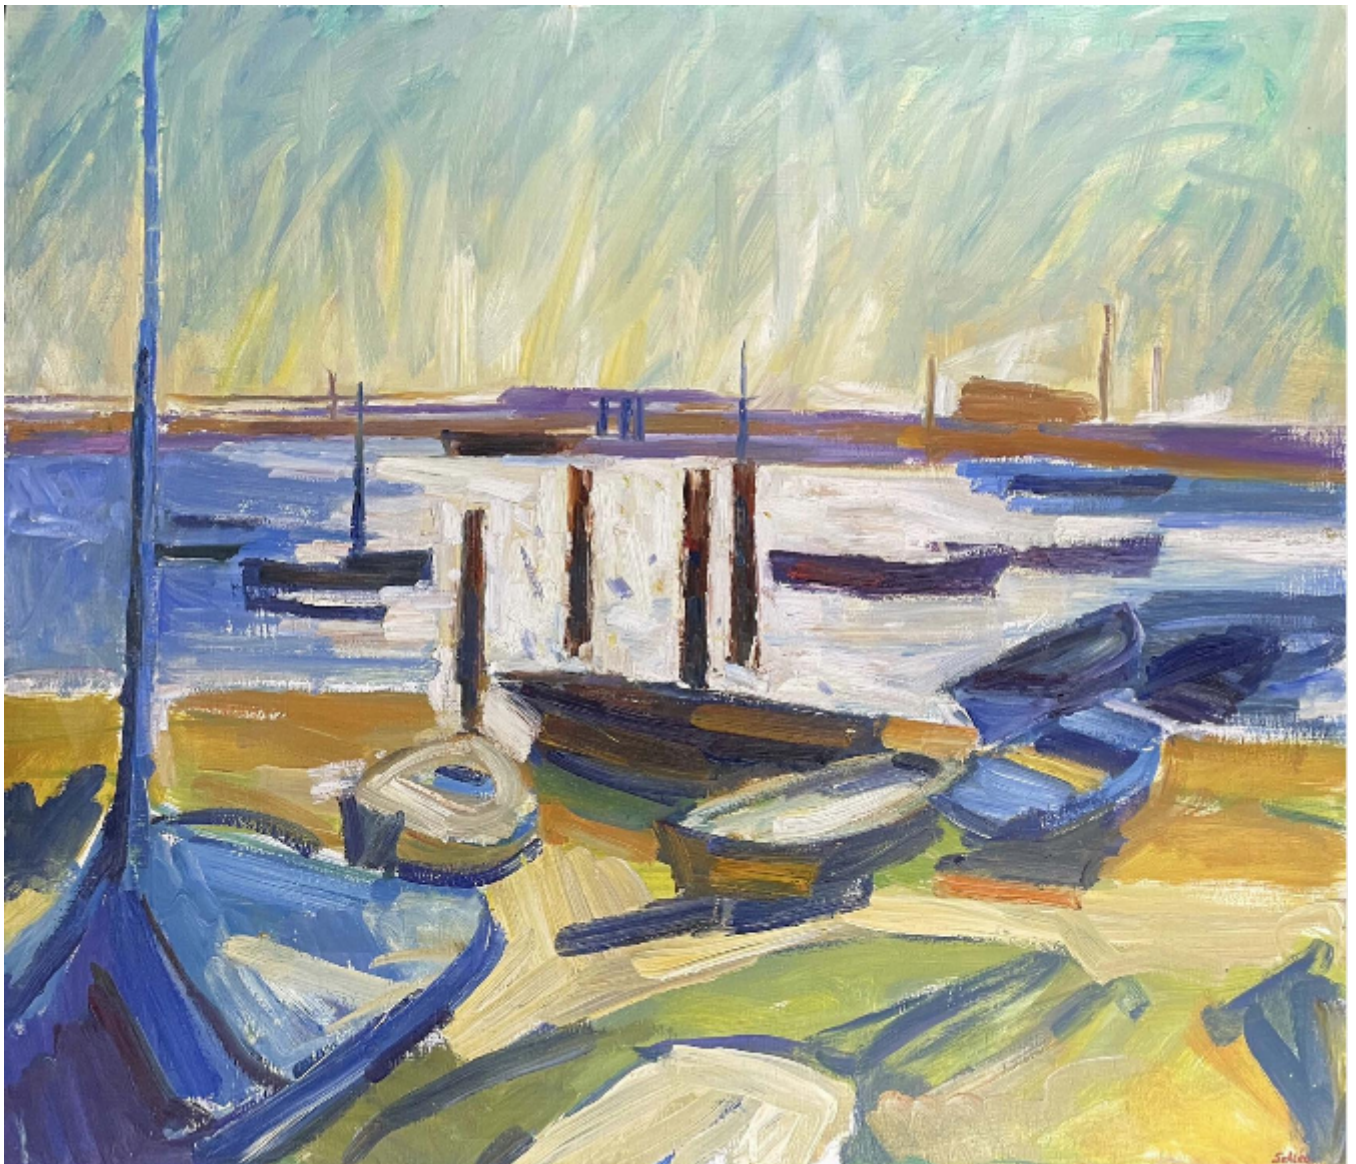

NICK SCHLEE 'Sun and boats' (c.1996)

Nick Schlee

Sold

REF: 1987

Height: 106 cm (41.7")

Width: 122 cm (48")

## Description

NICK SCHLEE  
'Sun and boats' (c.1996)

Oil on board  
Signed lower right  
Framed: 122 x 137 cm