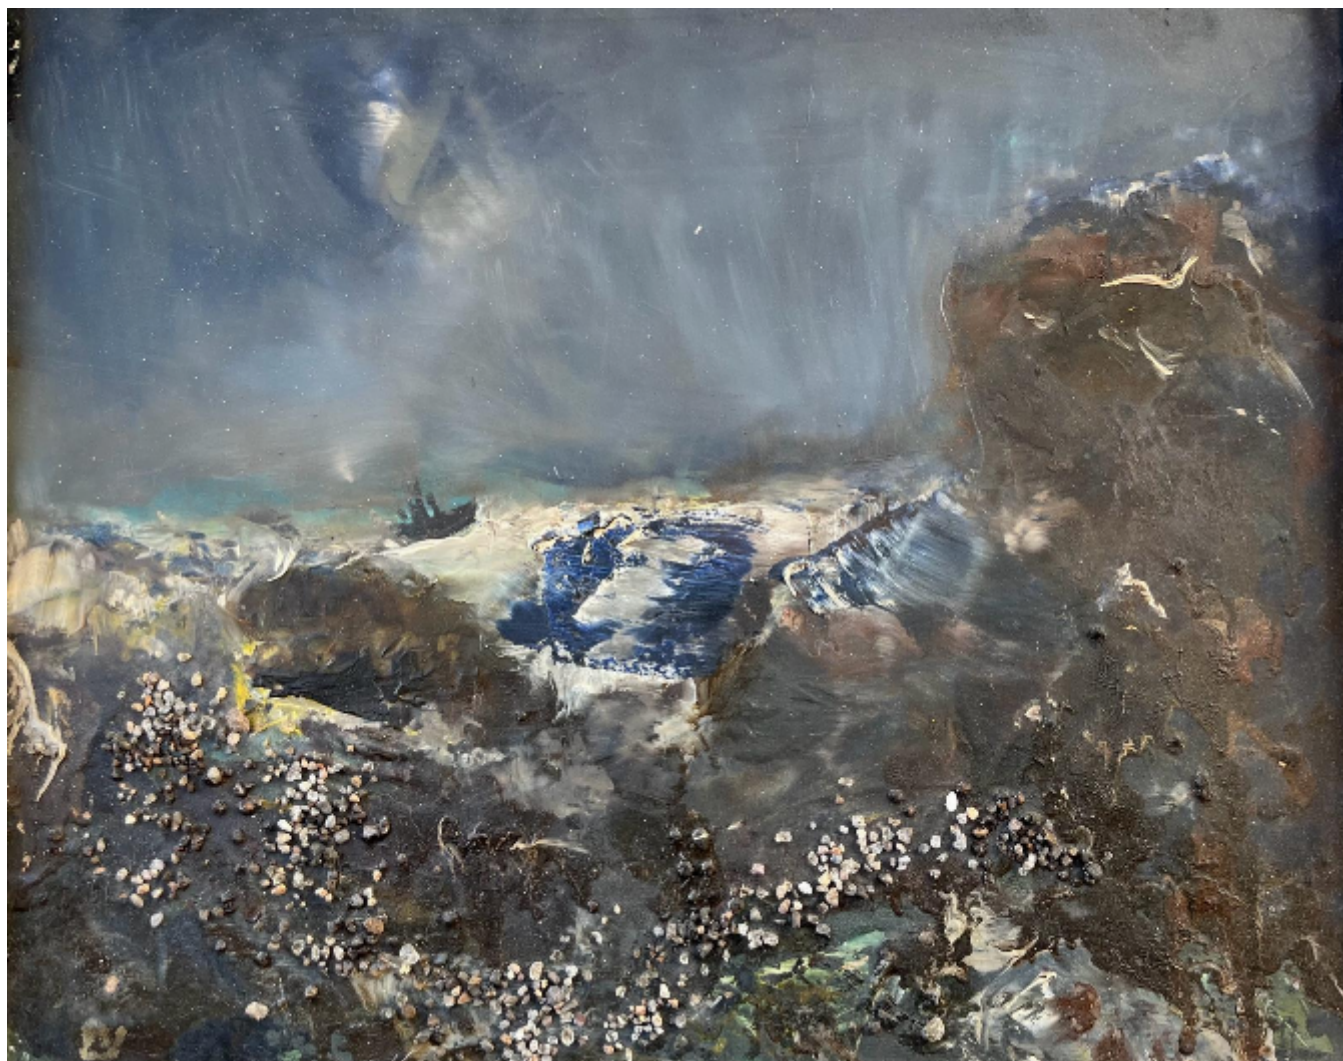

Storm, Catterline. 1977

Lilian Neilson

Sold

REF: 2193

## Description

LILIAN NEILSON (1938-1998)  
Storm, Catterline. 1977

Oil on board  
Signed and dated '77 verso

30 x 35 cm  
36 x 40 cm framed