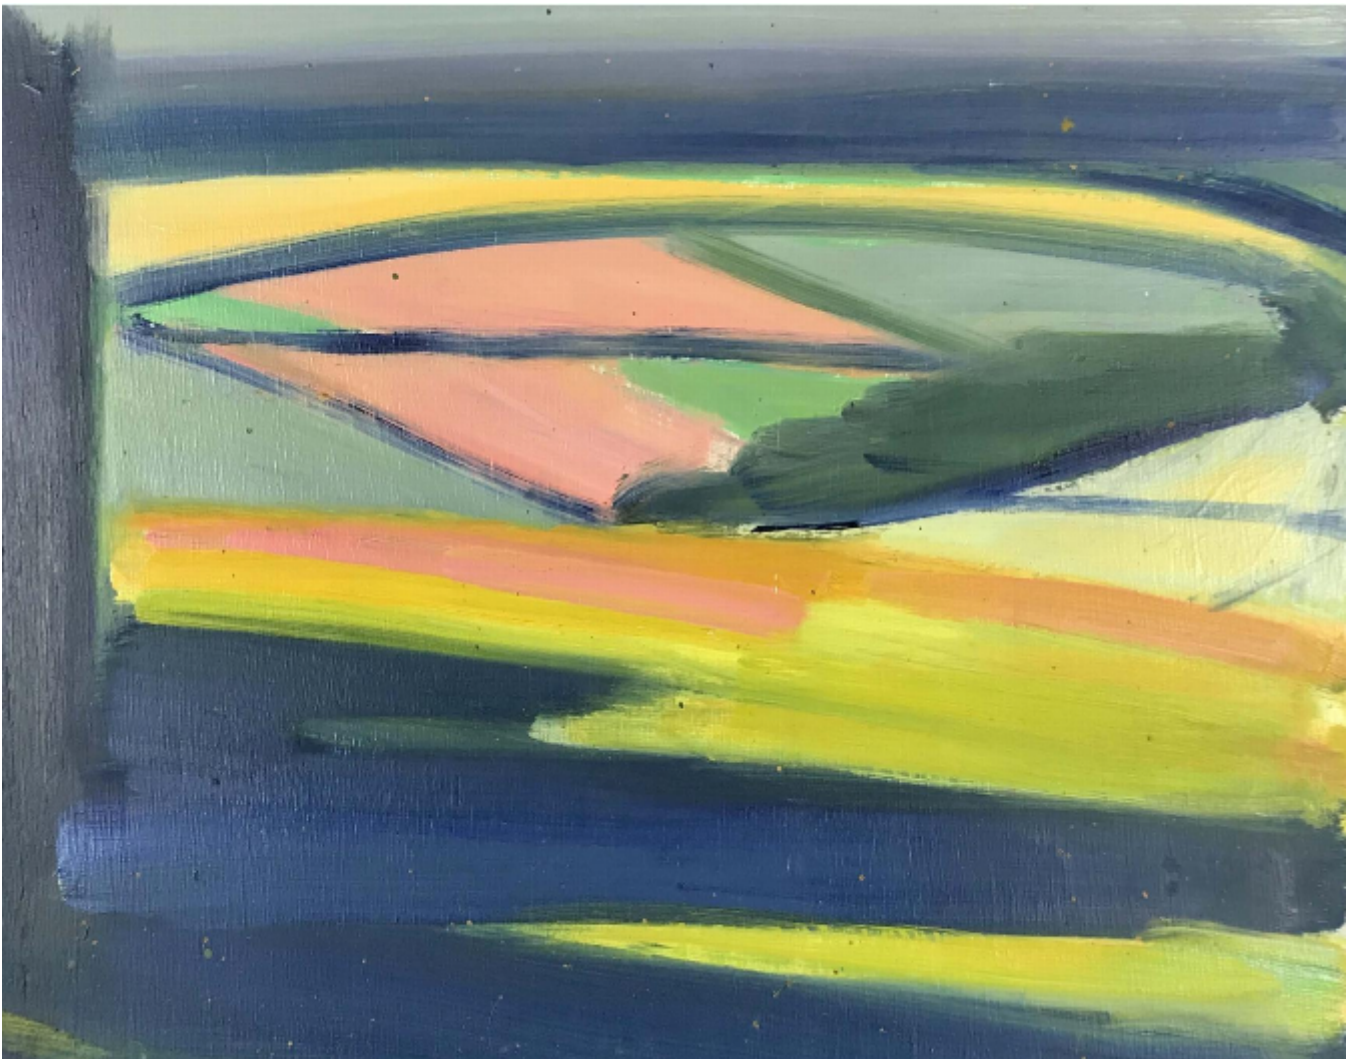

NICK SCHLEE 'Yellow and green fields with shadow' (c.1970's)

£2,200

REF: 1968

Height: 41 cm (16.1")

Width: 48 cm (18.9")

Description

NICK SCHLEE

'Yellow and green fields with shadow' (c.1970's)

16 x 19 inches 41 x 48cm

Oil on board