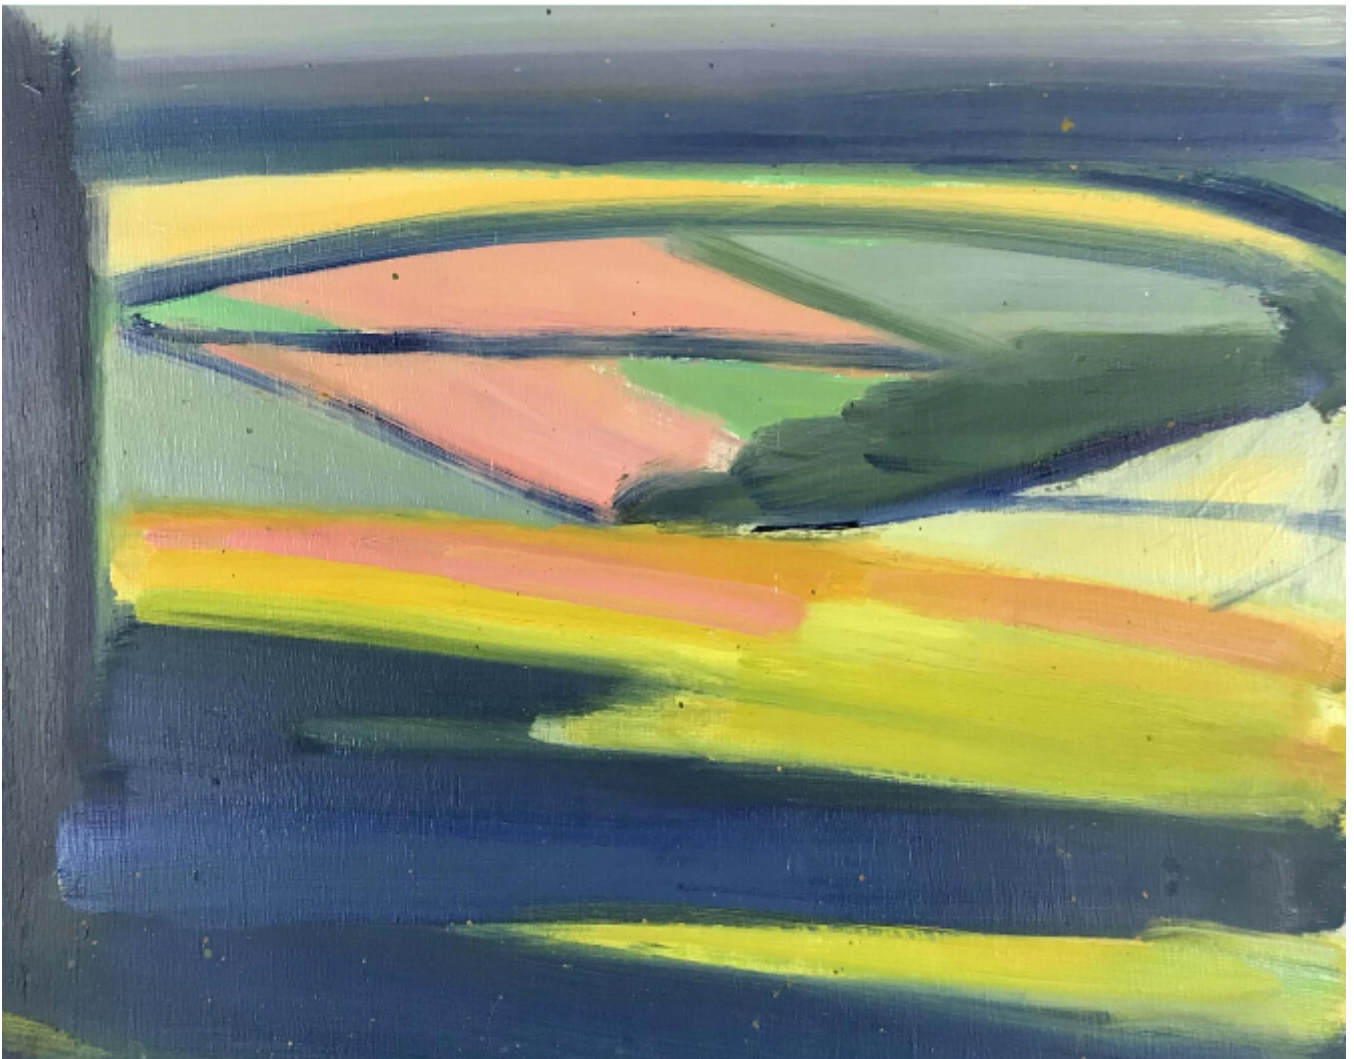

NICK SCHLEE 'Yellow and green fields with shadow' (c.1970's)

£2,200

REF: 1968

Height: 41 cm (16.1")

Width: 48 cm (18.9")

## Description

NICK SCHLEE

'Yellow and green fields with shadow' (c.1970's)

16 x 19 inches 41 x 48cm

Oil on board