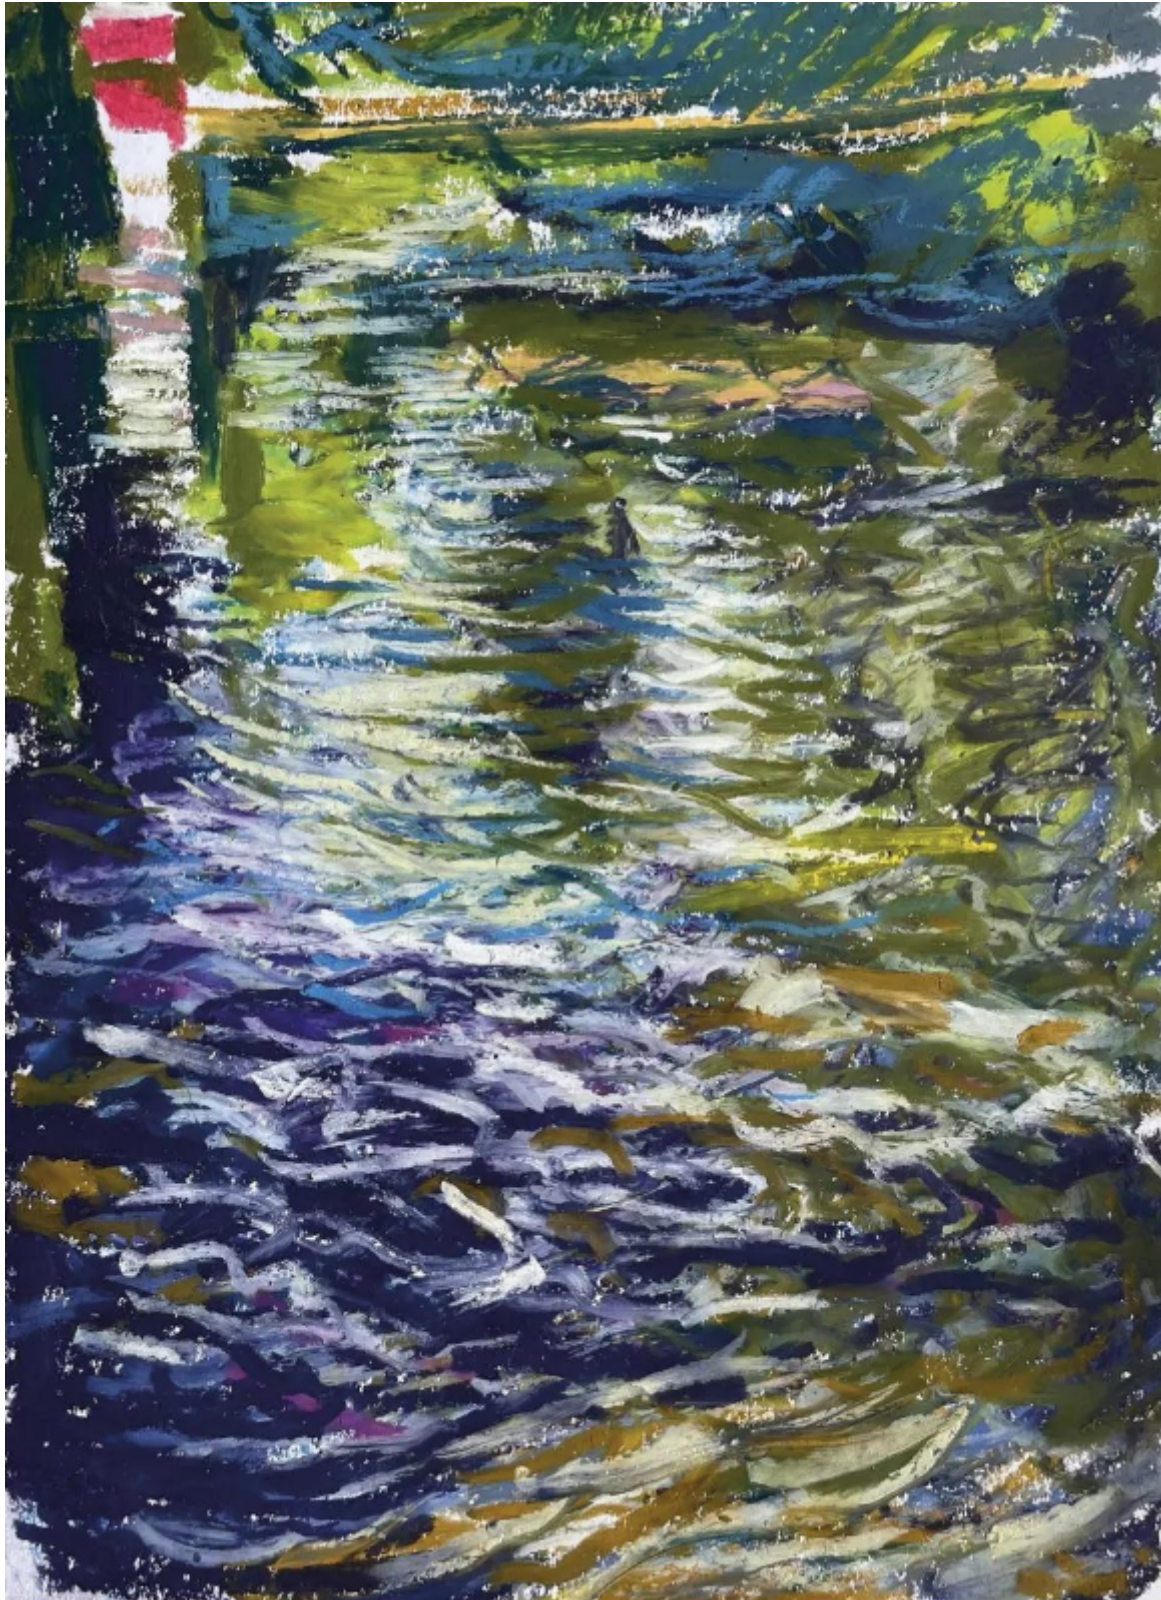

NICK SCHLEE 'Stream passing backwater with red boat'

Nick Schlee

£700

REF: 2269

## Description

NICK SCHLEE

'Stream passing backwater with red boat'

Oil pastel

15.6" x 11.5" / 41 x 29 cm