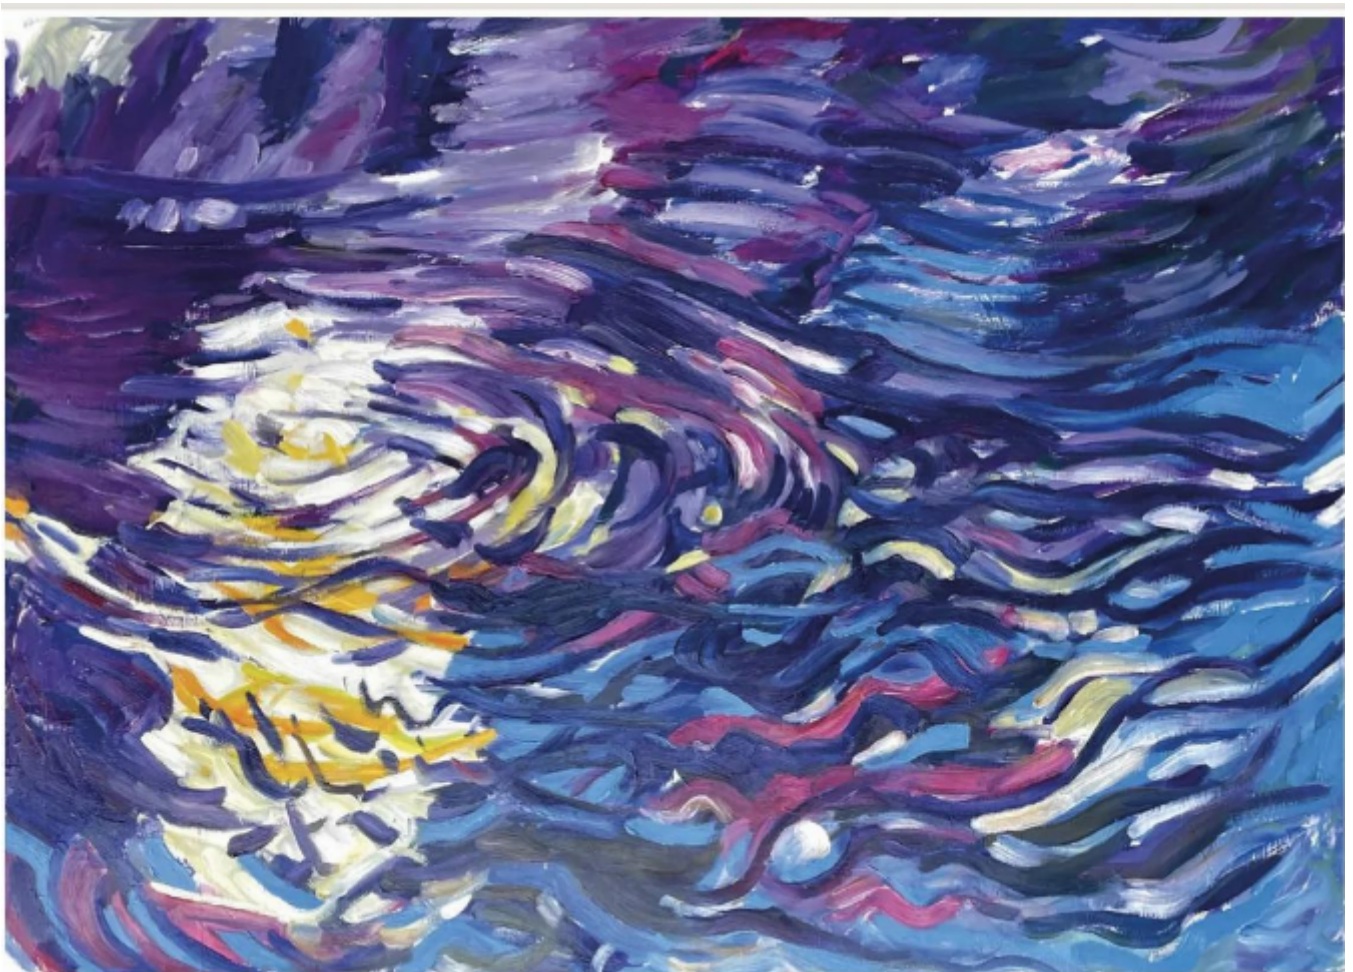

NICK SCHLEE 'Fast stream passing backwater, blue'

Nick Schlee

£4,300

REF: 2267

Description

NICK SCHLEE
'Fast stream passing backwater, blue'

Oil on board
32" x 44", 81 x 112cm