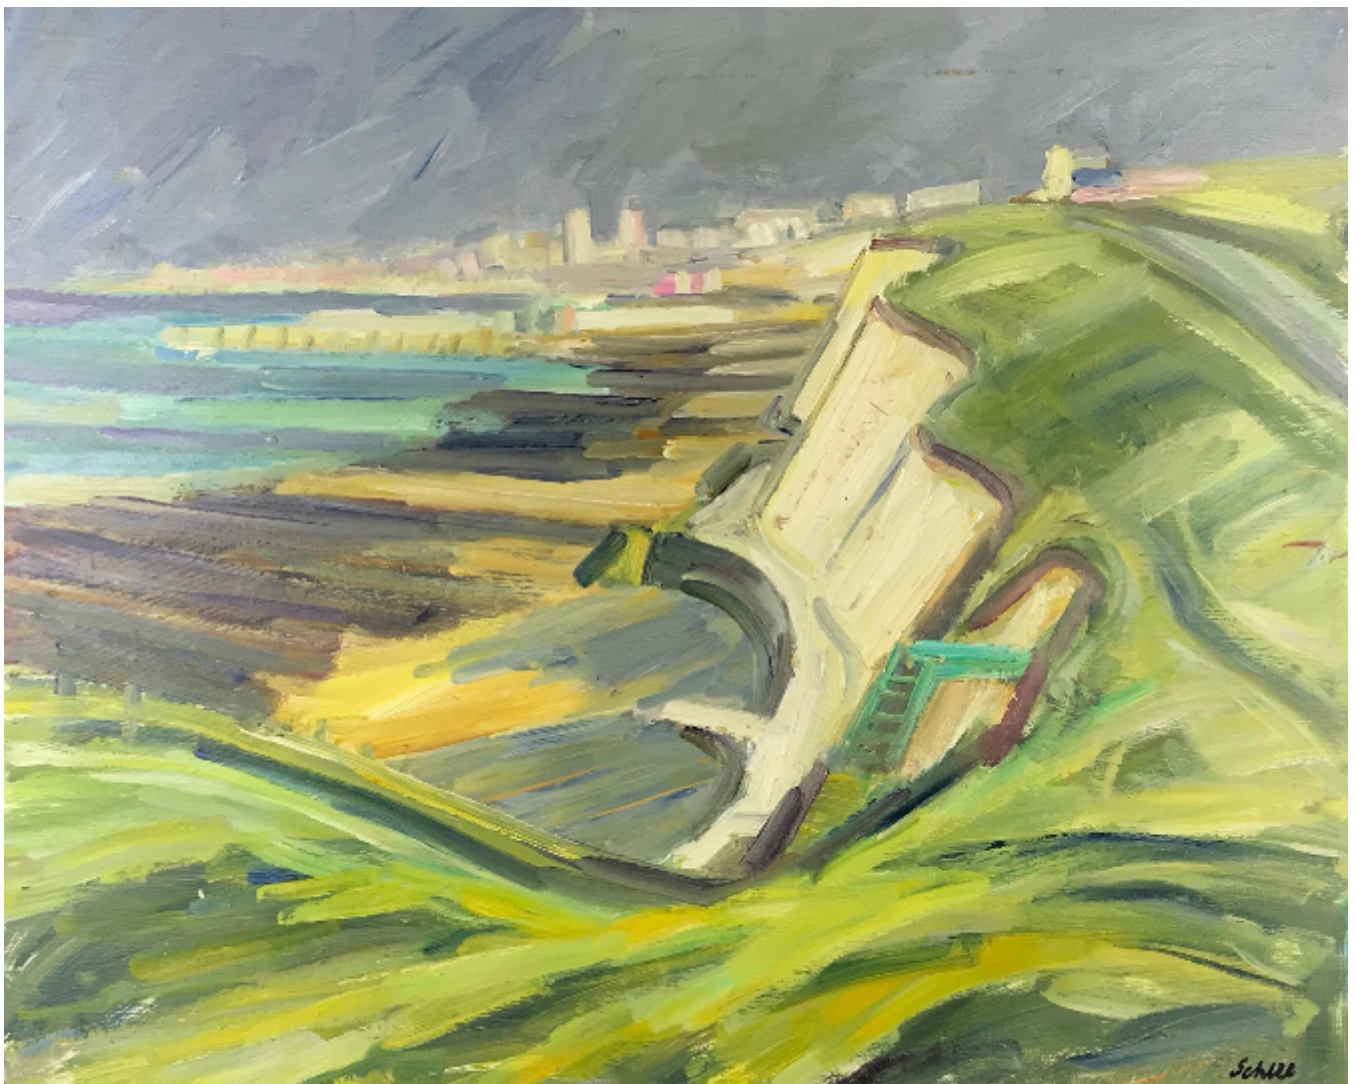

NICK SCHLEE Brighton from the East

Nick Schlee

£2,200

REF: 2508

Description

NICK SCHLEE
Brighton from the East

Oil on board. 28 x 23 inches
£2,200