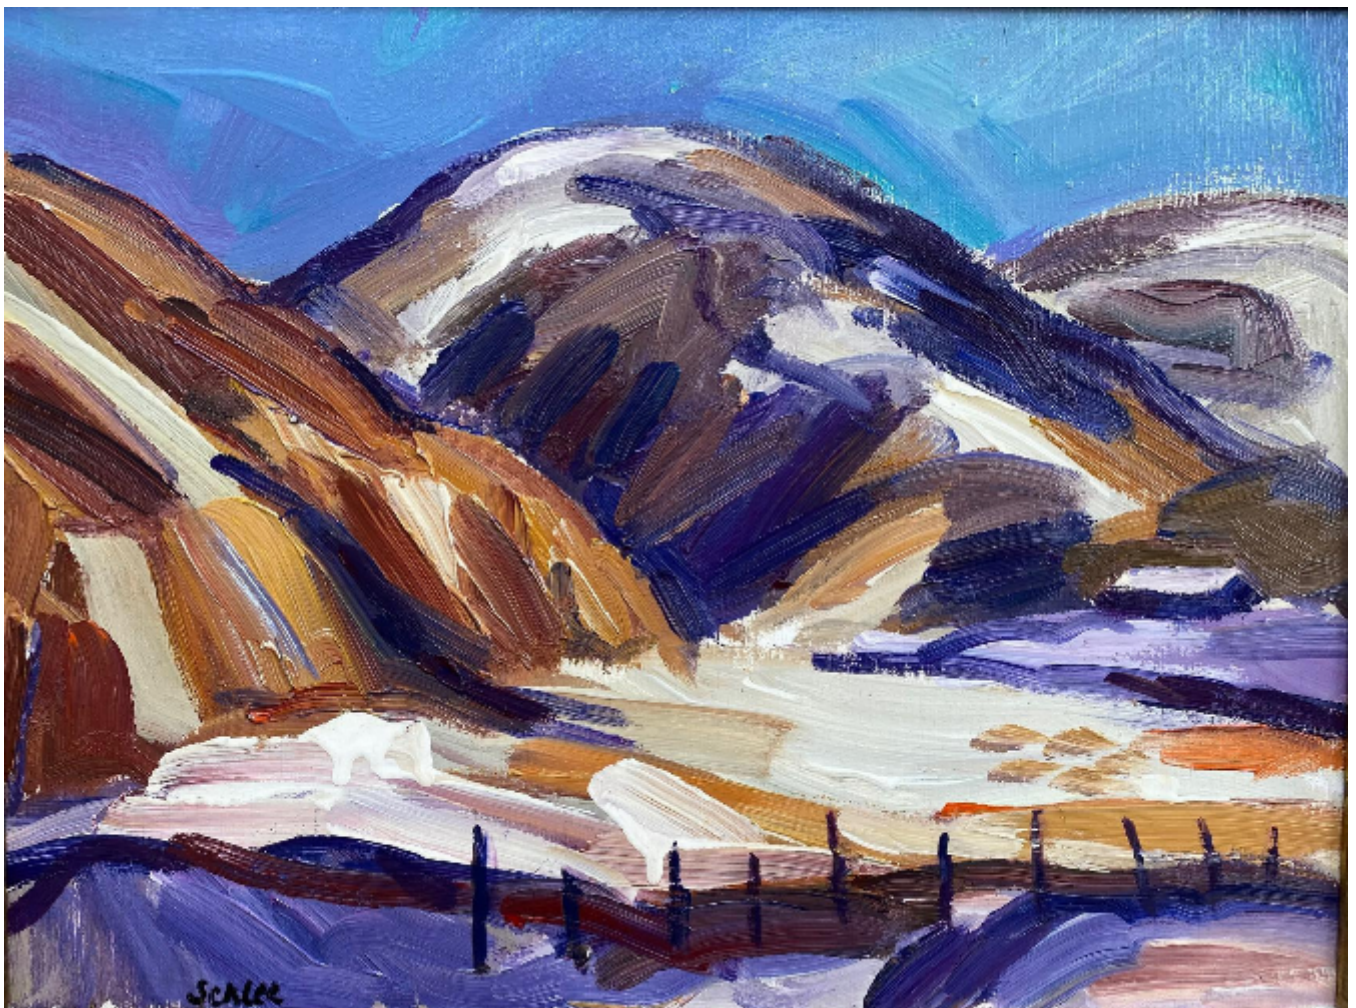

NICK SCHLEE Borders Landscape

Nick Schlee

Sold

REF: 1579

Height: 29 cm (11.4")

Width: 39 cm (15.4")

Description

NICK SCHLEE
Borders Landscape

Signed lower left
oil on canvas