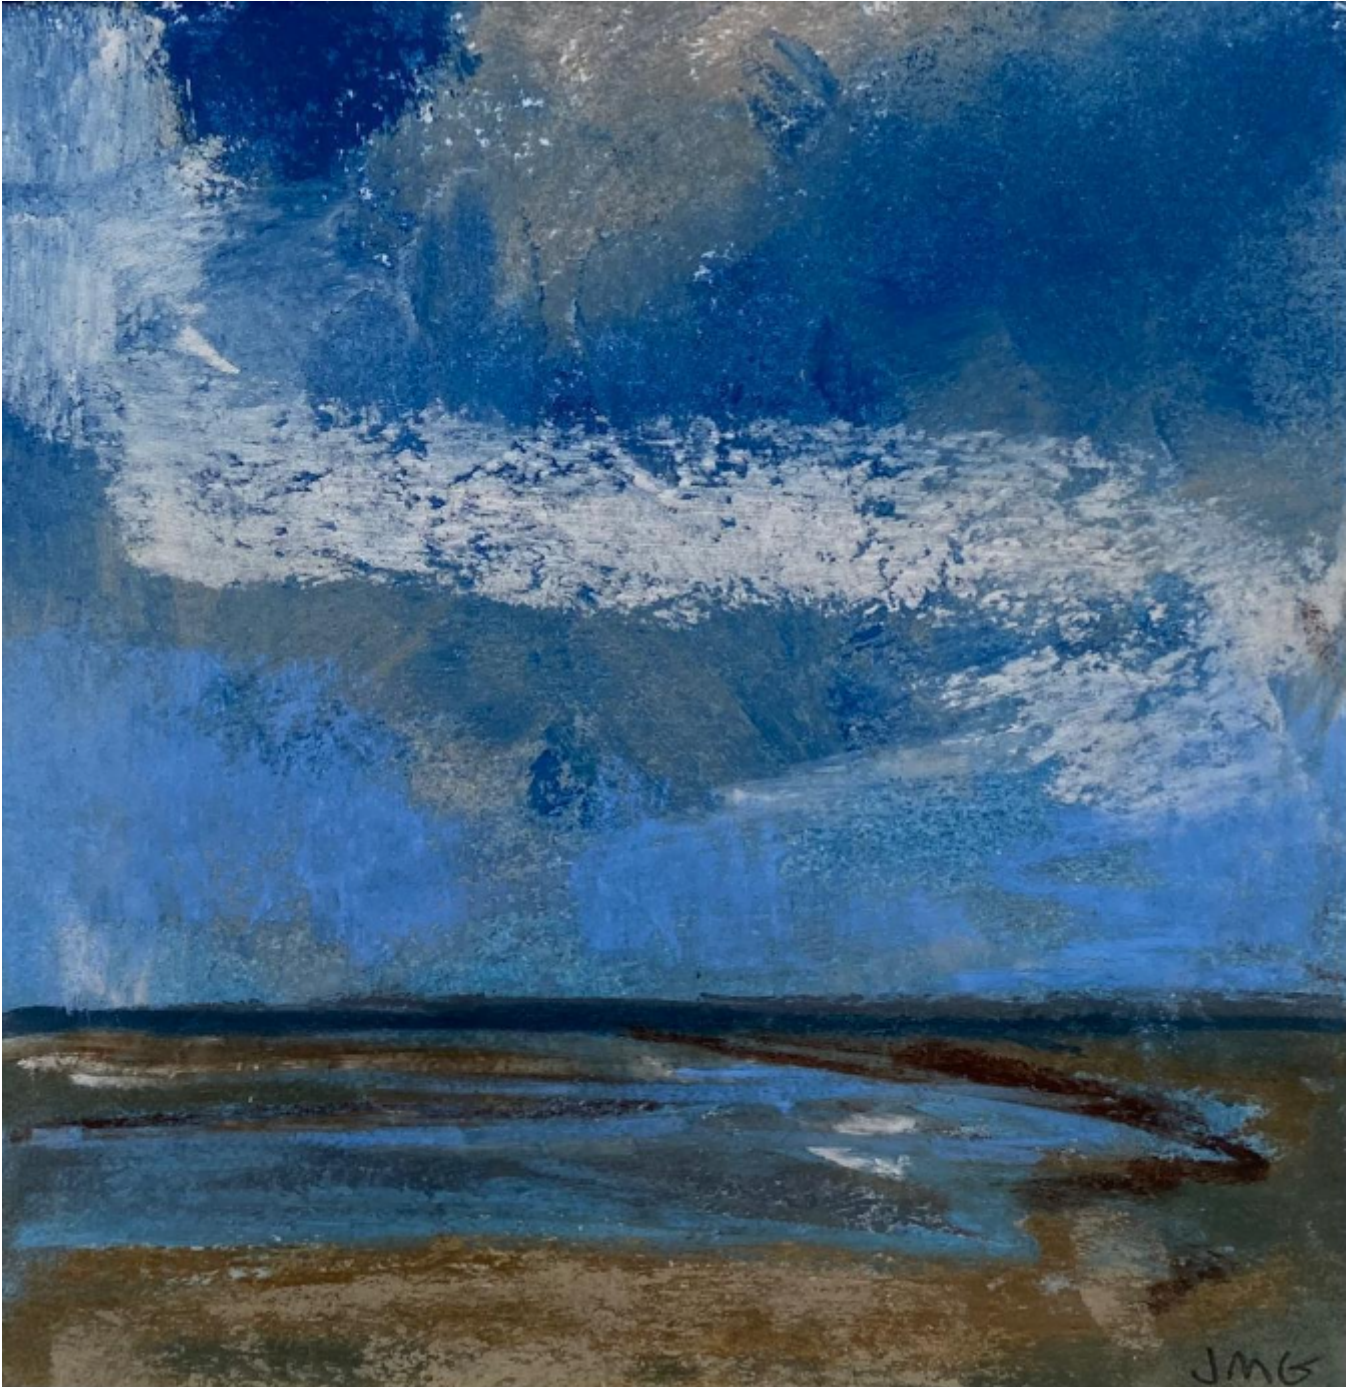

JESSICA GALE Beach and Clouds II

Jessica Gale

£480

REF: 1512

Height: 14 cm (5.5")

Width: 14 cm (5.5")

Framed Height: 32 cm (12.6")

Framed Width: 32 cm (12.6")

## Description

JESSICA GALE  
Beach and Clouds II

Oil pastel on paper  
Signed lower right

Unframed 14 x 14 cm  
Framed 32 x 32 cm