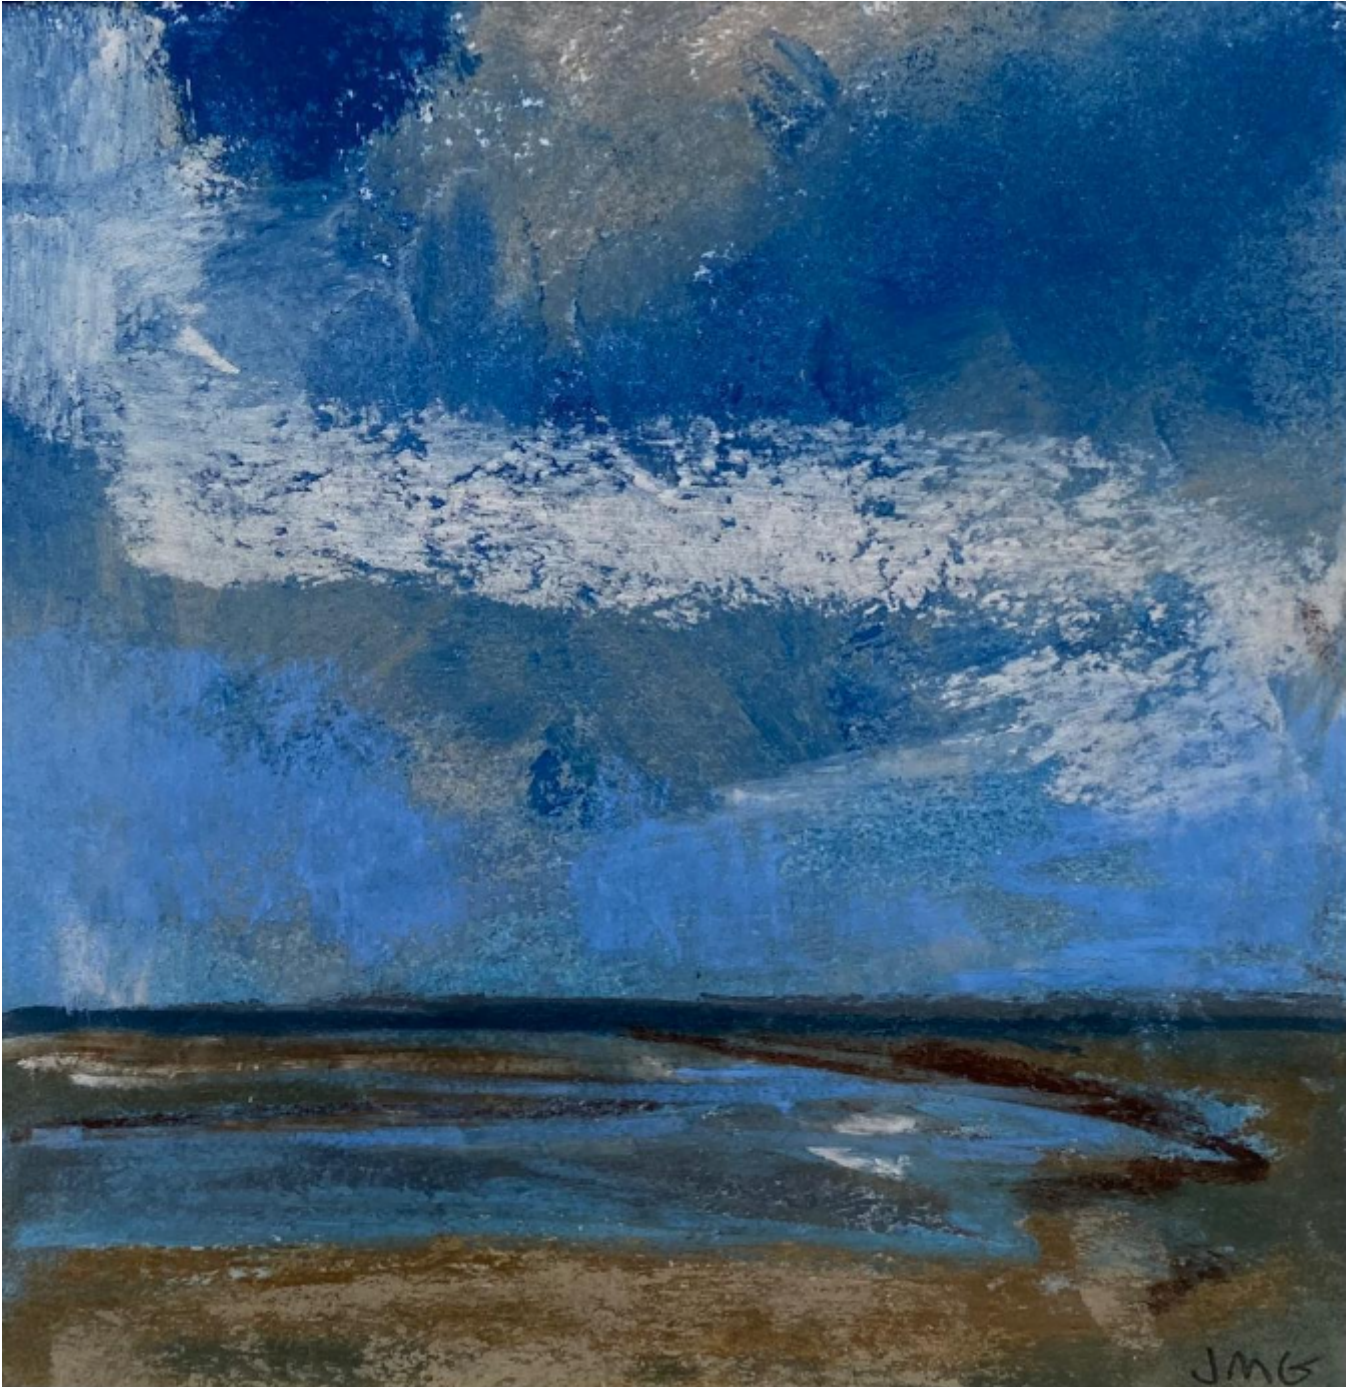

JESSICA GALE Beach and Clouds II

Jessica Gale

£480

REF: 1512

Height: 14 cm (5.5")

Width: 14 cm (5.5")

Framed Height: 32 cm (12.6")

Framed Width: 32 cm (12.6")

Description

JESSICA GALE
Beach and Clouds II

Oil pastel on paper
Signed lower right

Unframed 14 x 14 cm
Framed 32 x 32 cm