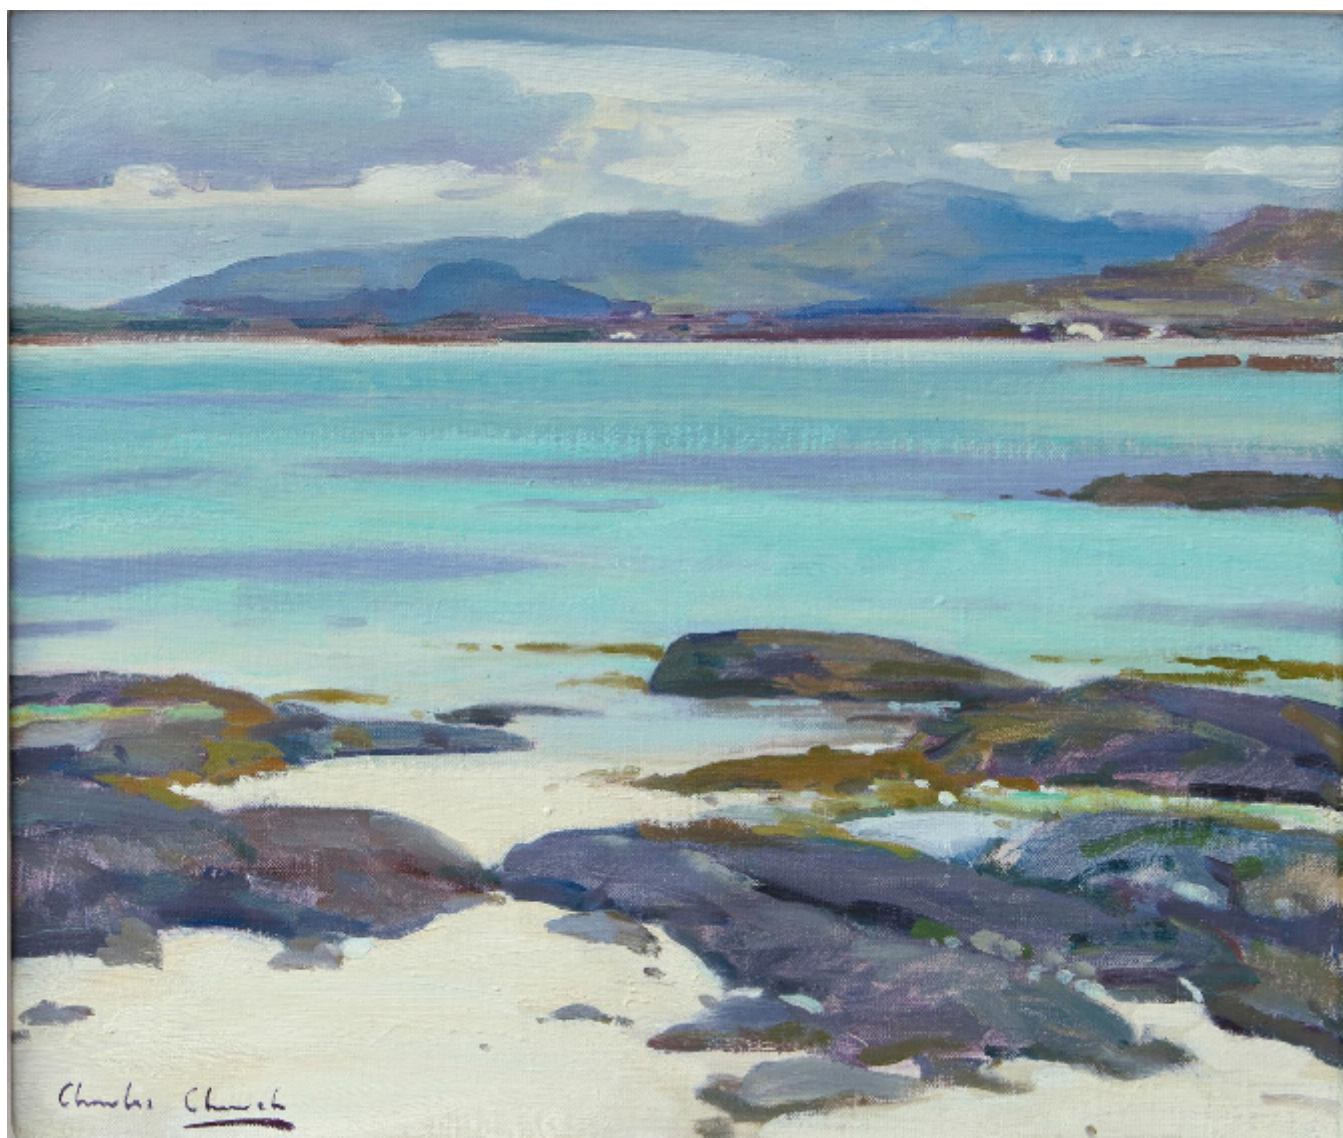

CHARLES CHURCH Rhum and Muck from Sanna Bay
Charles Church

Sold

REF: 1843

Height: 30.47 cm (12")

Width: 35.55 cm (14")

Description

CHARLES CHURCH
Rhum and Muck from Sanna Bay

Oil on canvas
Signed lower left
12 x 14 inches