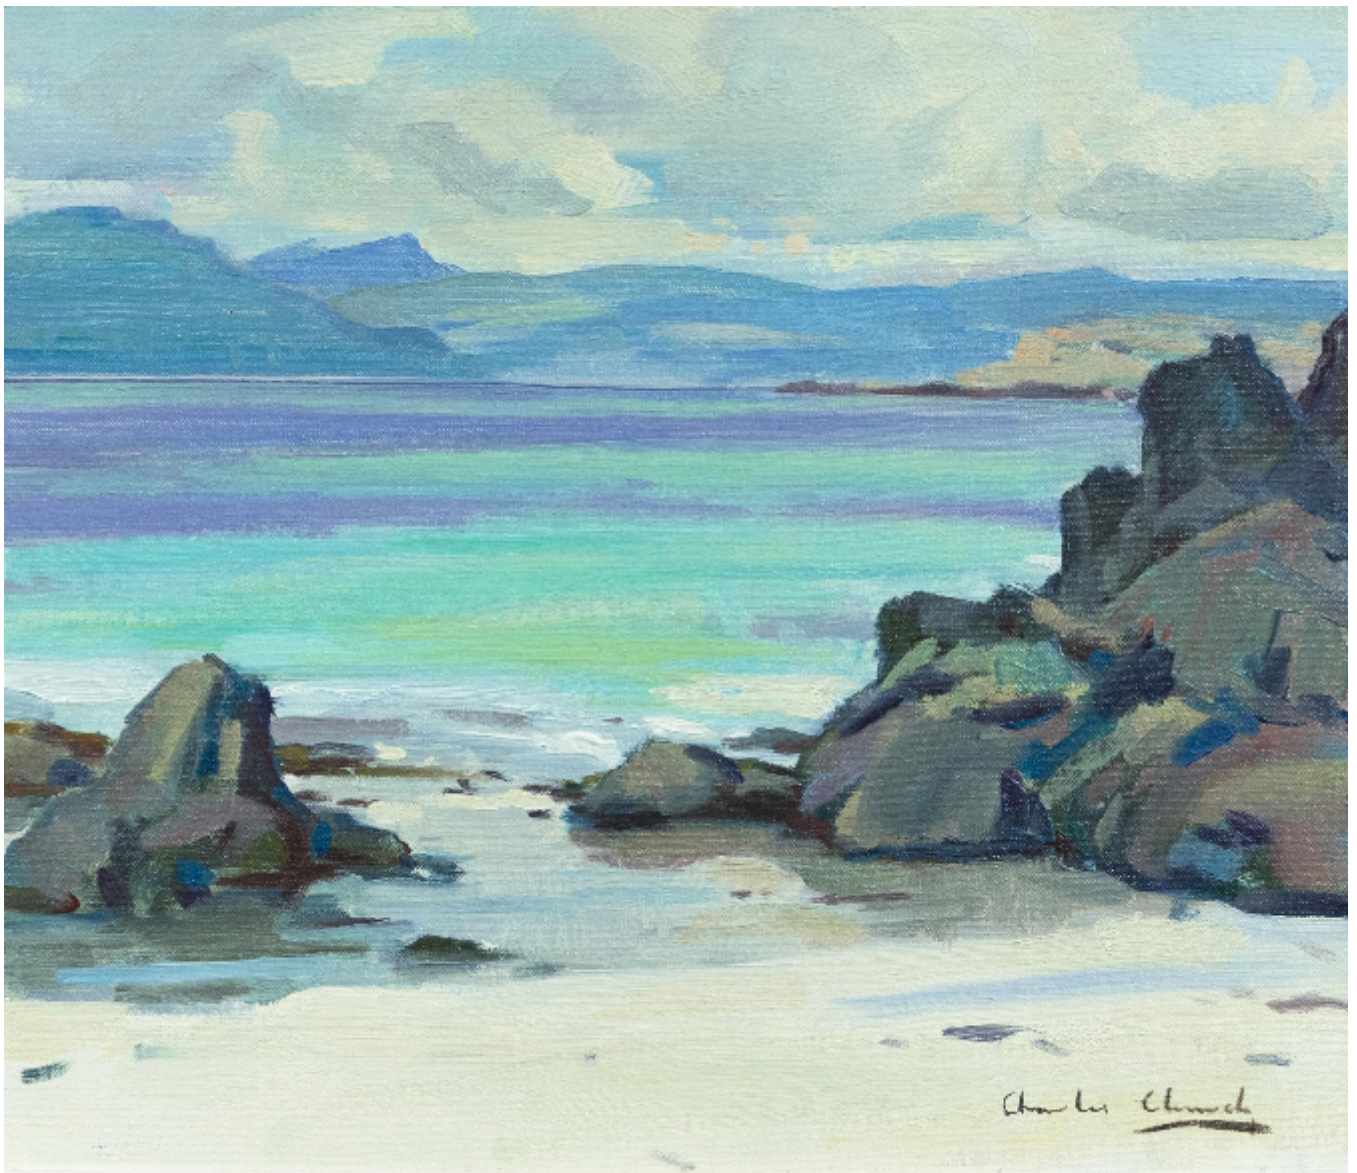

CHARLES CHURCH North End, Iona to Mull  
Charles Church

Sold

REF: 1845

Height: 30.47 cm (12")

Width: 35.55 cm (14")

## Description

CHARLES CHURCH  
North End, Iona to Mull

Oil on canvas  
Signed lower right  
£3,650