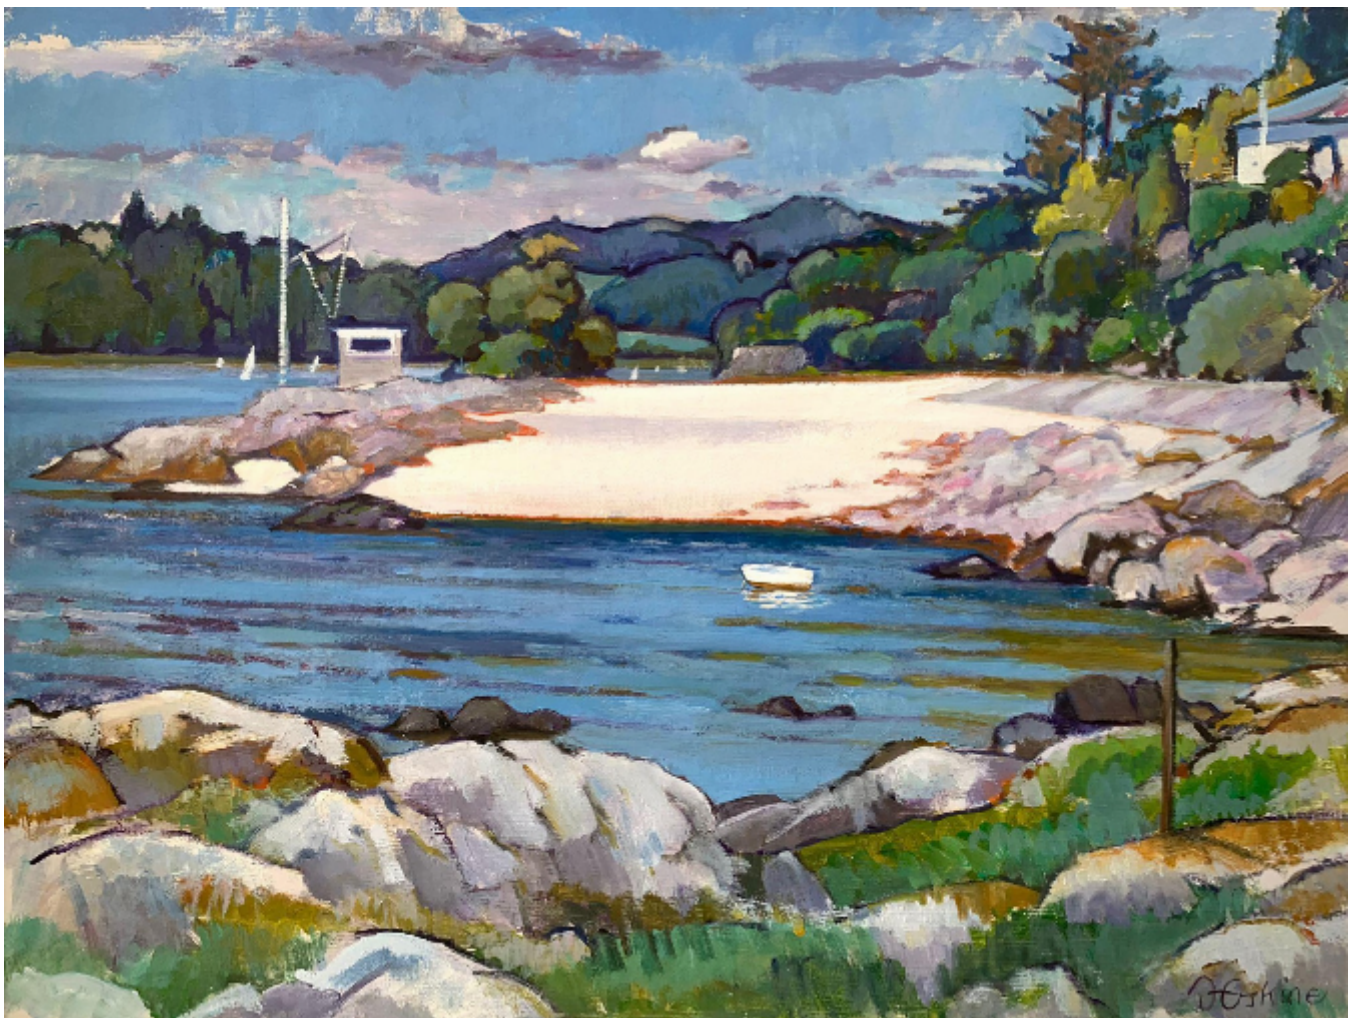

ALISTAIR ERSKINE Shell Beach, Kippford

Alistair Erskine

Sold

REF: 2113

Description

ALISTAIR ERSKINE
Shell Beach, Kippford

Oil on board
Unframed: 40 x 52 cm
Framed: 57 x 70 cm

£1,800