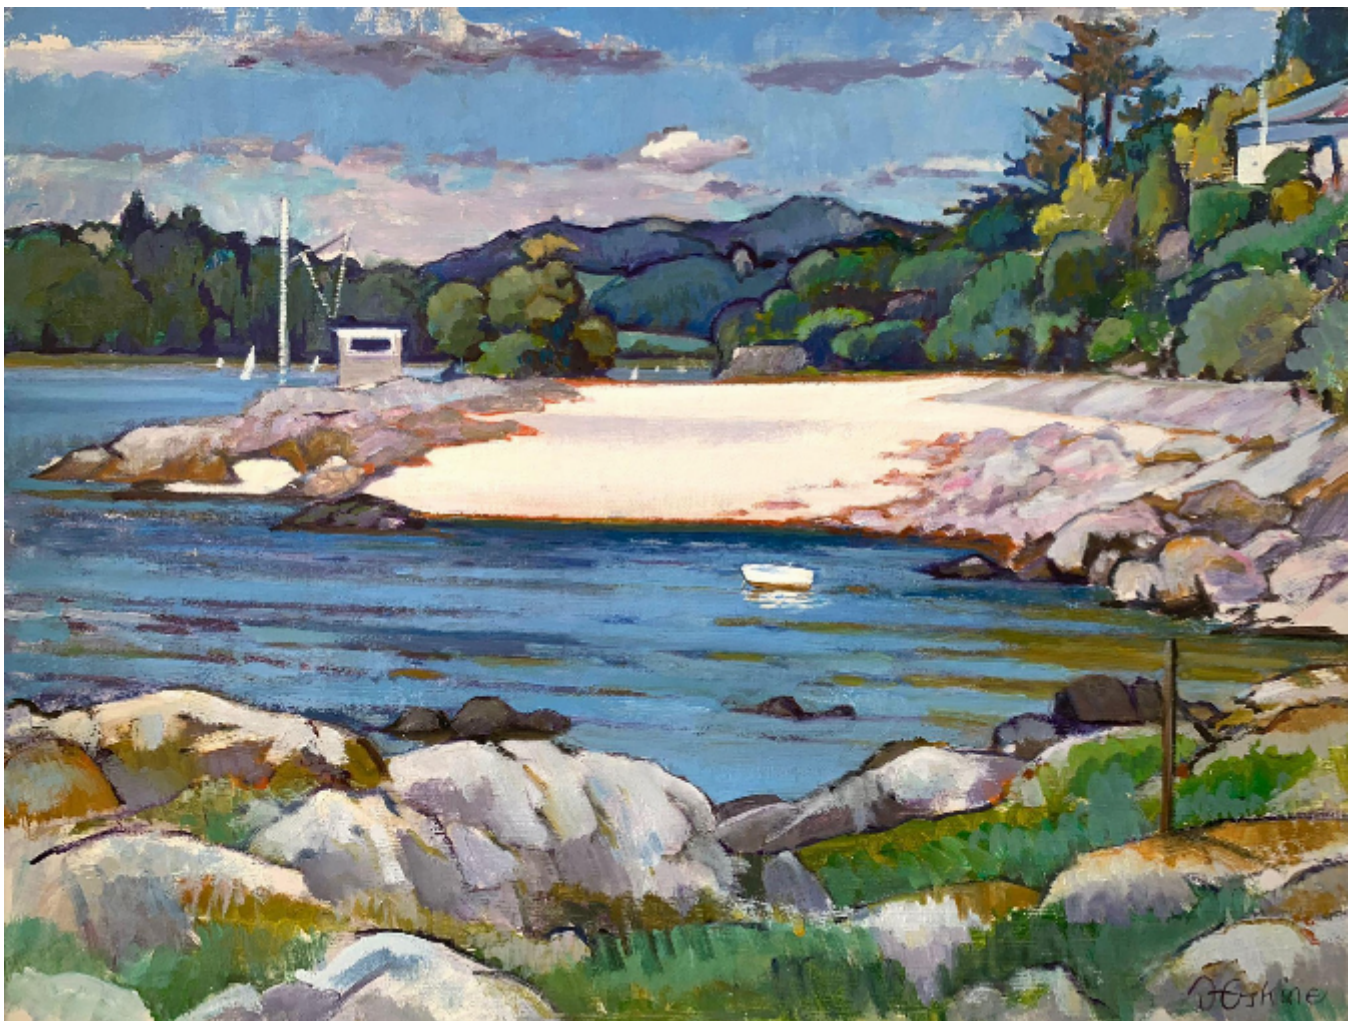

ALISTAIR ERSKINE Shell Beach, Kippford

Alistair Erskine

Sold

REF: 2113

## Description

ALISTAIR ERSKINE  
Shell Beach, Kippford

Oil on board  
Unframed: 40 x 52 cm  
Framed: 57 x 70 cm

£1,800