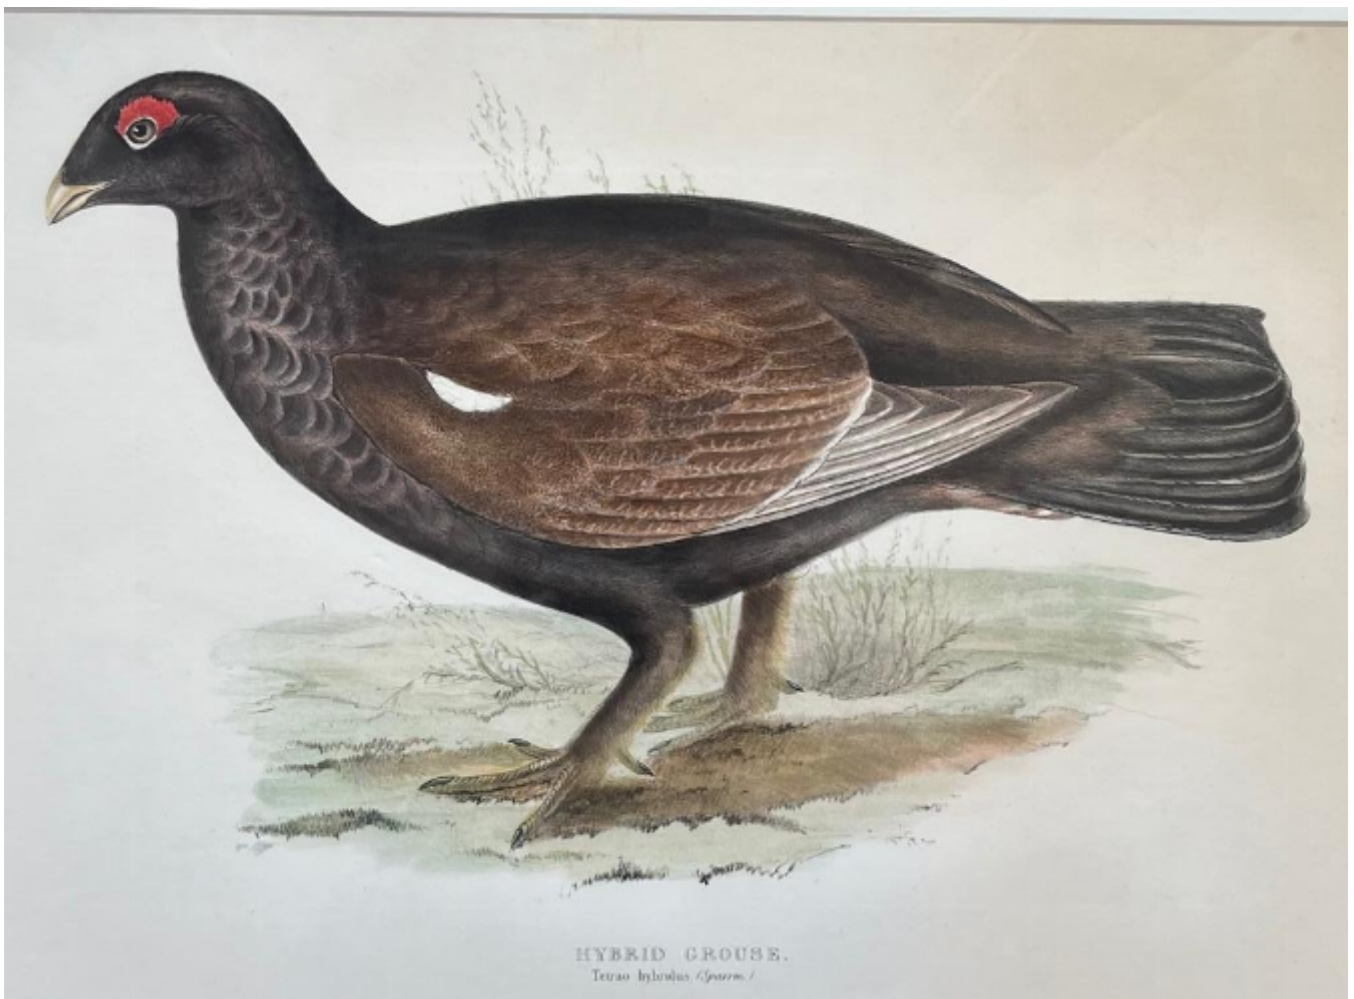

C HALLMENDAL after J & E Gould Hybrid Grouse. Tetrao Hybrids (Sparrm)

£650

REF: 2081

## Description

C HALLMENDAL after J & E Gould  
Hybrid Grouse. Tetrao Hybrids (Sparrm)

Coloured Lithograph

36 x 49 cm unframed

54 x 67 cm framed