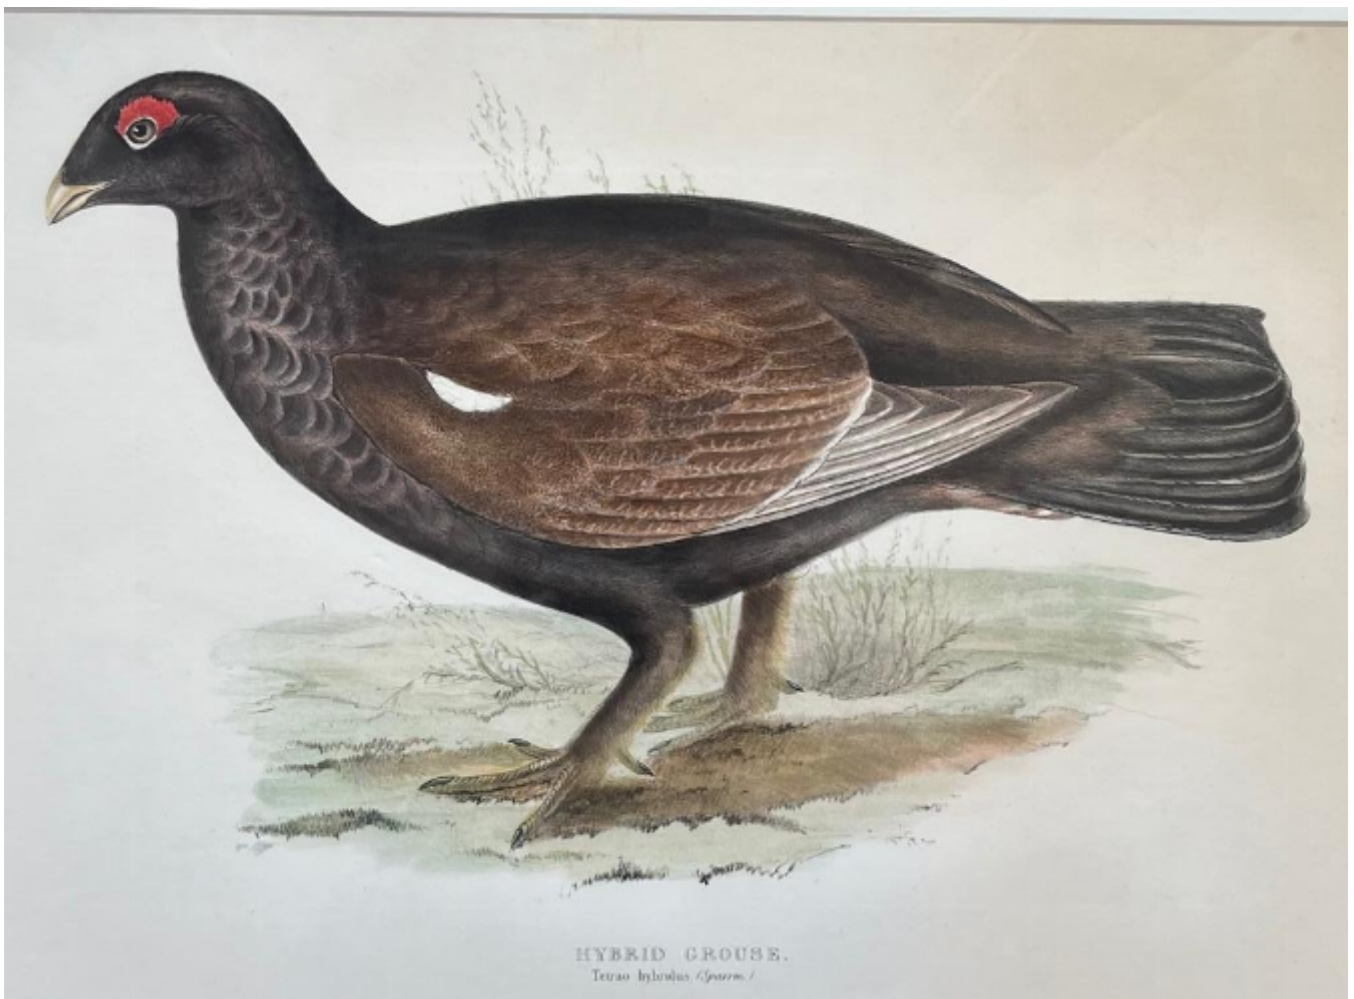

C HALLMENDAL after J & E Gould Hybrid Grouse. Tetrao Hybrids  
(Sparrm)

£650

REF: 2081

## Description

C HALLMENDAL after J & E Gould  
Hybrid Grouse. Tetrao Hybrids (Sparrm)

Coloured Lithograph

36 x 49 cm unframed

54 x 67 cm framed