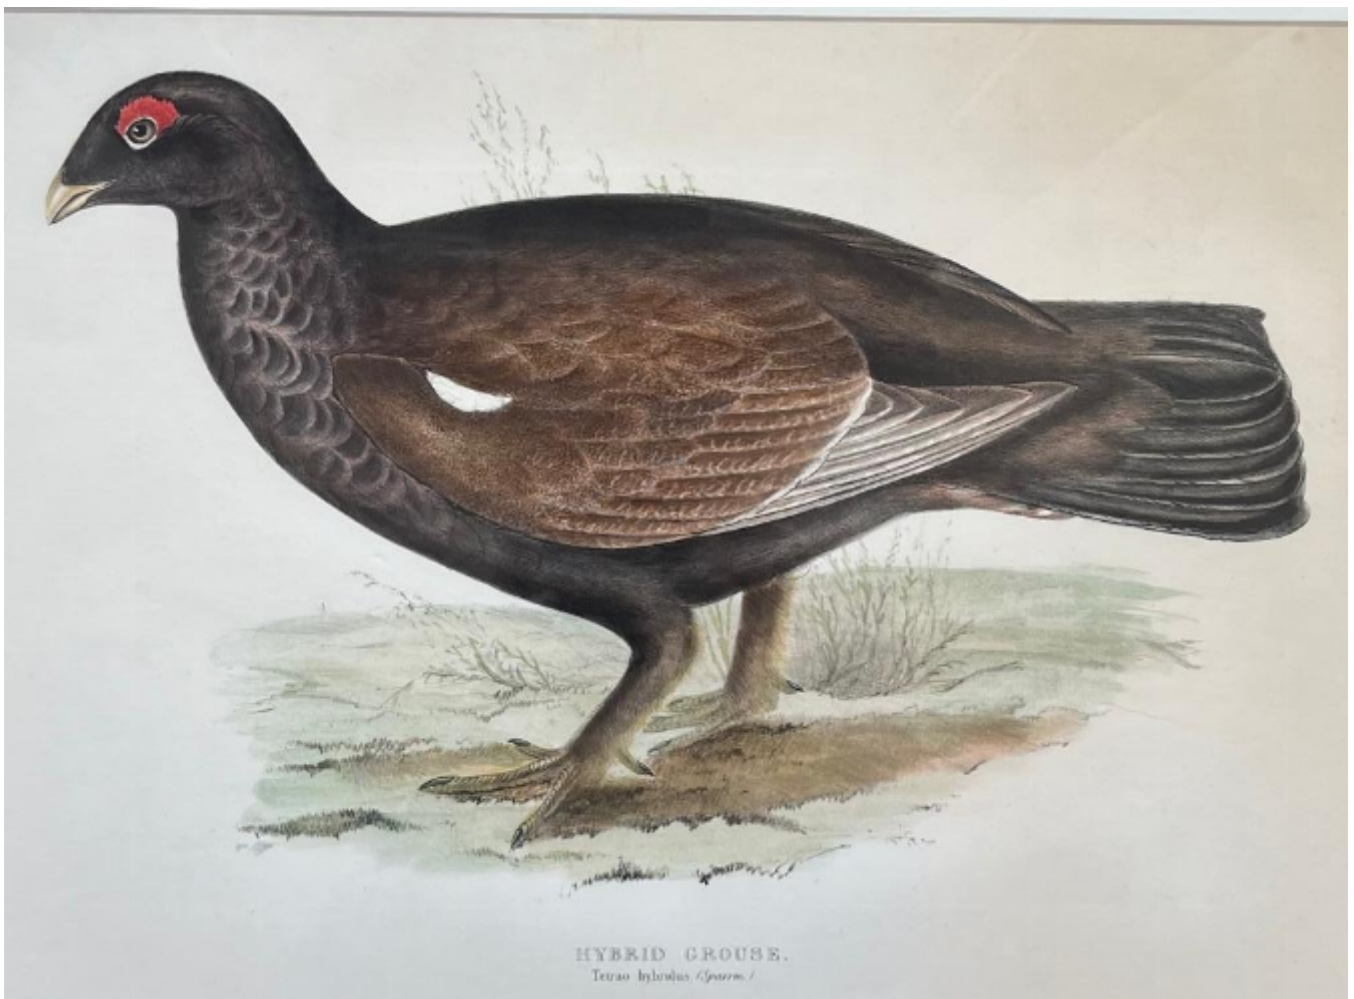

C HALLMENDAL after J & E Gould Hybrid Grouse. Tetrao Hybrids (Sparrm)

£650

REF: 2081

Description

C HALLMENDAL after J & E Gould
Hybrid Grouse. Tetrao Hybrids (Sparrm)

Coloured Lithograph

36 x 49 cm unframed

54 x 67 cm framed