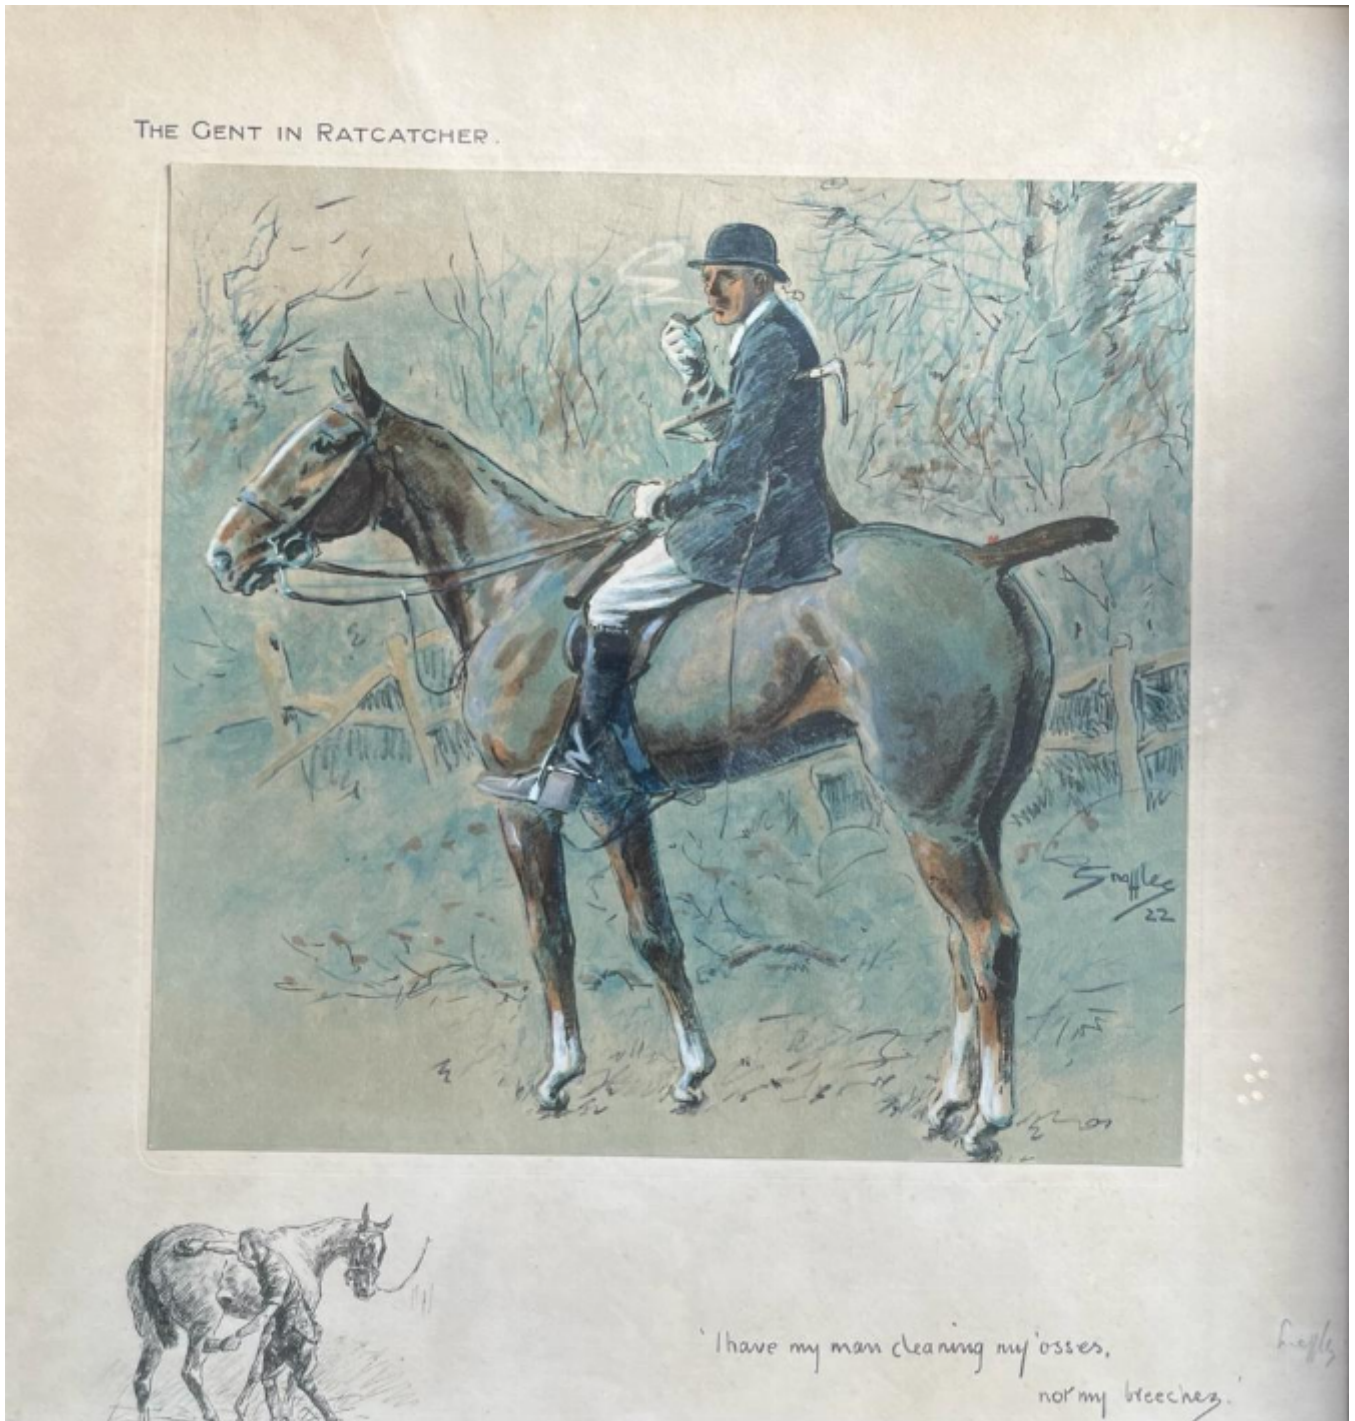

CHARLES "SNAFFLES" JOHNSON PAYNE (1884-1967)

Snaffles

£580

REF: 2065

Description

CHARLES "SNAFFLES" JOHNSON PAYNE (1884-1967)
The Gent in Ratcatcher

Photographic reproduction
Signed in pencil with blind stamp

38 x 36 cm image
45 x 43 cm framed