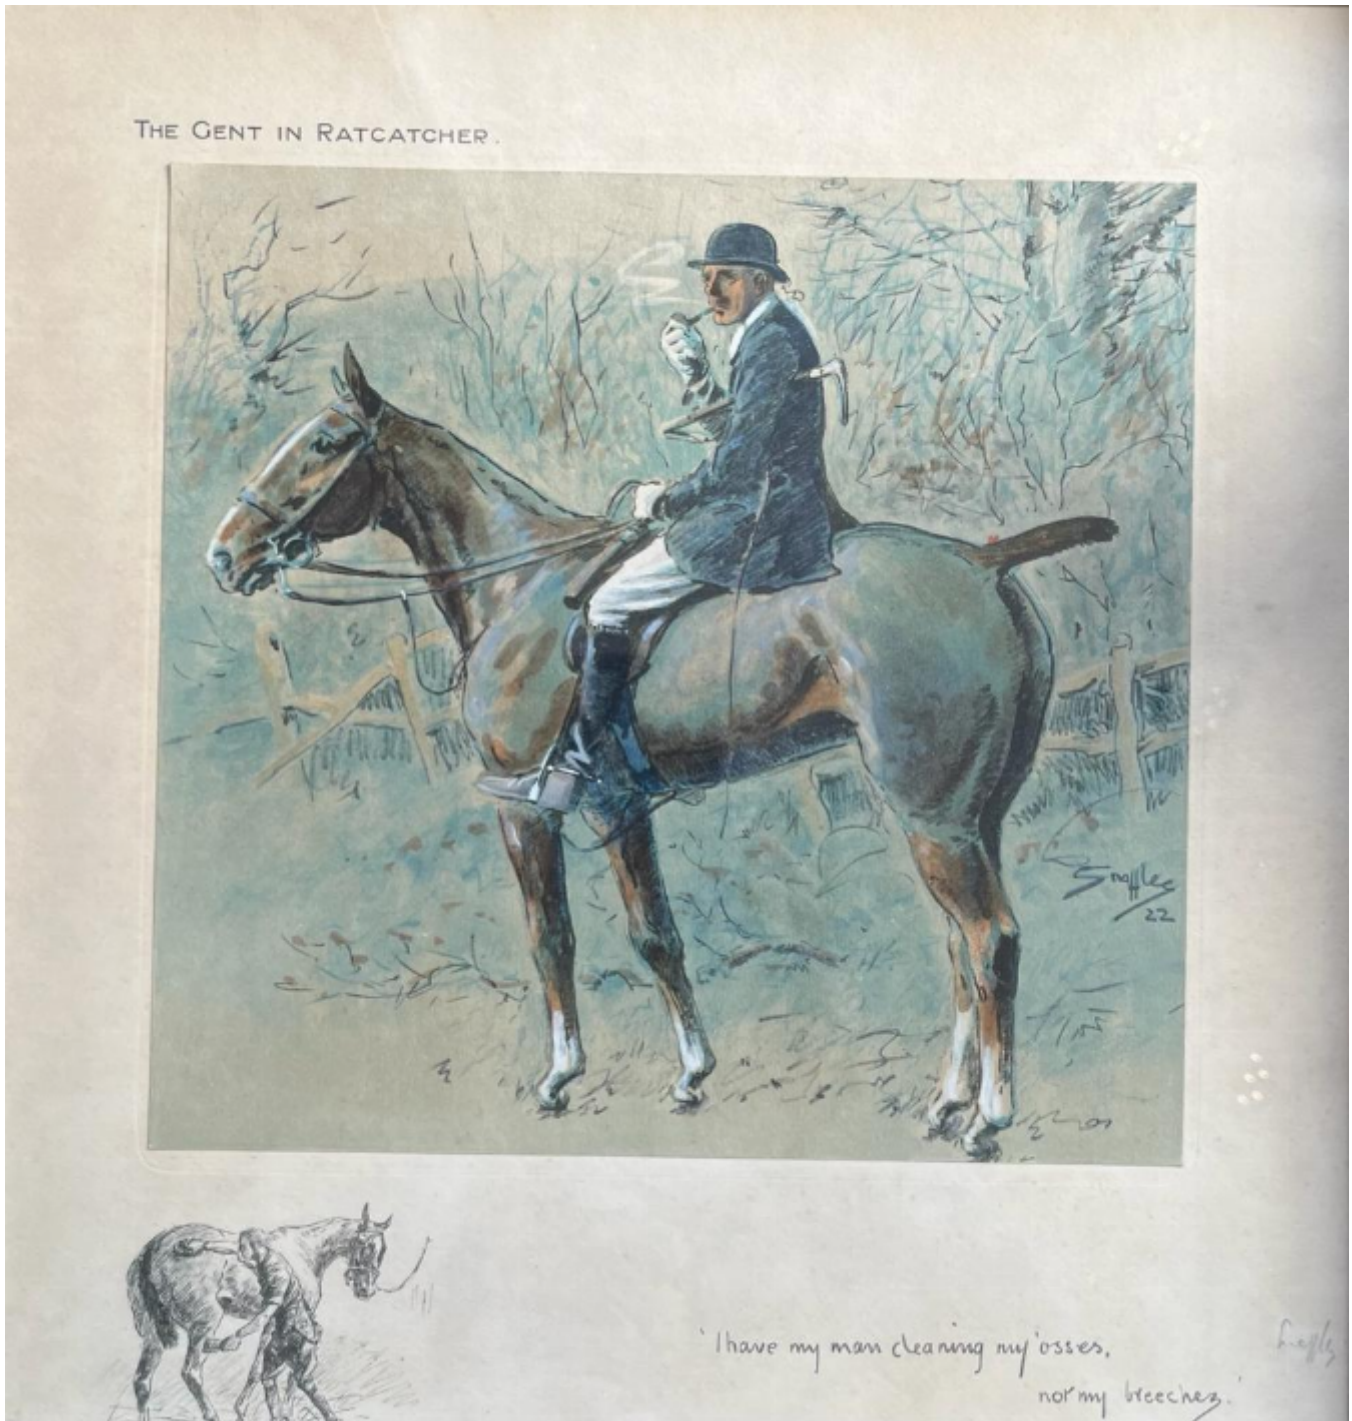

CHARLES "SNAFFLES" JOHNSON PAYNE (1884-1967)

Snaffles

£580

REF: 2065

Description

CHARLES "SNAFFLES" JOHNSON PAYNE (1884-1967)
The Gent in Ratcatcher

Photographic reproduction
Signed in pencil with blind stamp

38 x 36 cm image
45 x 43 cm framed