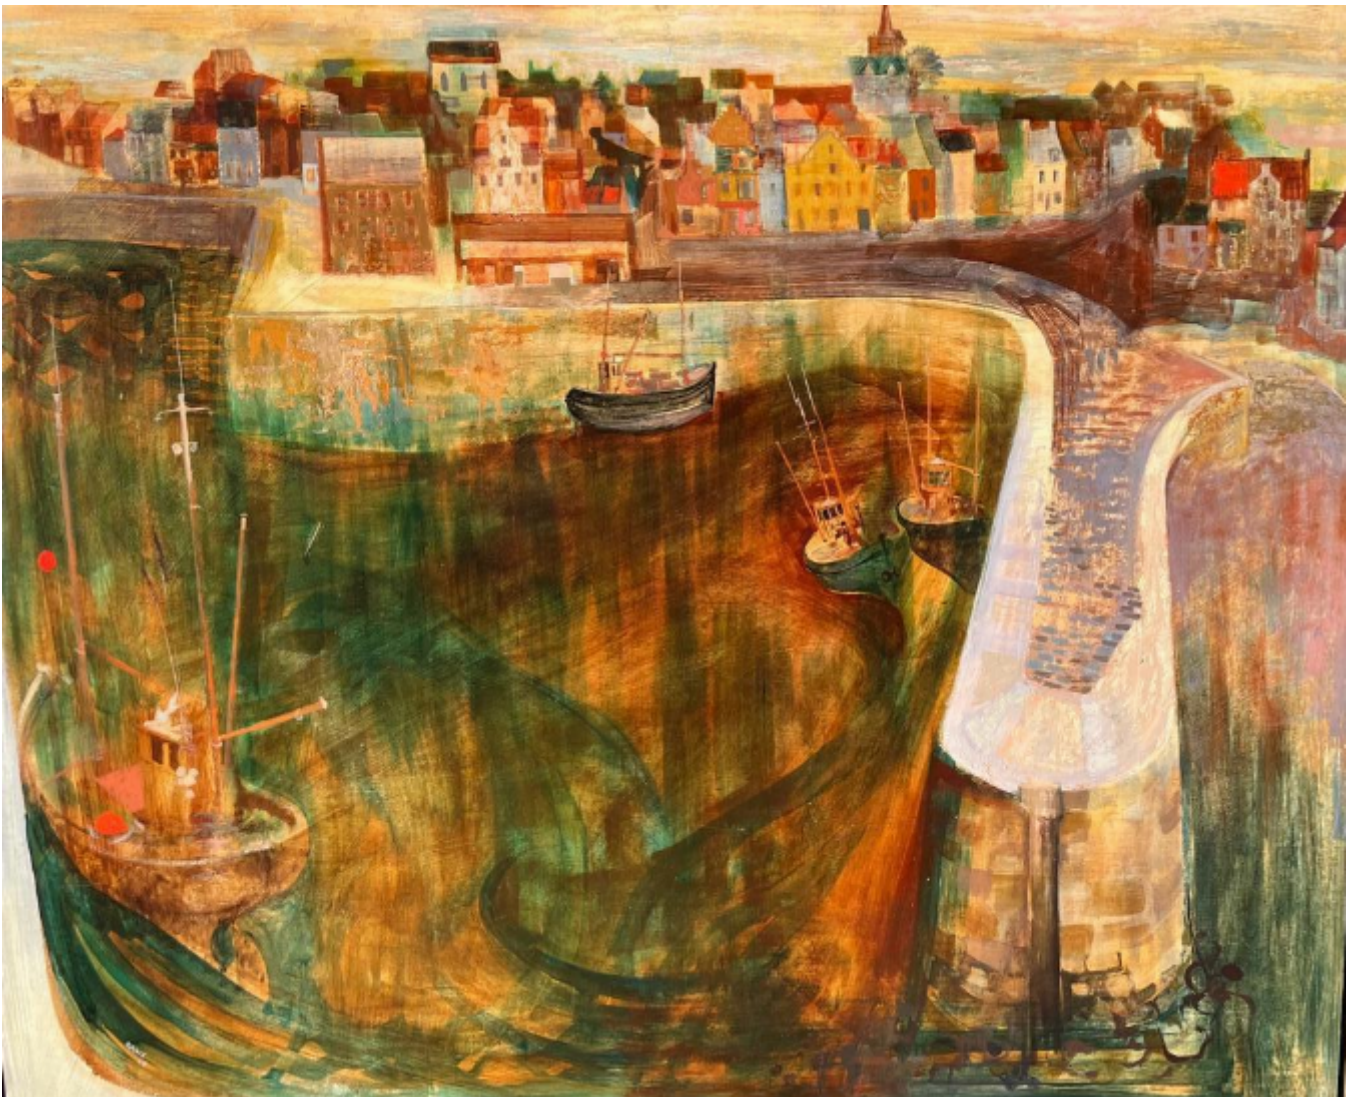

## Pittenweem

William Birnie. RSW RGI

Sold

REF: 1825

Height: 90 cm (35.4")

Width: 111 cm (43.7")

## Description

WILLIAM BIRNIE RSW RGI (1929 - 2006)

Pittenweem

Oil on board

Signed and dated 1964

90 x 111 cm

£2,500