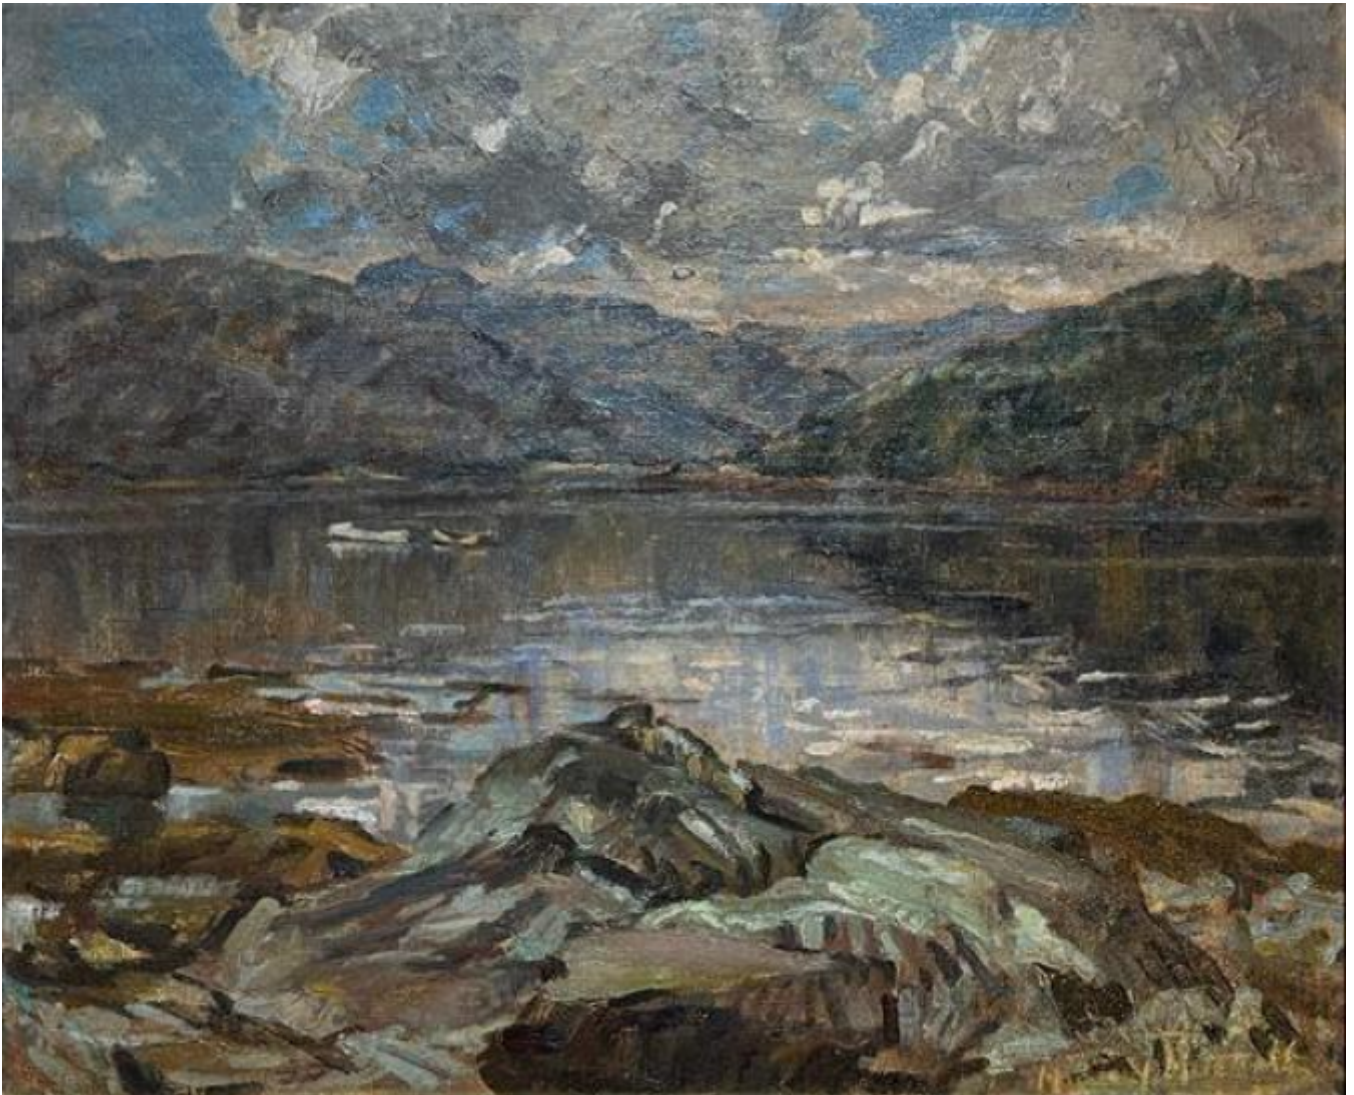

MADGE Y MITCHELL (1892 - 1974) Light on Loch Long

Sold

REF: 1993

## Description

MADGE Y MITCHELL (1892 - 1974)  
Light on Loch Long

Oil on canvas  
Signed