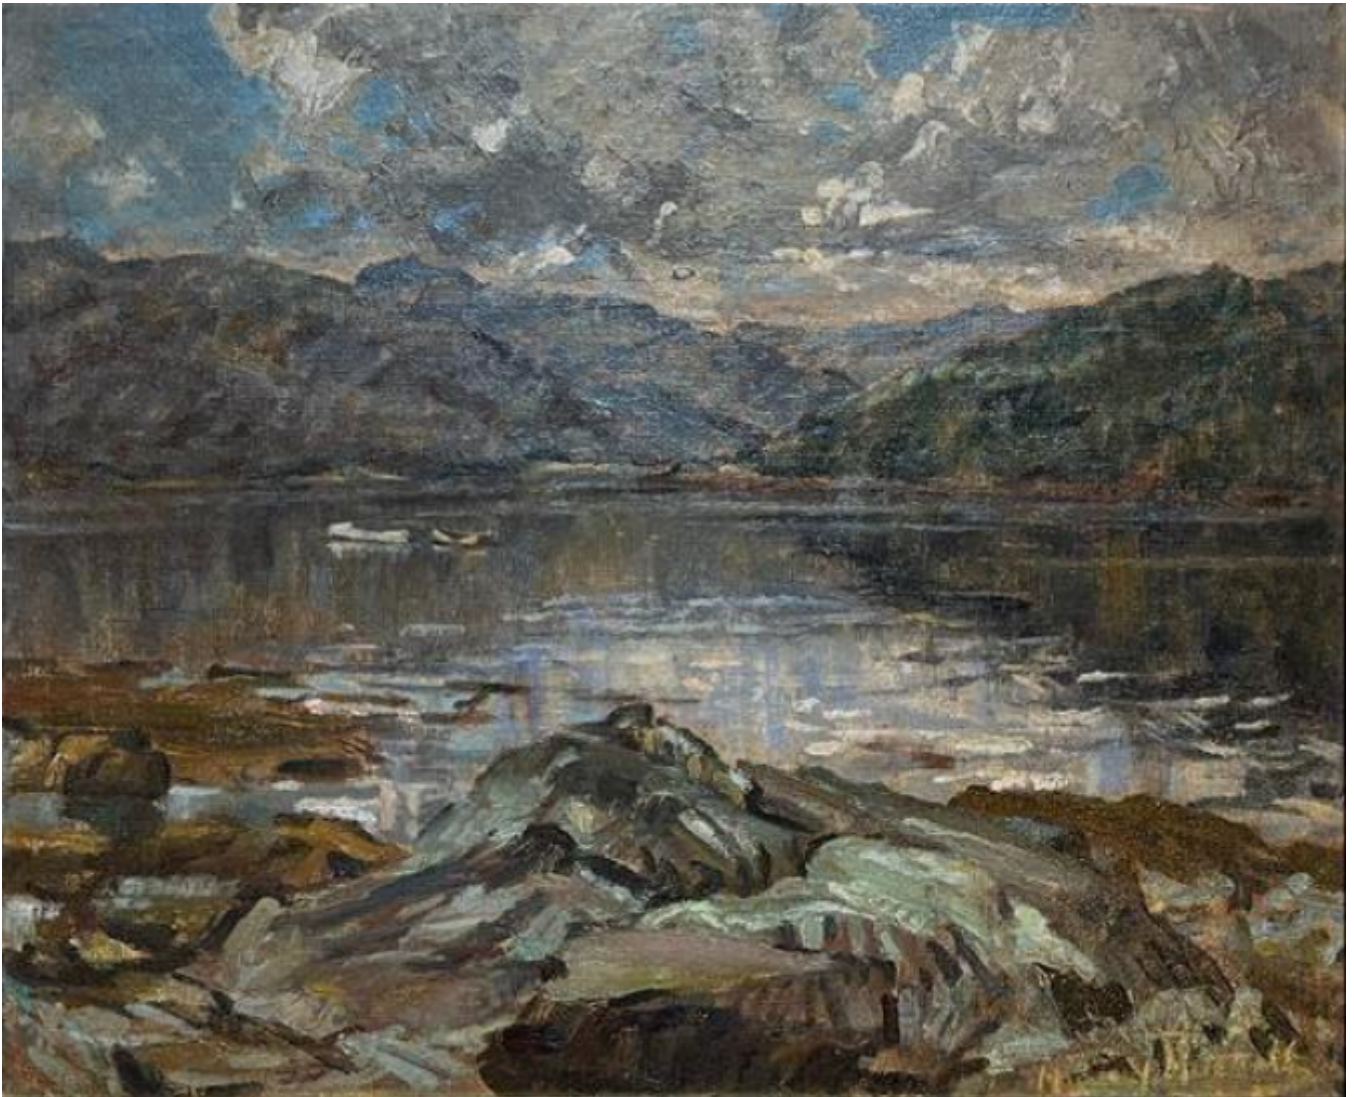

Light on Loch Long

Madge Y Young

Sold

REF: 1993

Description

Madge Y Young (1892-1974)
Light on Loch Long

Oil on canvas
Signed