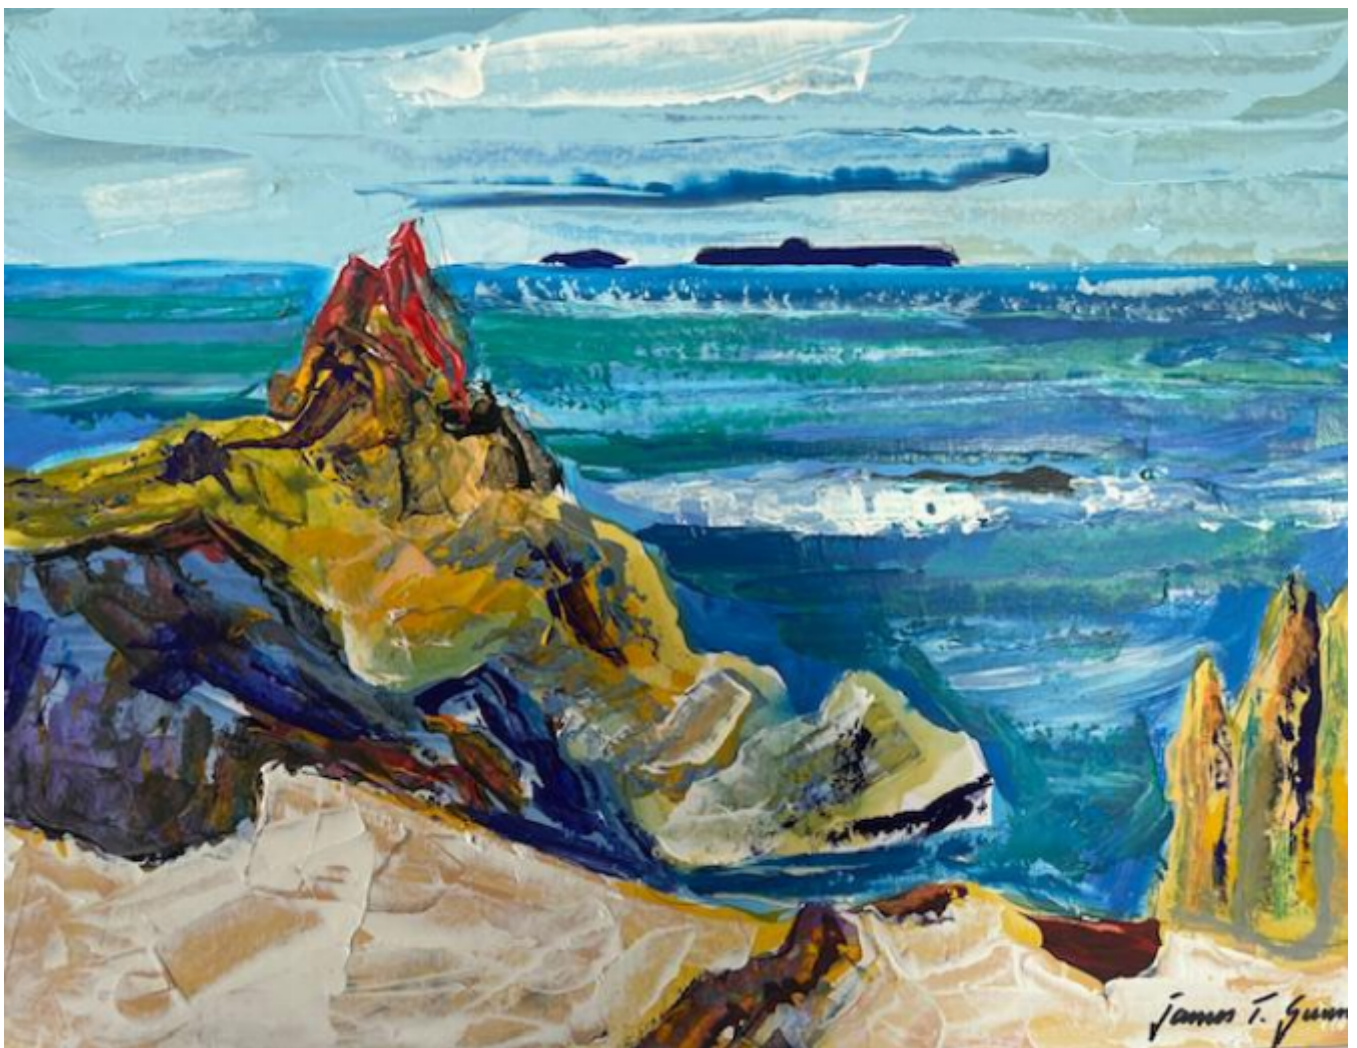

JAMES THOMSON GUNN (b. 1932) Cathedral Rock, Iona. Looking towards Dutchman's Cap.

James Thomson Gunn

£950

REF: 2344

Height: 27 cm (10.6")

Width: 34 cm (13.4")

Description

JAMES THOMSON GUNN (1932-2009)
Cathedral Rock, Iona. Looking towards Dutchman's Cap.

Signed. Oil on card
Unframed: 27 x 34 cm. Framed. 38 x 46 cm