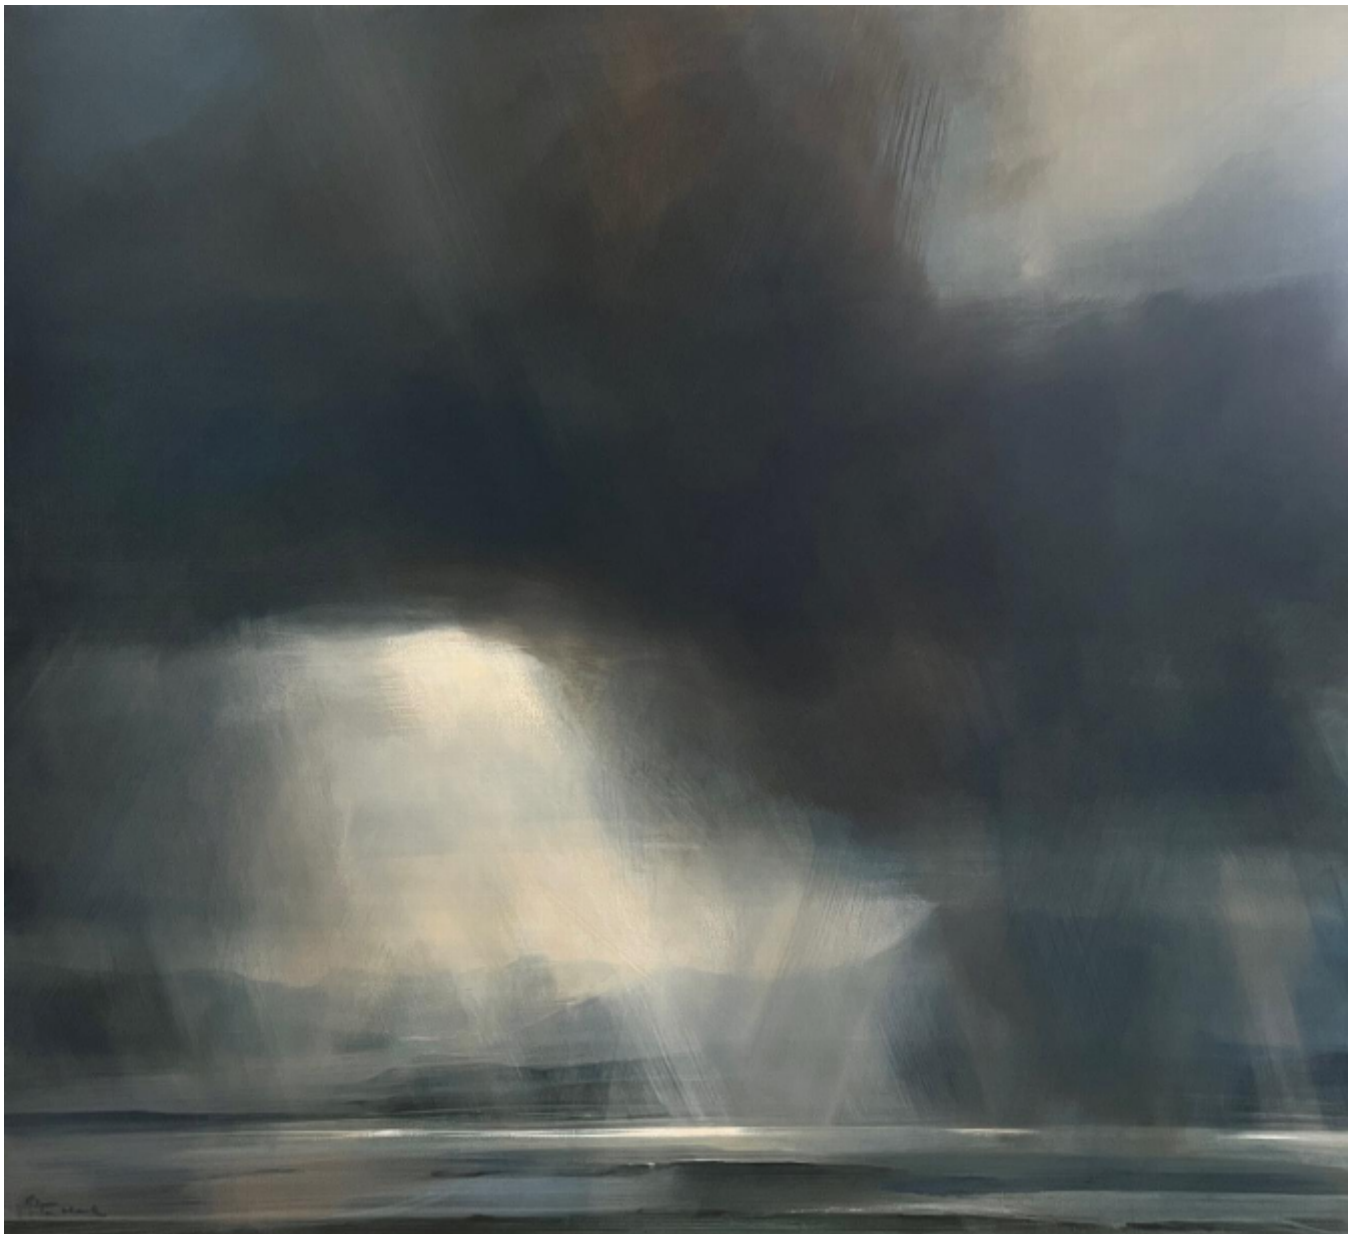

Zarina Stewart Clark Light Veil over Beinn Sgulaire - Loch Etive
Zarina Stewart-Clark

Sold

REF: 2010

Description

Zarina Stewart Clark
Light Veil over Beinn Sgulaird - Loch Etive

Oil on Board
109 x 119 cm