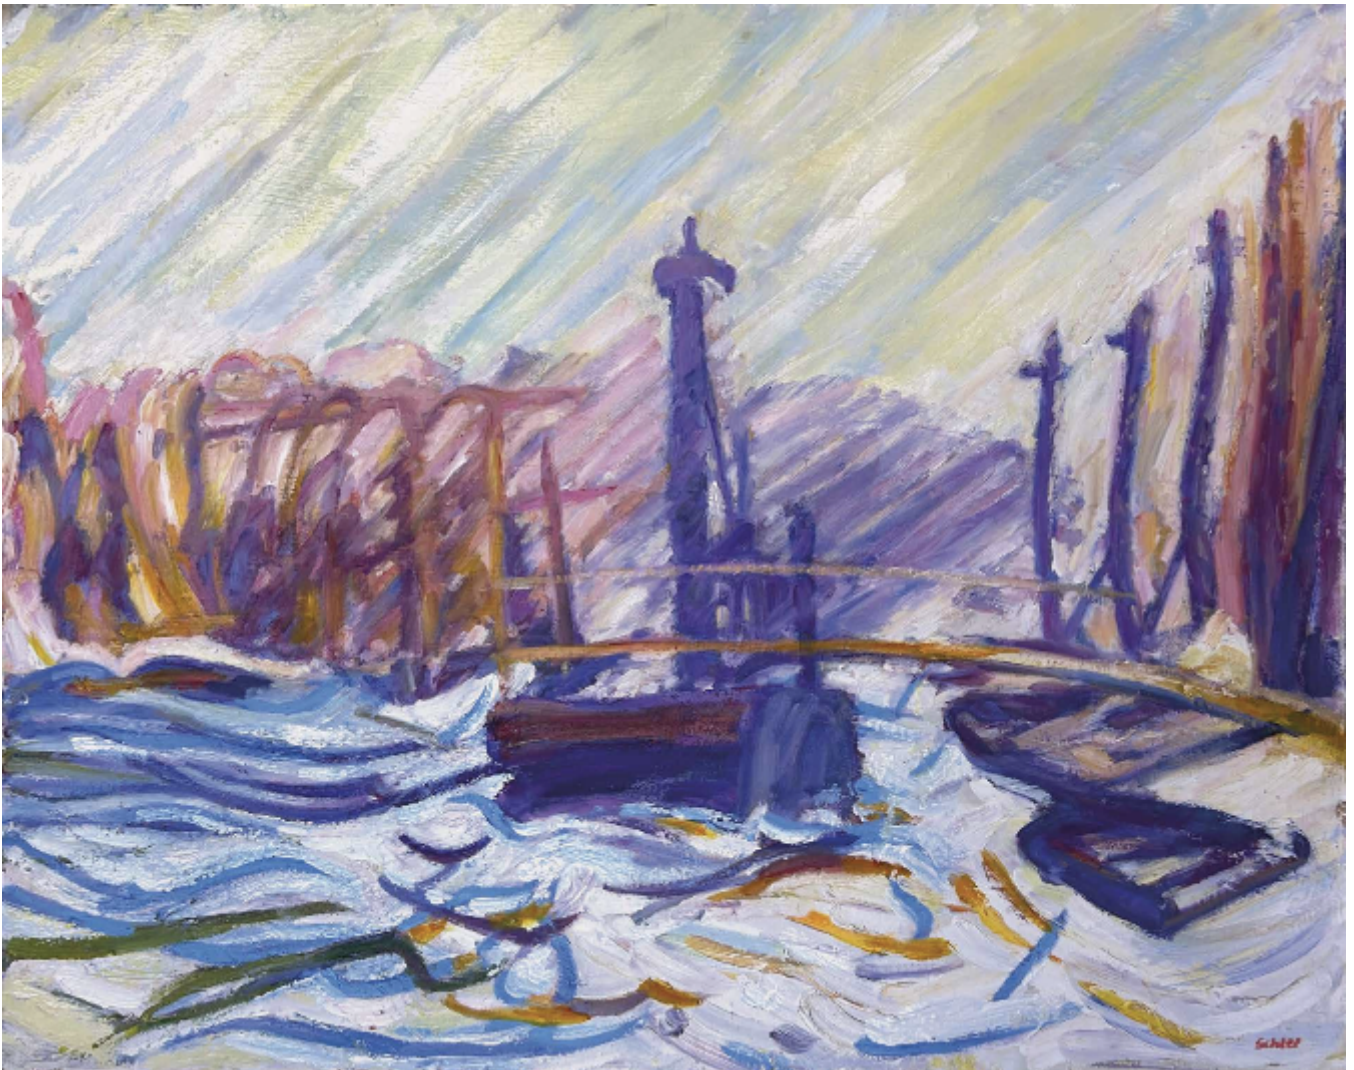

NICK SCHLEE 'Grand Canal at the Rialto Bridge'

Nick Schlee

£4,900

REF: 2486

Height: 82 cm (32.3")

Width: 102 cm (40.2")

Description

NICK SCHLEE

'Grand Canal at the Rialto Bridge'

Oil on board

Signed lower right

Unframed: 32 x 40 inches 82 x 102 cm

14