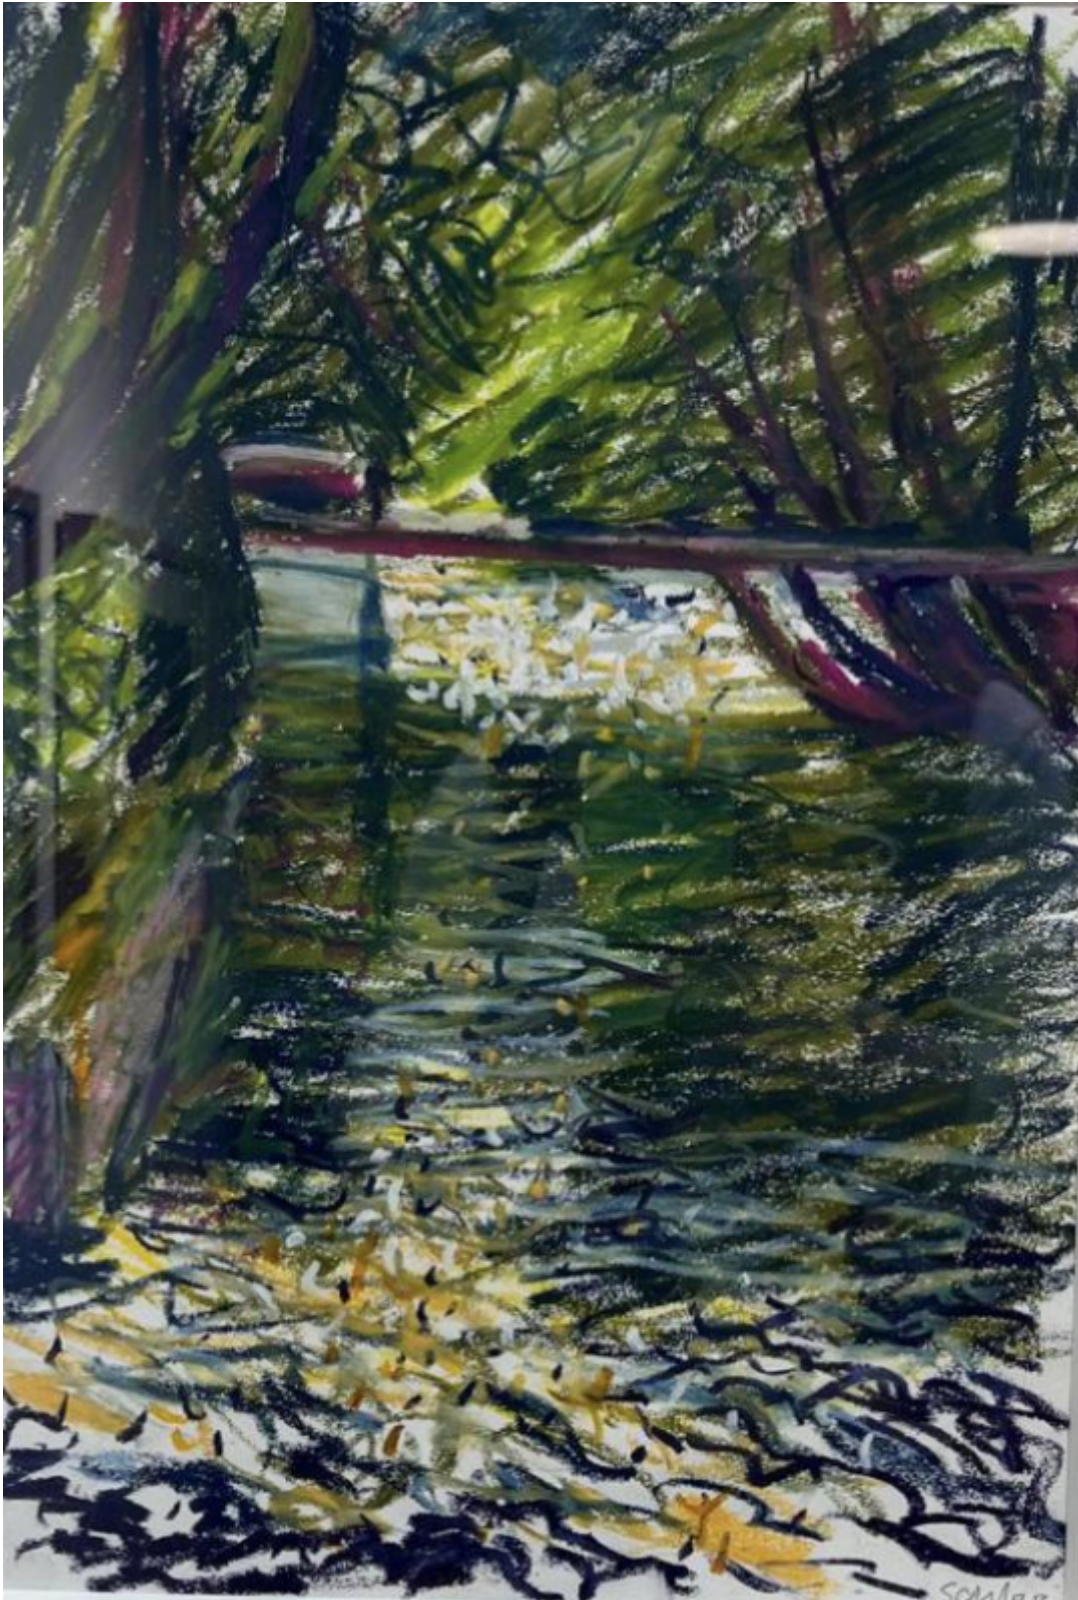

NICK SCHLEE Fast Stream passing backwater with bridge

Nick Schlee

Sold

REF: 2271

## Description

NICK SCHLEE  
Fast Stream passing backwater with bridge

Oil pastel  
42 x 29 cm