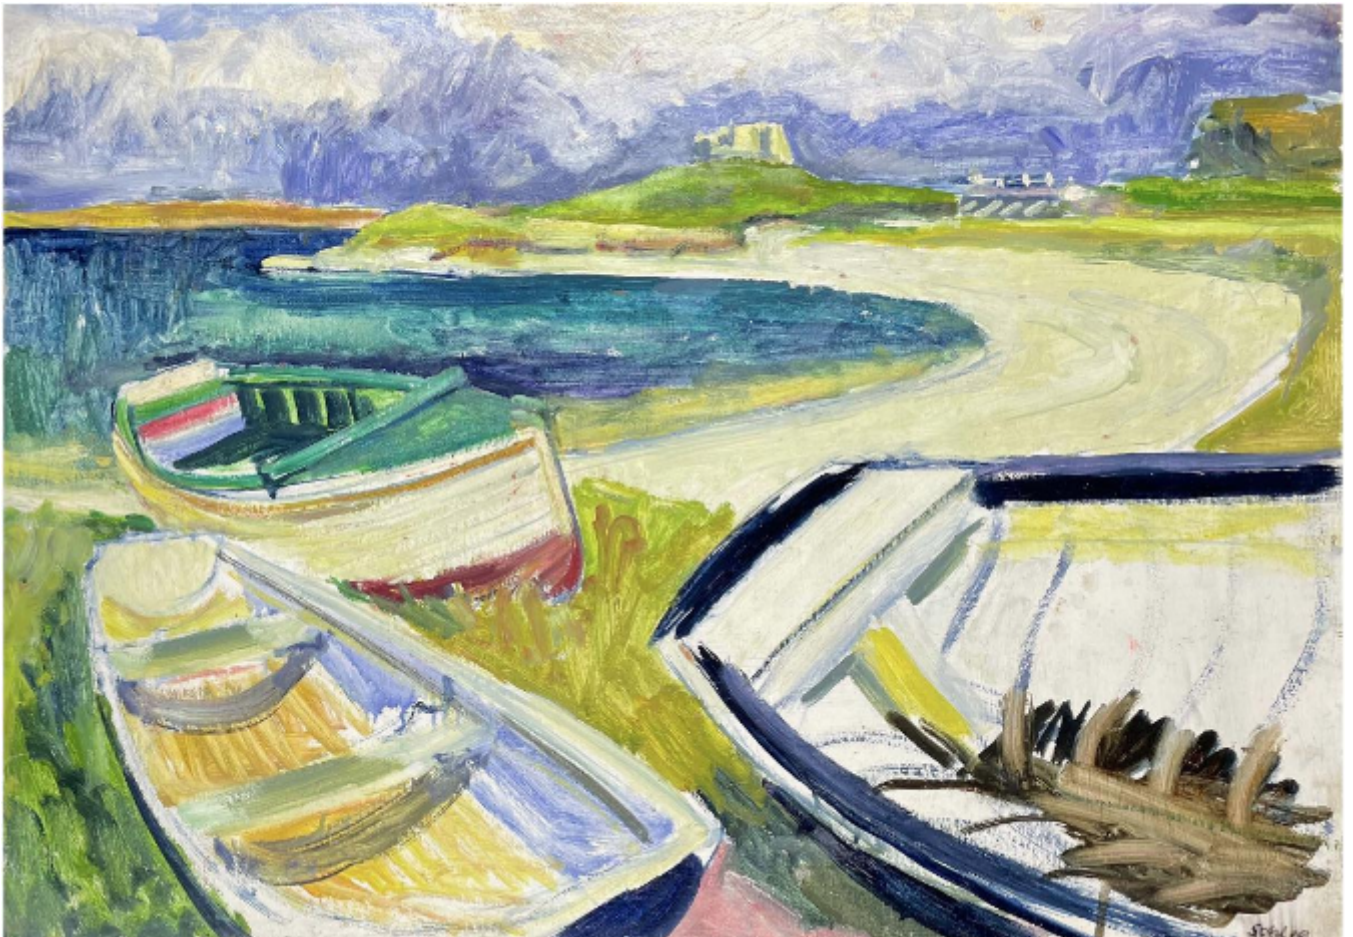

NICK SCHLEE 'Boats with Cromwell's Castle' (c.1970)

Nick Schlee

Sold

REF: 1978

Height: 58 cm (22.8")

Width: 81 cm (31.9")

## Description

NICK SCHLEE

'Boats with Cromwell's Castle' (c.1970)

23 x 32 inches 58 x 81cm

Oil on board