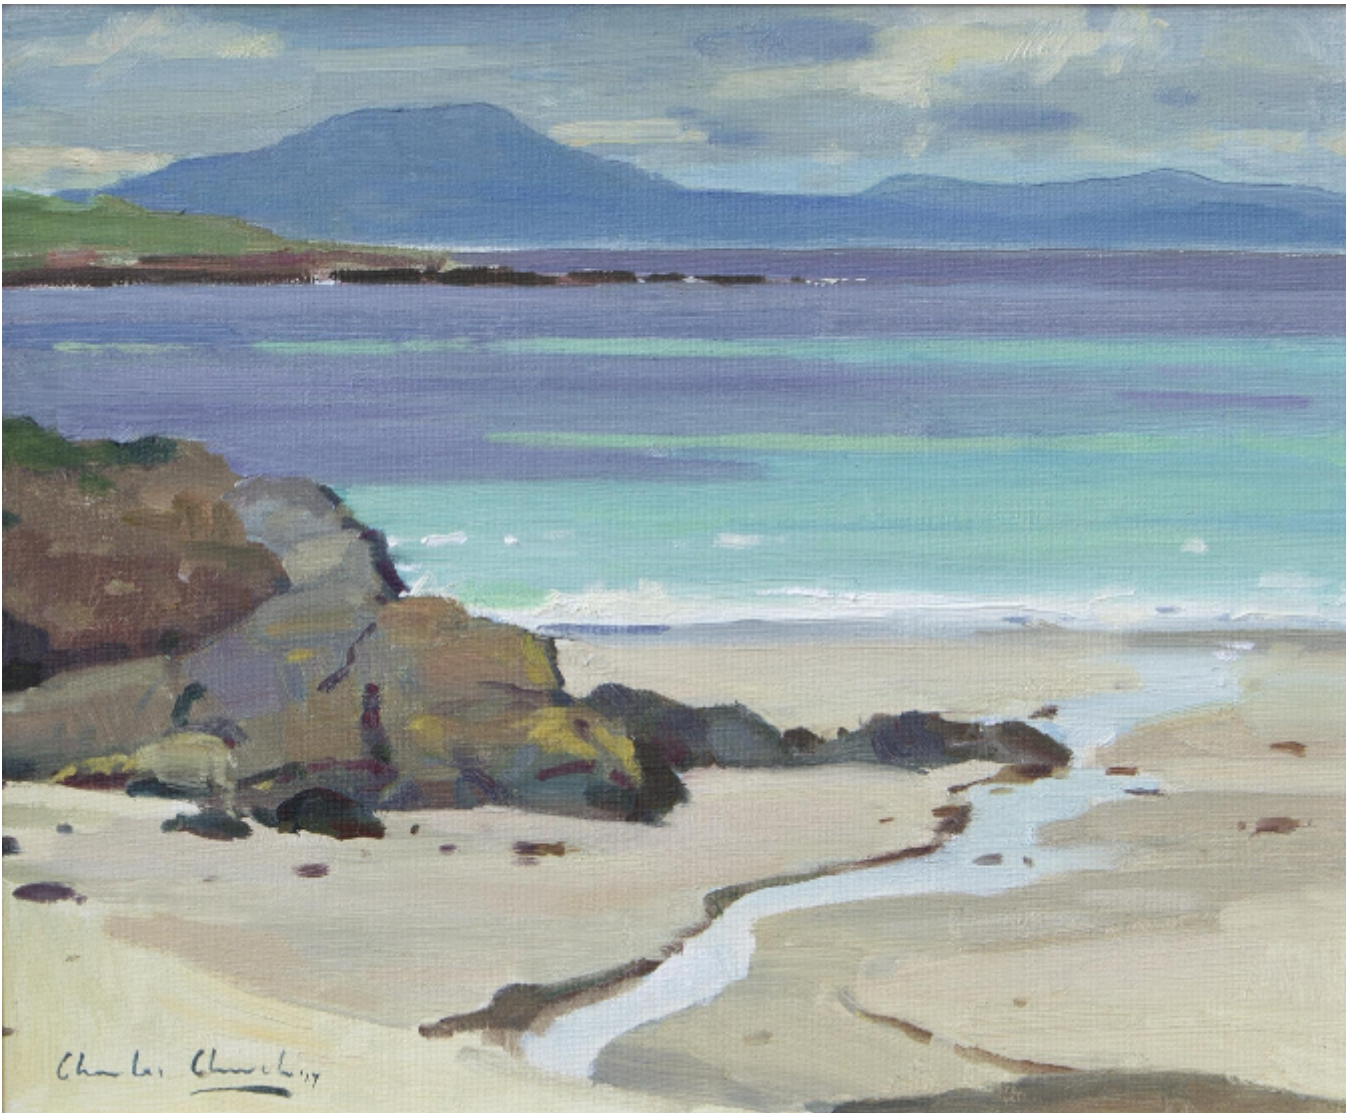

CHARLES CHURCH Renvyle Beach. Co. Galway
Charles Church

£2,500

REF: 2846

Description

CHARLES CHURCH
Renvyle Beach. Co. Galway

Oil on board
Signed lower left

Unframed: 25 x 31 cm
Framed: 34 x 39 cm