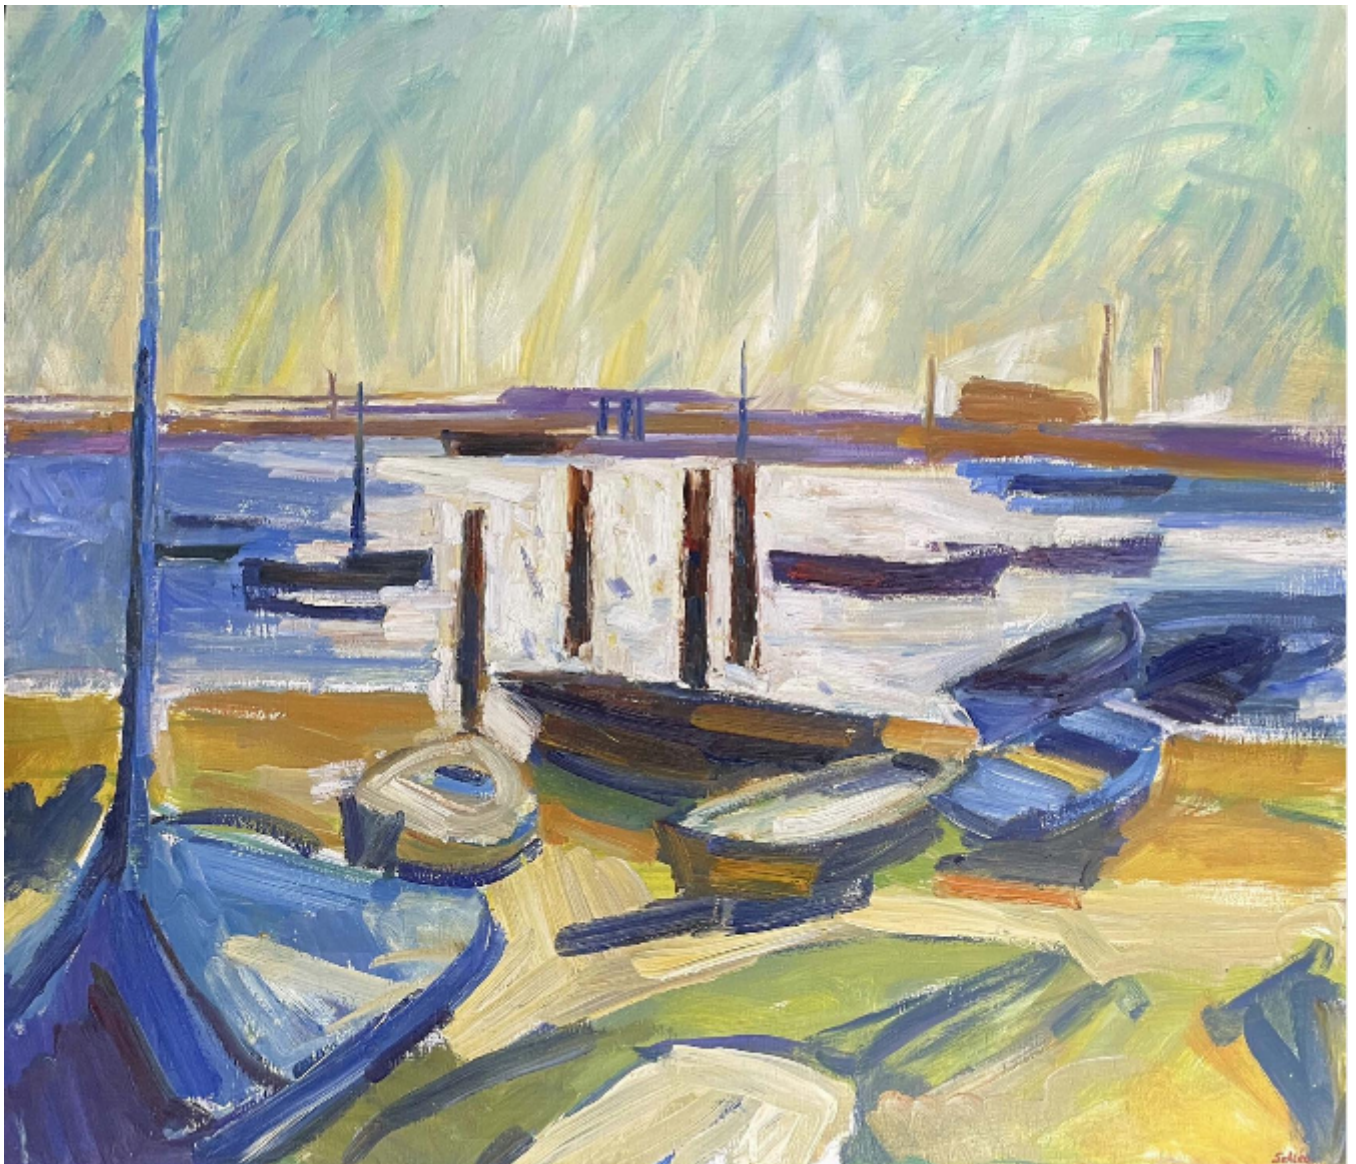

NICK SCHLEE 'Sun and boats' (c.1996)

Nick Schlee

Sold

REF: 1987

Height: 106 cm (41.7")

Width: 122 cm (48")

Description

NICK SCHLEE
'Sun and boats' (c.1996)

Oil on board
Signed lower right
Framed: 122 x 137 cm