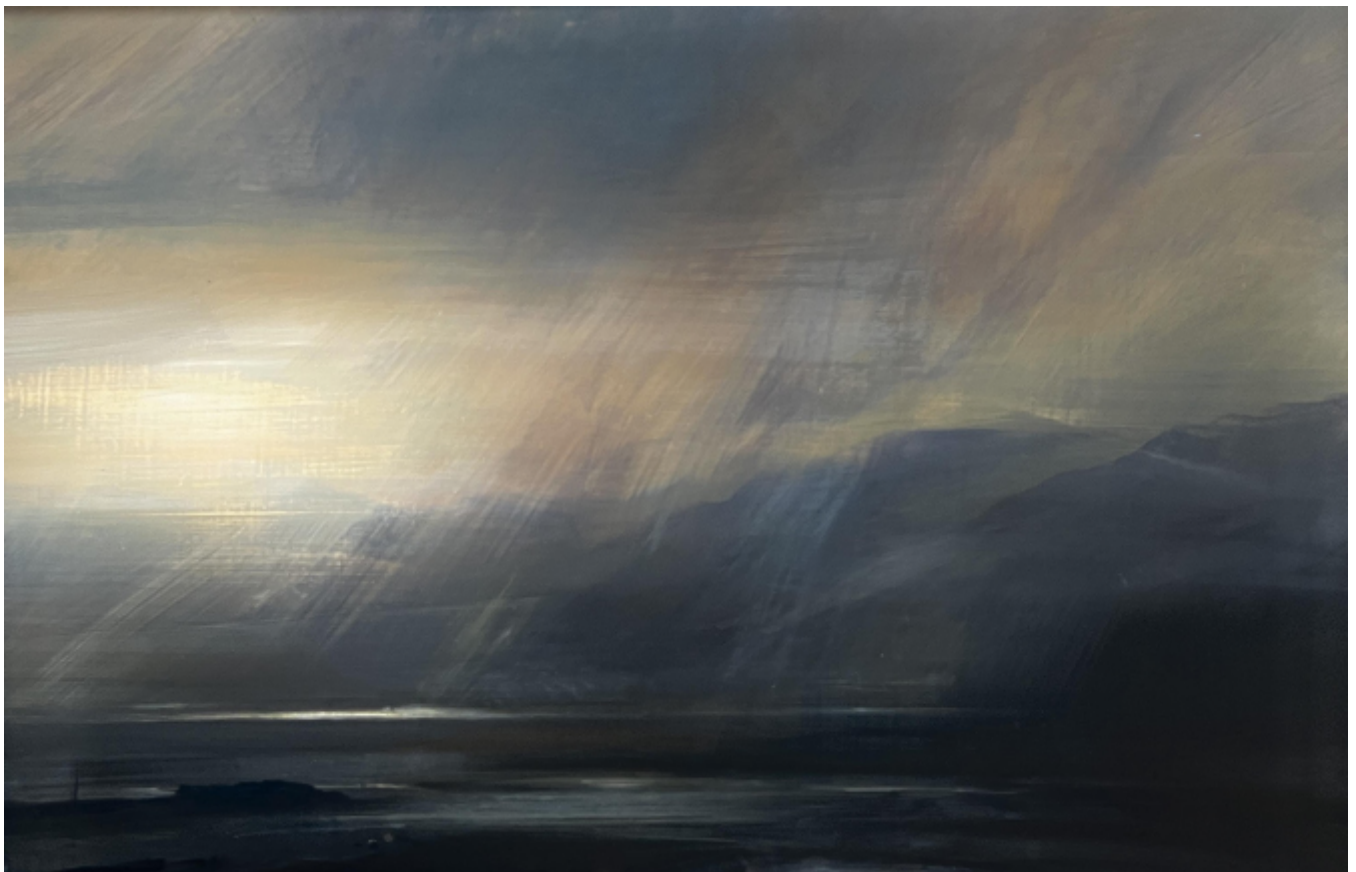

ZARINA STEWART CLARK Daybreak over Loch Etive, towards
Glencoe

Zarina Stewart-Clark

Sold

REF: 2232

Description

ZARINA STEWART CLARK
Daybreak over Loch Etive, towards Glencoe

Oil on Board
56 x 75 cm (framed)