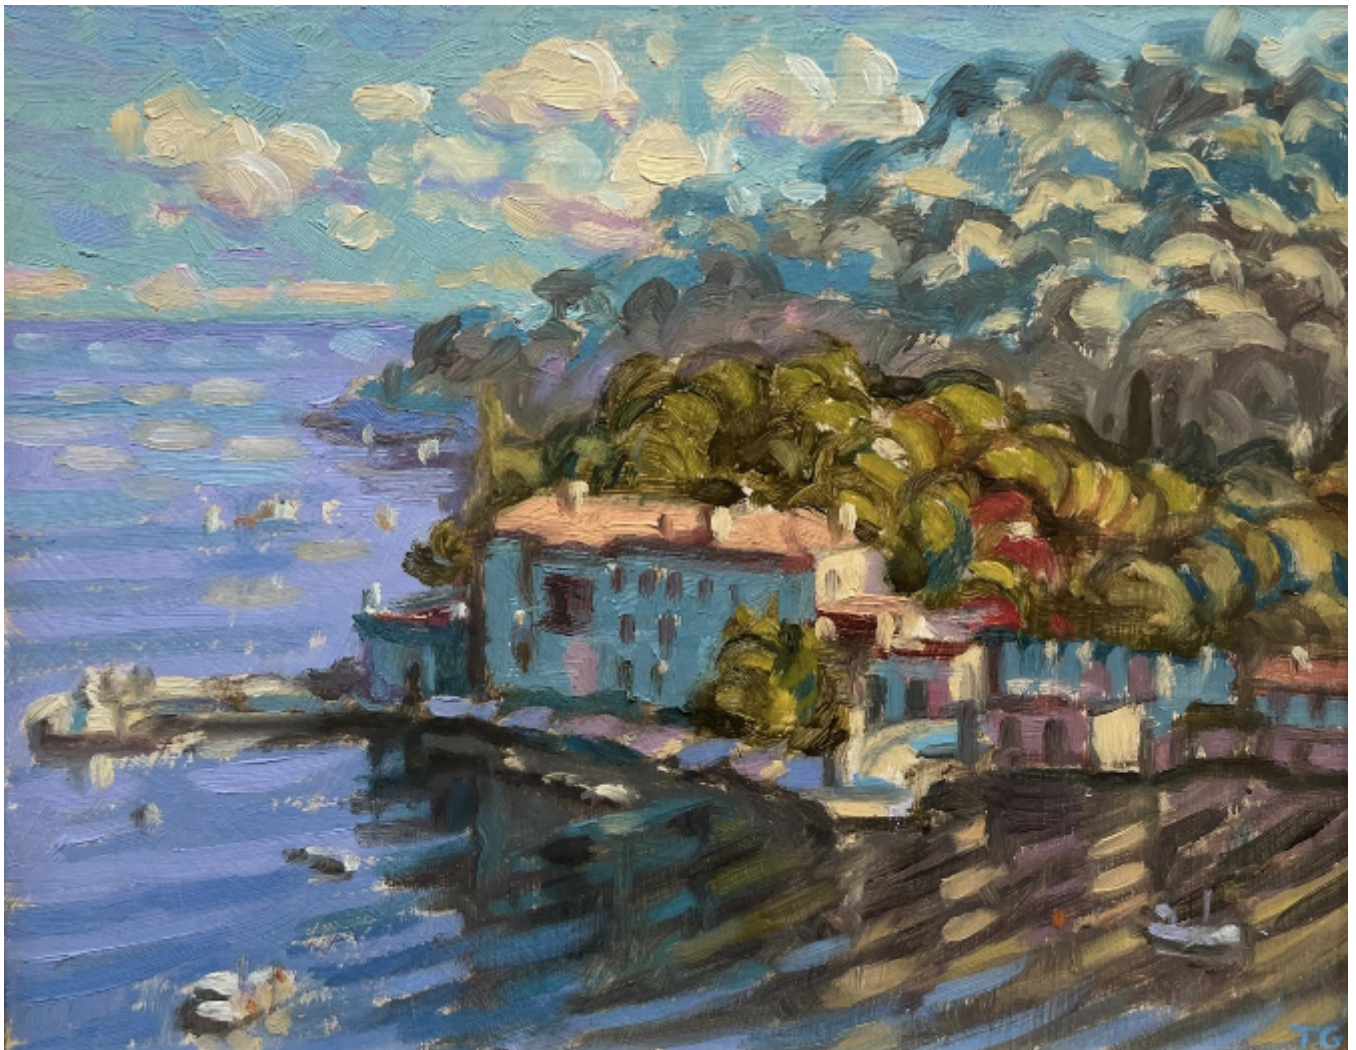

TONY GILLESPIE Cap Ferrat

Tony Gillespie

£800

REF: 2470

Height: 18 cm (7.1")

Width: 24 cm (9.4")

Framed Height: 45 cm (17.7")

Framed Width: 49 cm (19.3")

Description

TONY GILLESPIE

Cap Ferrat

Oil on board

Signed with initials lower right

Unframed: 18x24 cm

Framed: 45x49cm

Provenance: The Edinburgh Gallery, January 1996