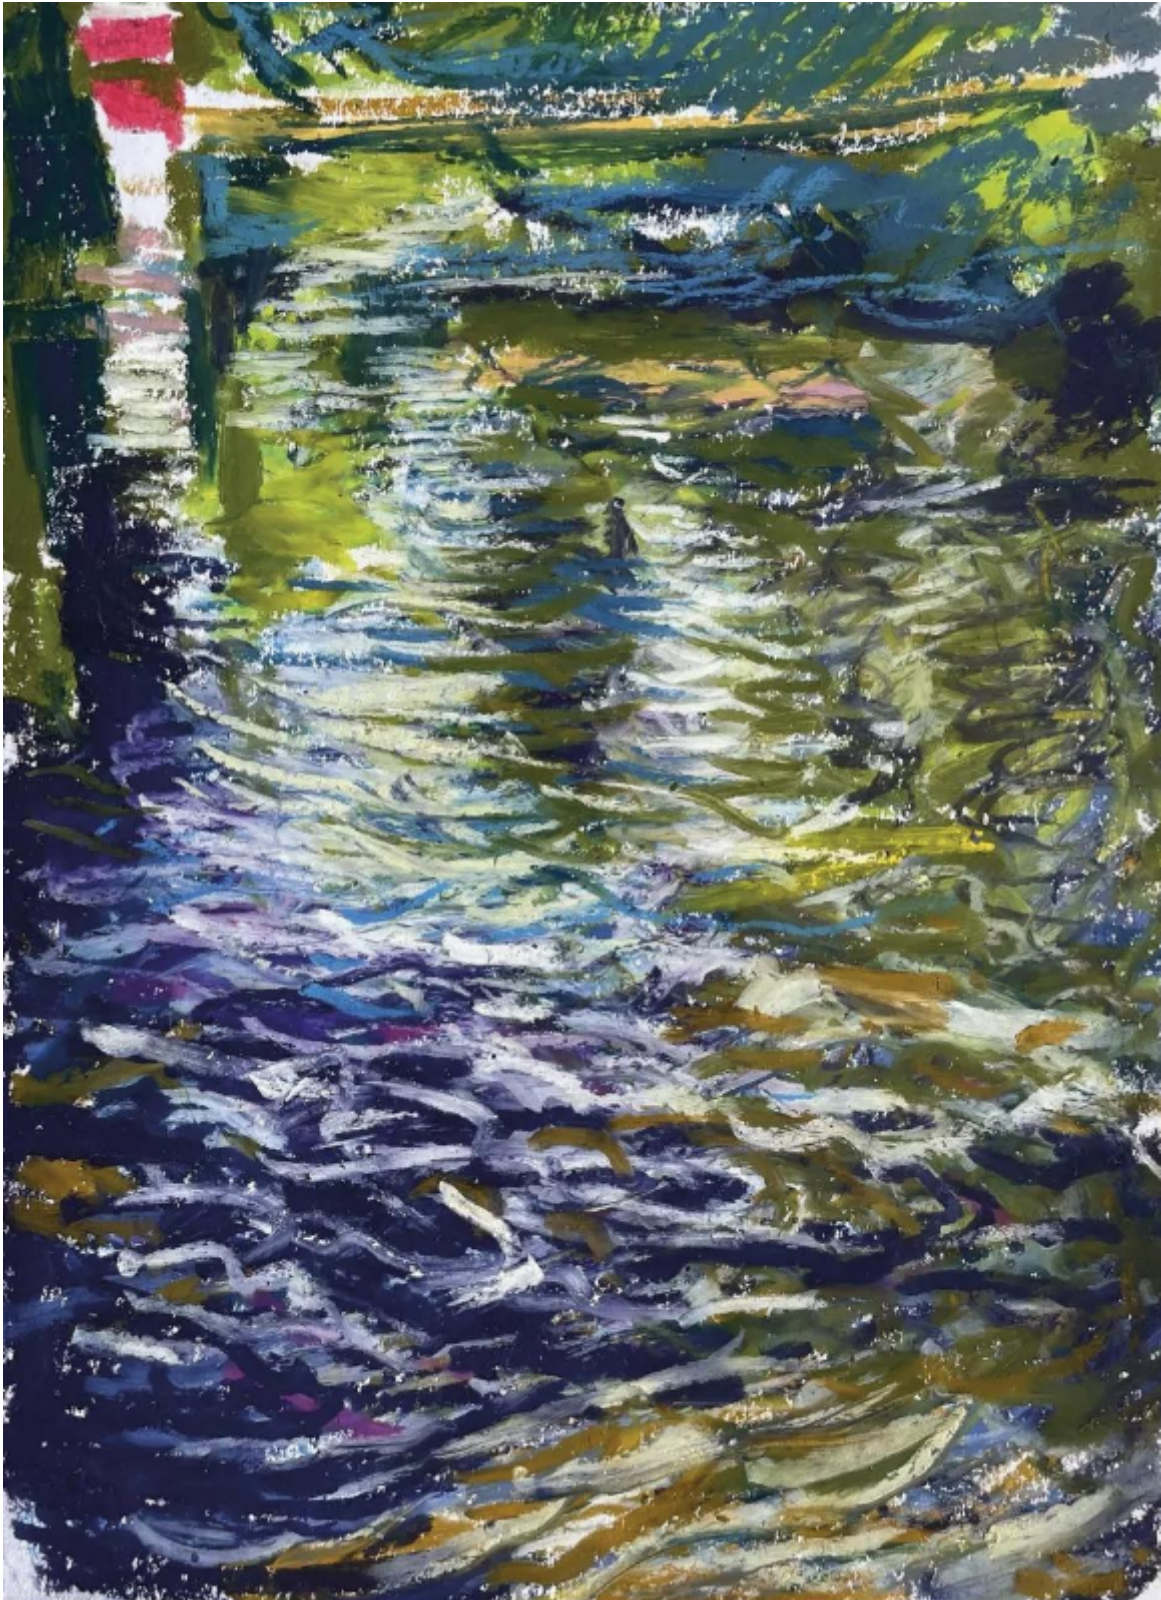

NICK SCHLEE 'Stream passing backwater with red boat'

Nick Schlee

£700

REF: 2269

Description

NICK SCHLEE

'Stream passing backwater with red boat'

Oil pastel

15.6" x 11.5" / 41 x 29 cm