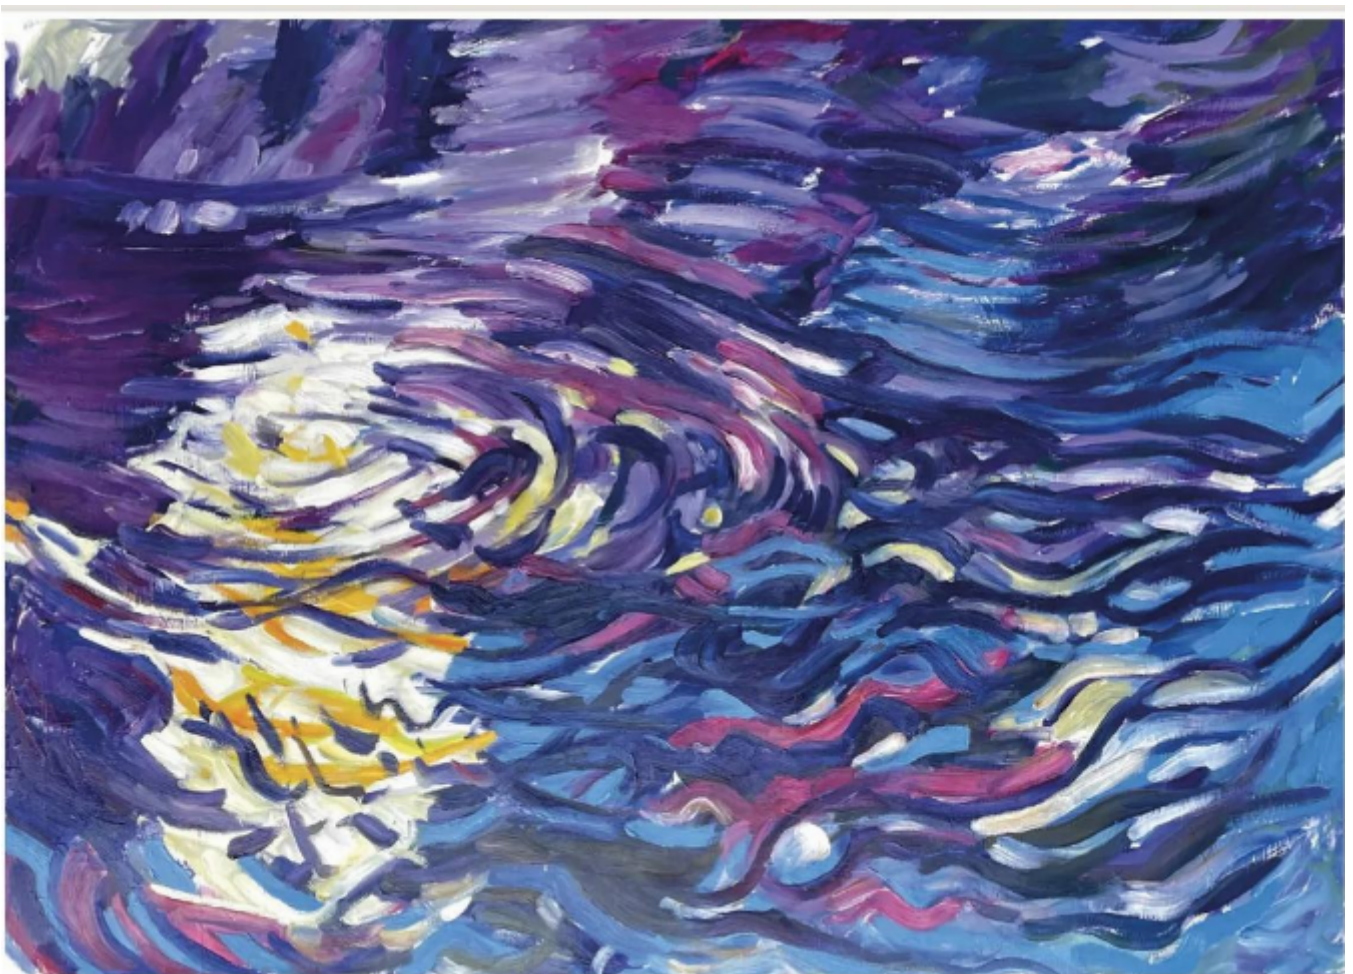

NICK SCHLEE 'Fast stream passing backwater, blue'

Nick Schlee

£4,300

REF: 2267

## Description

NICK SCHLEE

'Fast stream passing backwater, blue'

Oil on board

32" x 44", 81 x 112cm