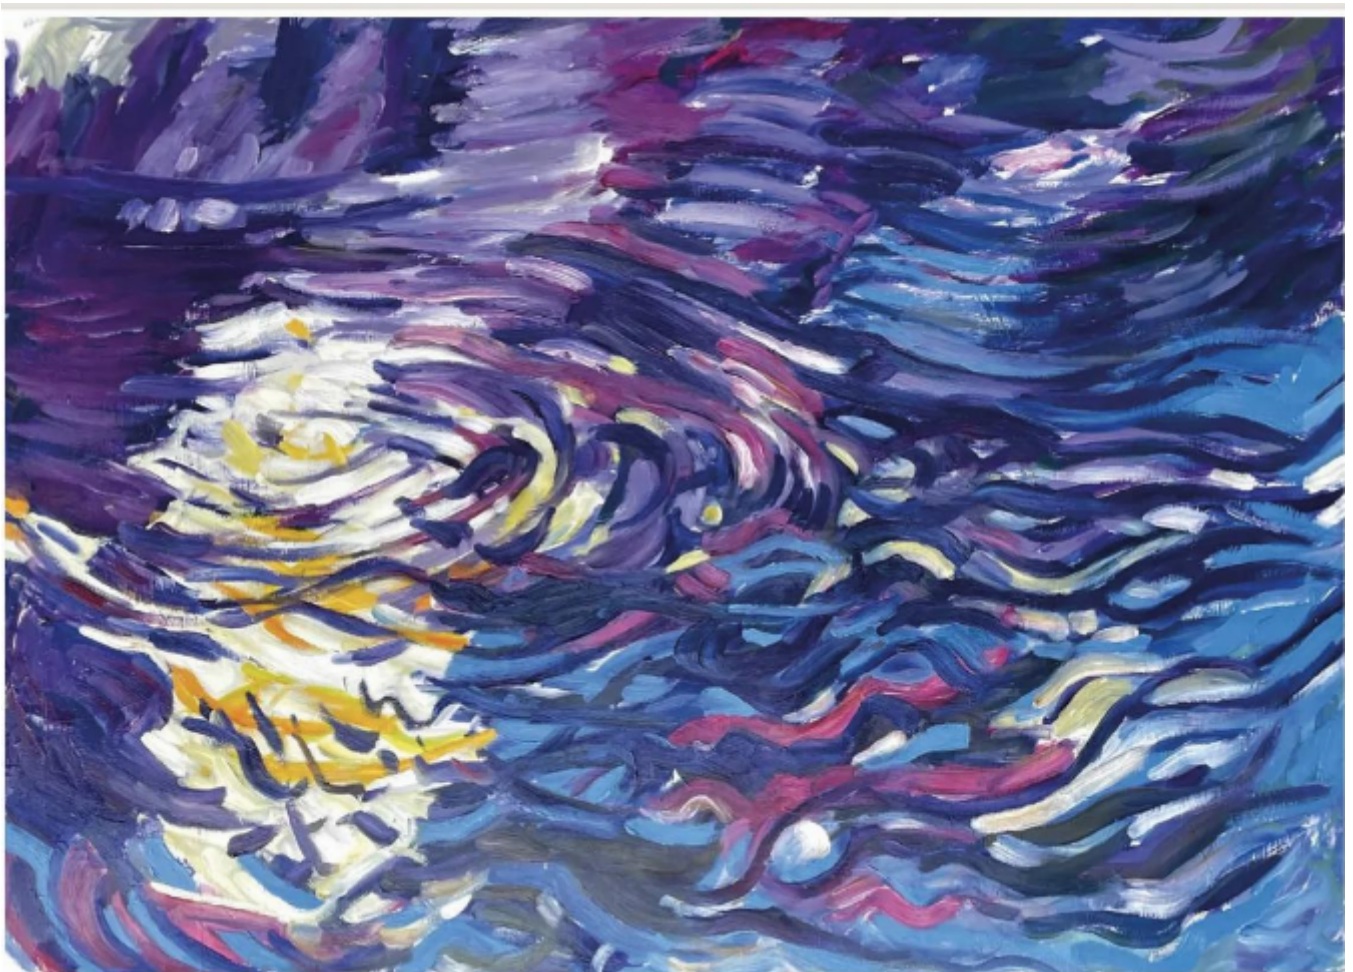

NICK SCHLEE 'Fast stream passing backwater, blue'

Nick Schlee

£4,300

REF: 2267

## Description

NICK SCHLEE

'Fast stream passing backwater, blue'

Oil on board

32" x 44", 81 x 112cm