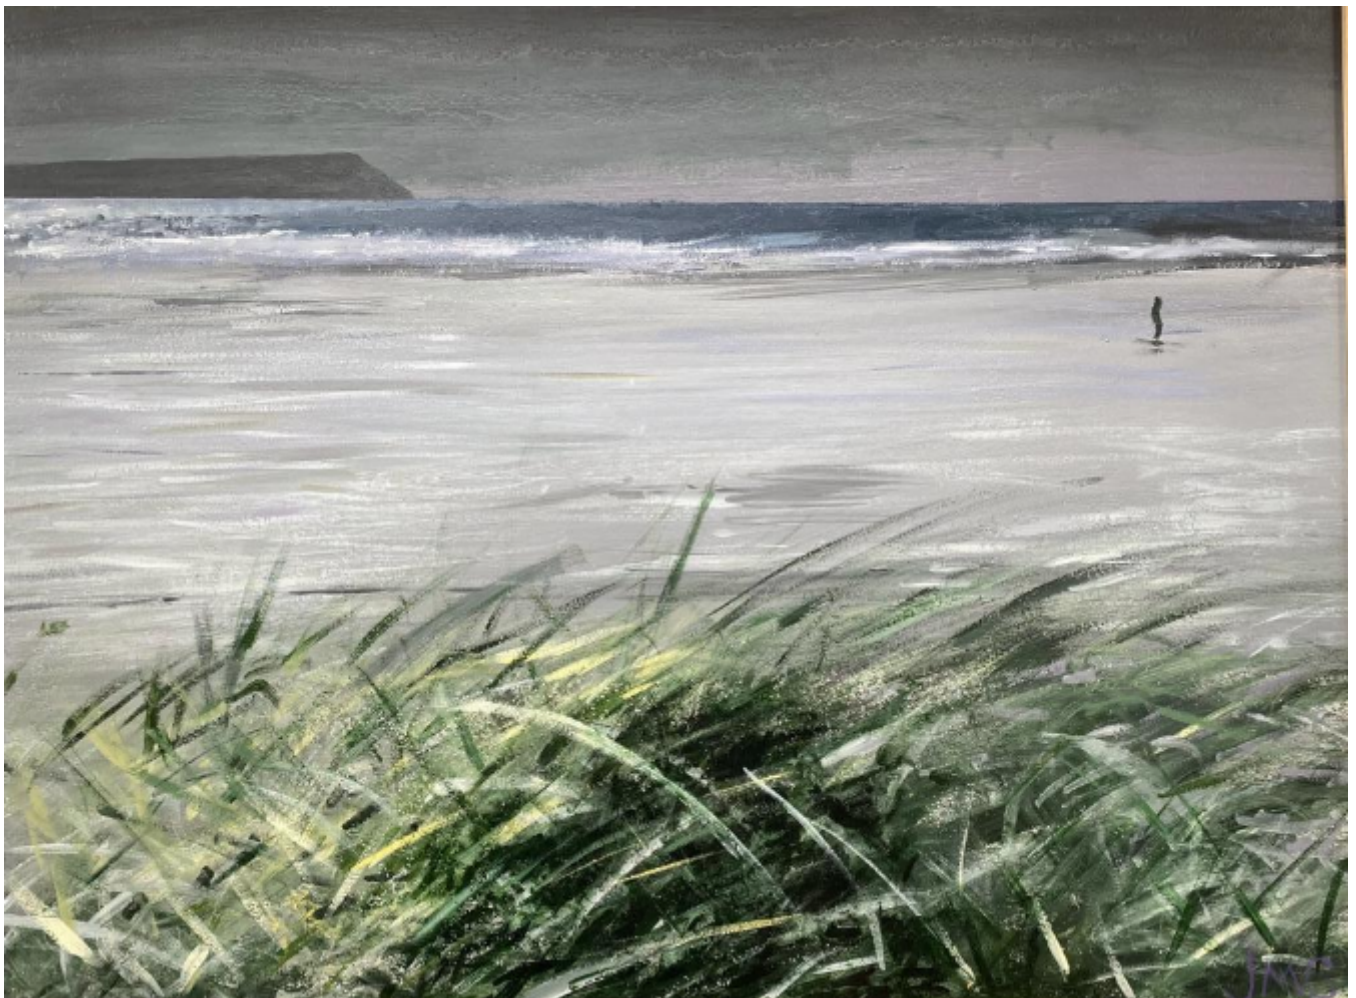

Jessica Gale Blustery Shore

Jessica Gale

£1,250

REF: 1515

Height: 60 cm (23.6")

Width: 80 cm (31.5")

Description

Jessica Gale
Blustery Shore

Oil on board

.
60 x 80 cm