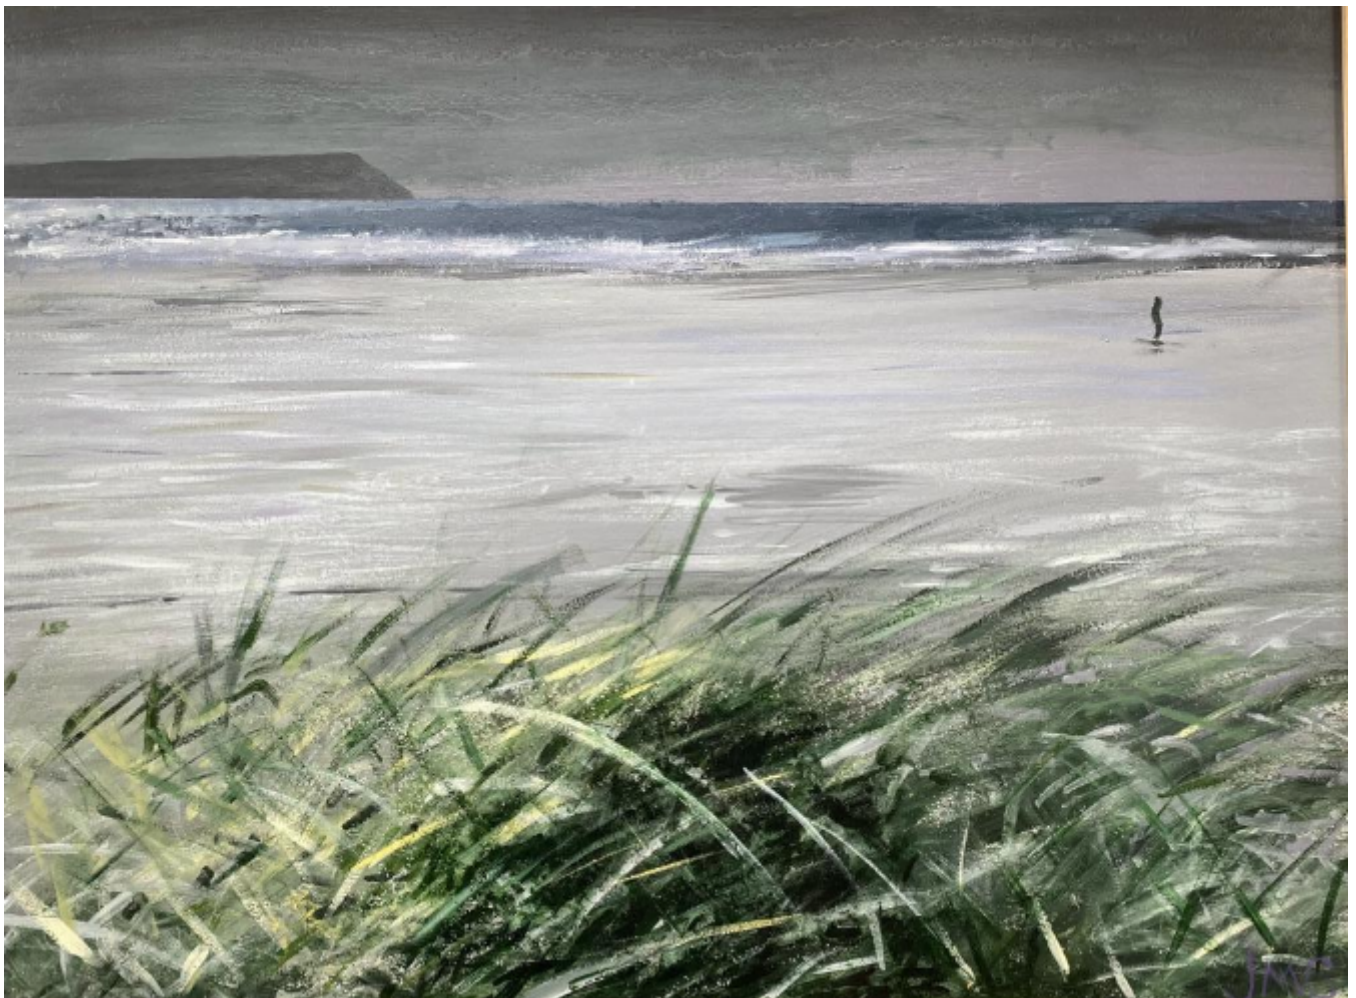

Jessica Gale Blustery Shore

Jessica Gale

£1,250

REF: 1515

Height: 60 cm (23.6")

Width: 80 cm (31.5")

## Description

Jessica Gale  
Blustery Shore

Oil on board

.  
60 x 80 cm