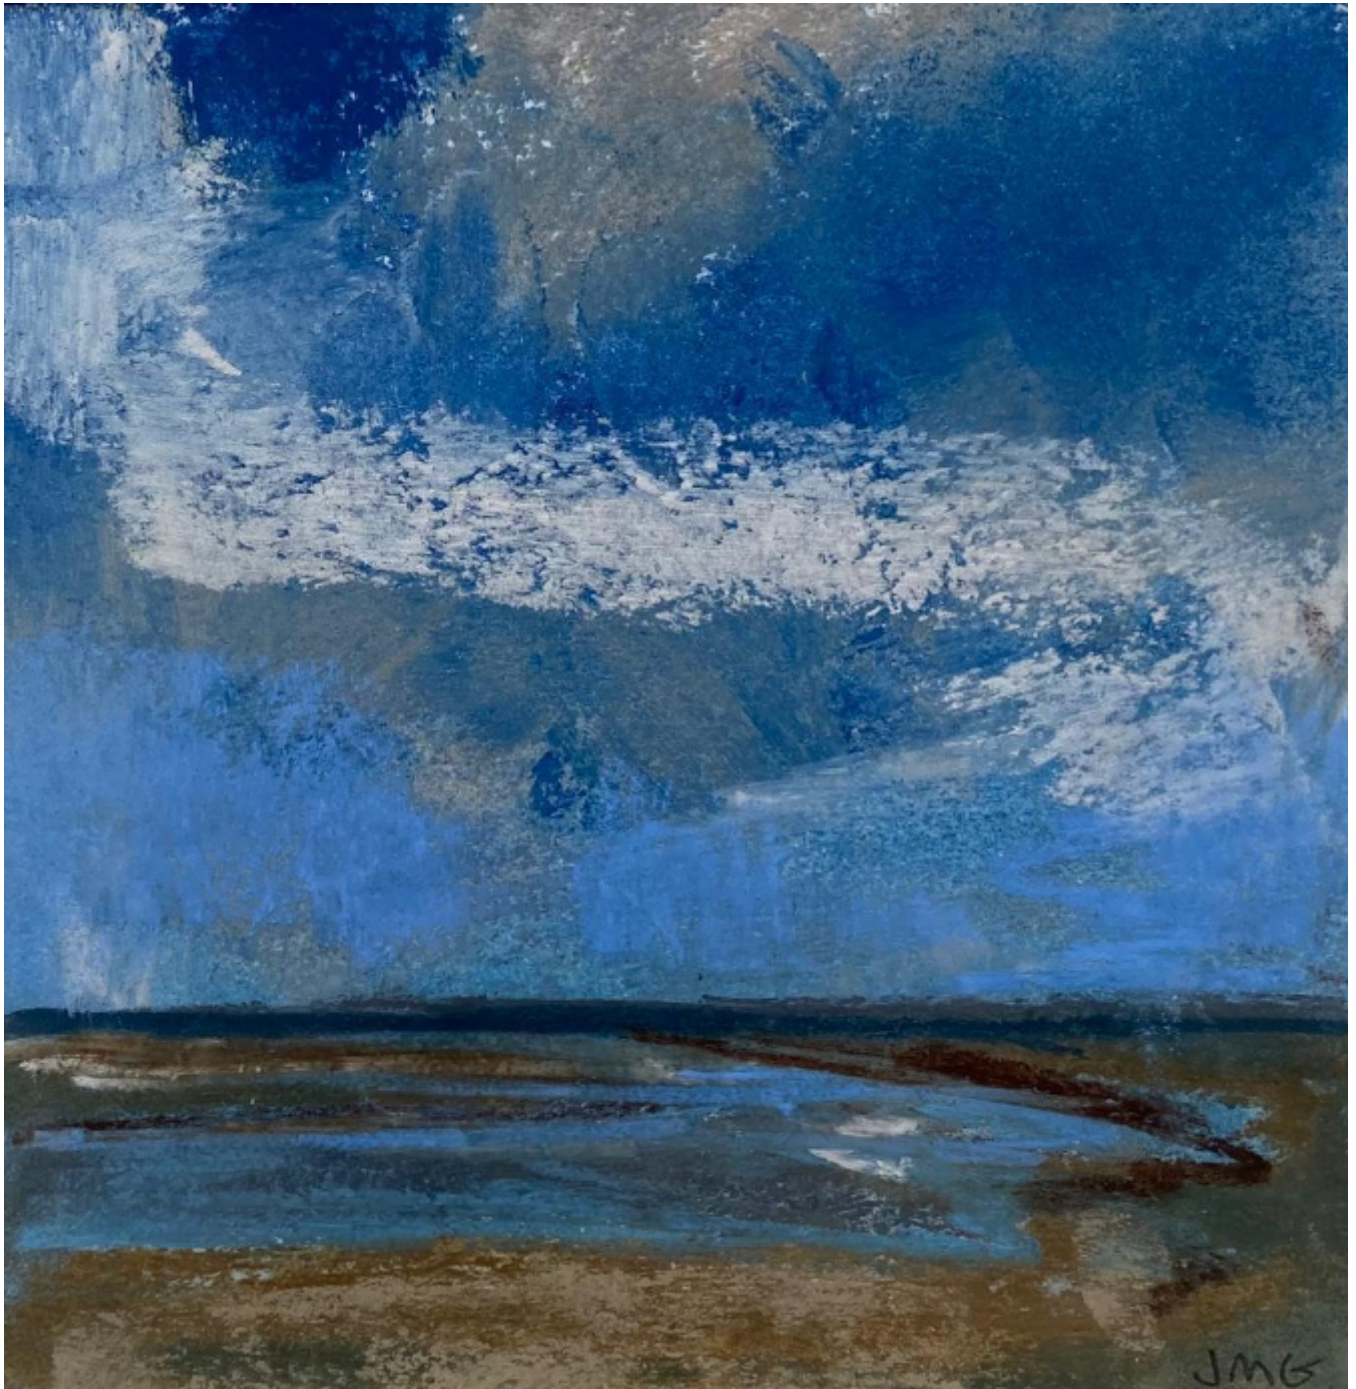

JESSICA GALE Beach and Clouds II

Jessica Gale

£480

REF: 1512

Height: 14 cm (5.5")

Width: 14 cm (5.5")

Framed Height: 32 cm (12.6")

Framed Width: 32 cm (12.6")

Description

JESSICA GALE
Beach and Clouds II

Oil pastel on paper
Signed lower right

Unframed 14 x 14 cm
Framed 32 x 32 cm