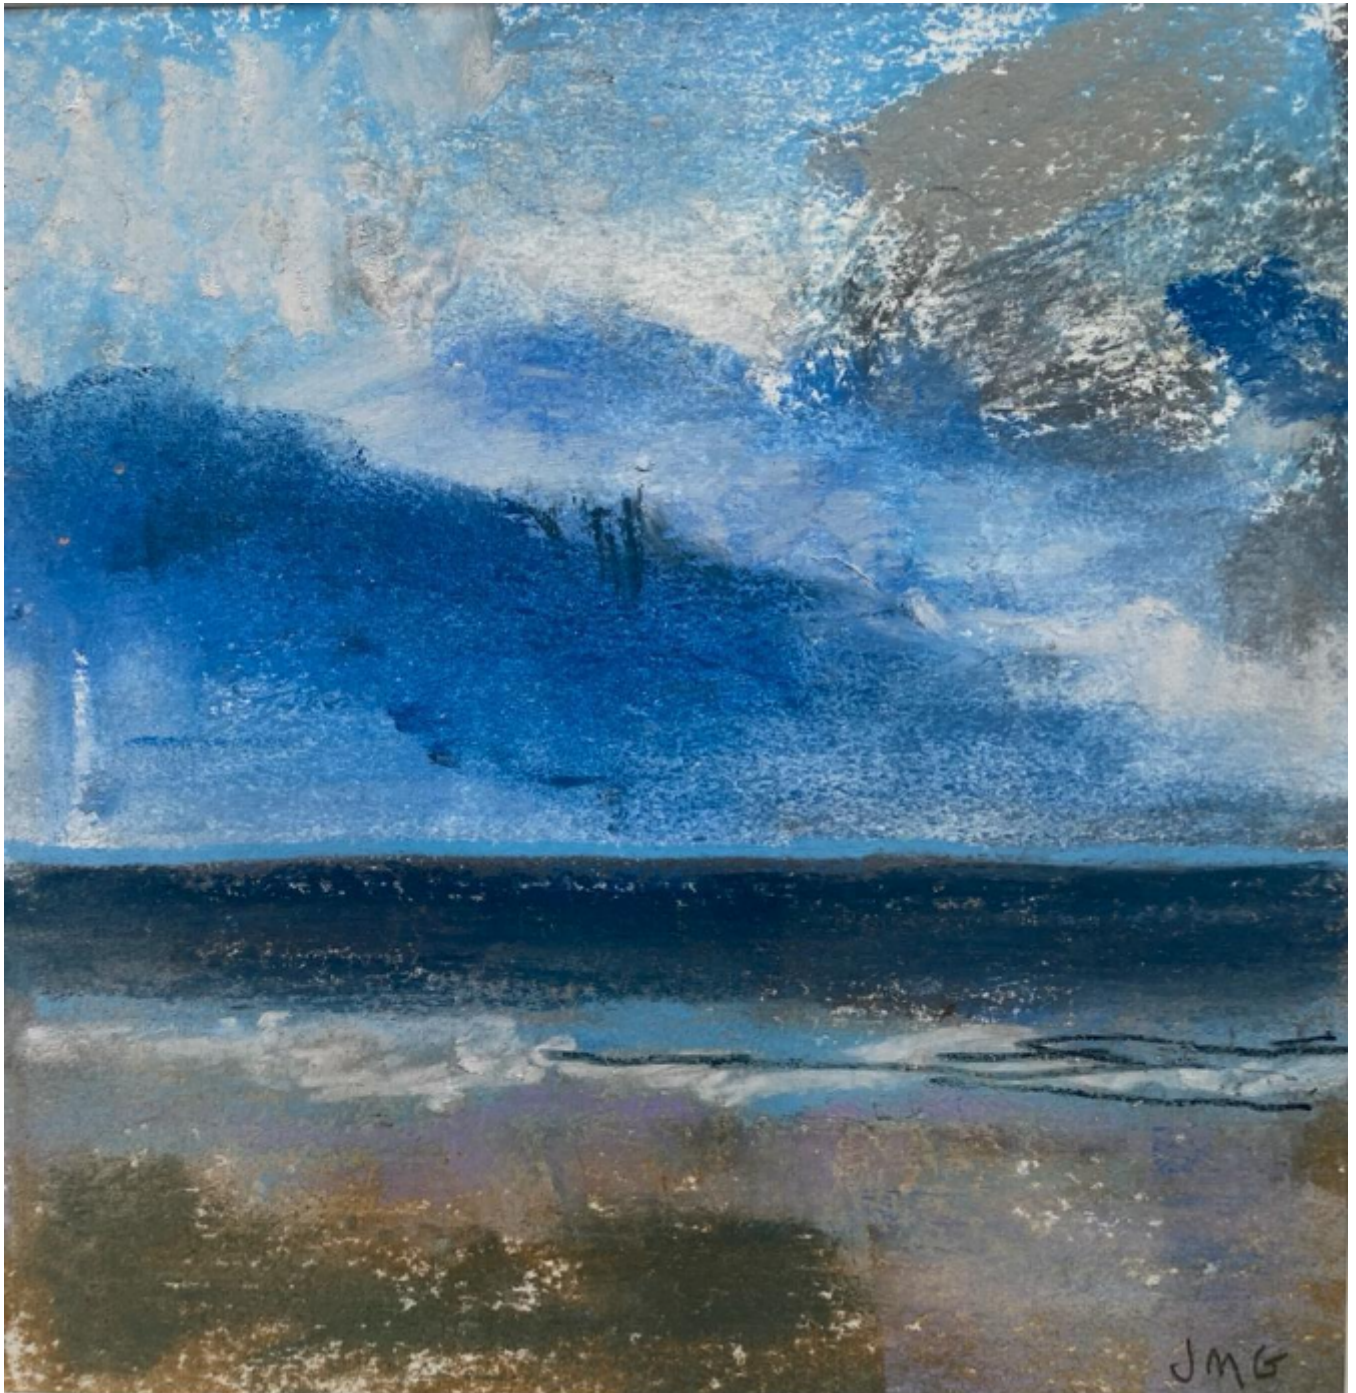

JESSICA GALE Beach and Clouds I

Jessica Gale

£480

REF: 1511

Height: 14 cm (5.5")

Width: 14 cm (5.5")

Framed Height: 32 cm (12.6")

Framed Width: 32 cm (12.6")

## Description

JESSICA GALE  
Beach and Clouds I

Oil pastel on paper  
Signed lower right

Unframed 14 x 14 cm  
Framed 32 x 32 cm