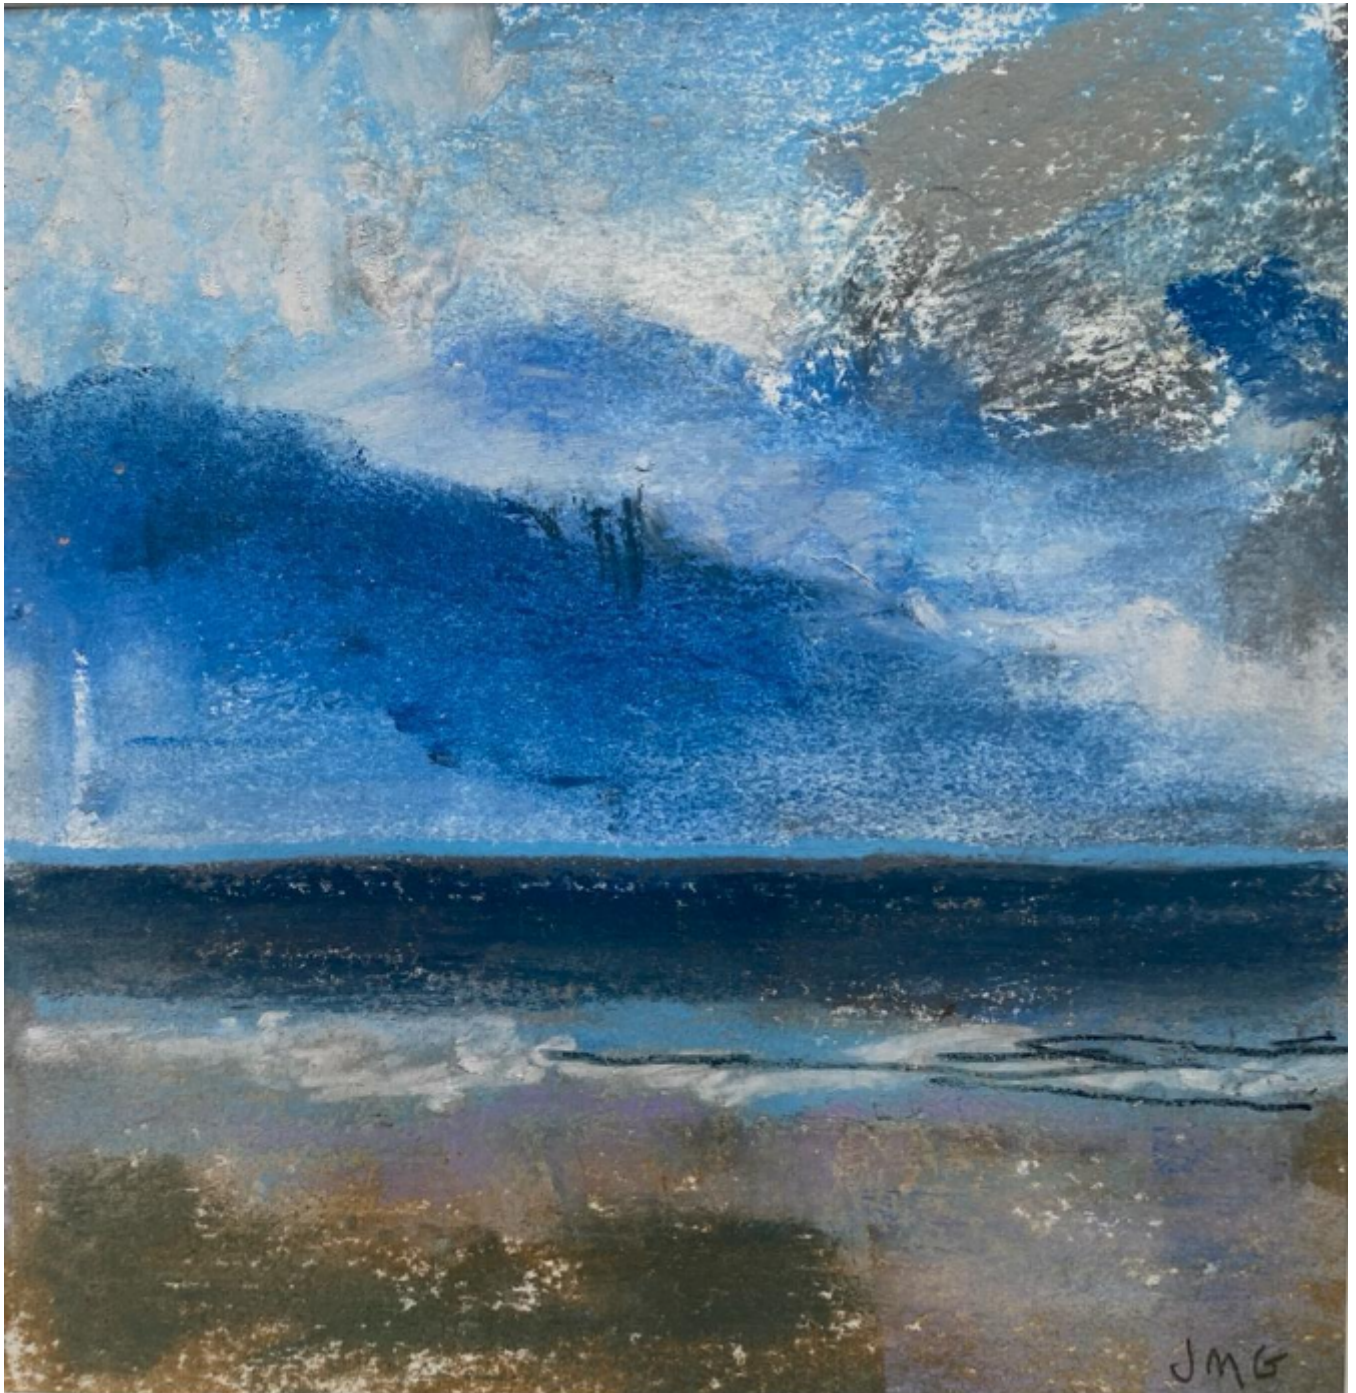

JESSICA GALE Beach and Clouds I

Jessica Gale

£480

REF: 1511

Height: 14 cm (5.5")

Width: 14 cm (5.5")

Framed Height: 32 cm (12.6")

Framed Width: 32 cm (12.6")

Description

JESSICA GALE
Beach and Clouds I

Oil pastel on paper
Signed lower right

Unframed 14 x 14 cm
Framed 32 x 32 cm