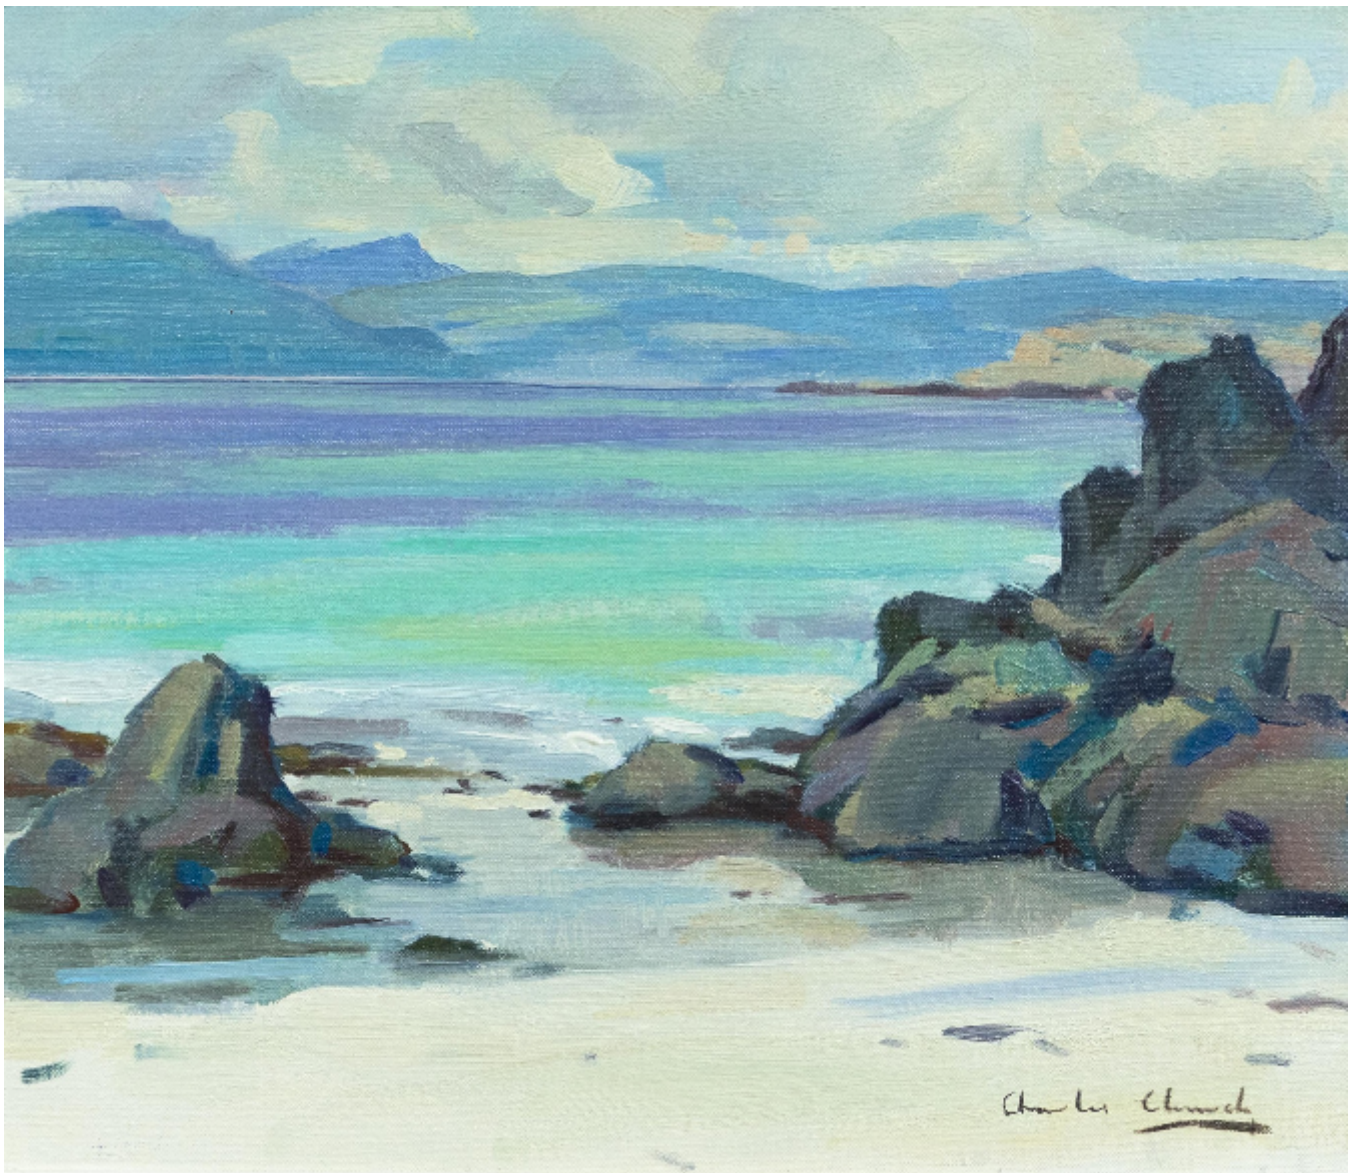

CHARLES CHURCH North End, Iona to Mull
Charles Church

Sold

REF: 1845

Height: 30.47 cm (12")

Width: 35.55 cm (14")

Description

CHARLES CHURCH
North End, Iona to Mull

Oil on canvas
Signed lower right
£3,650