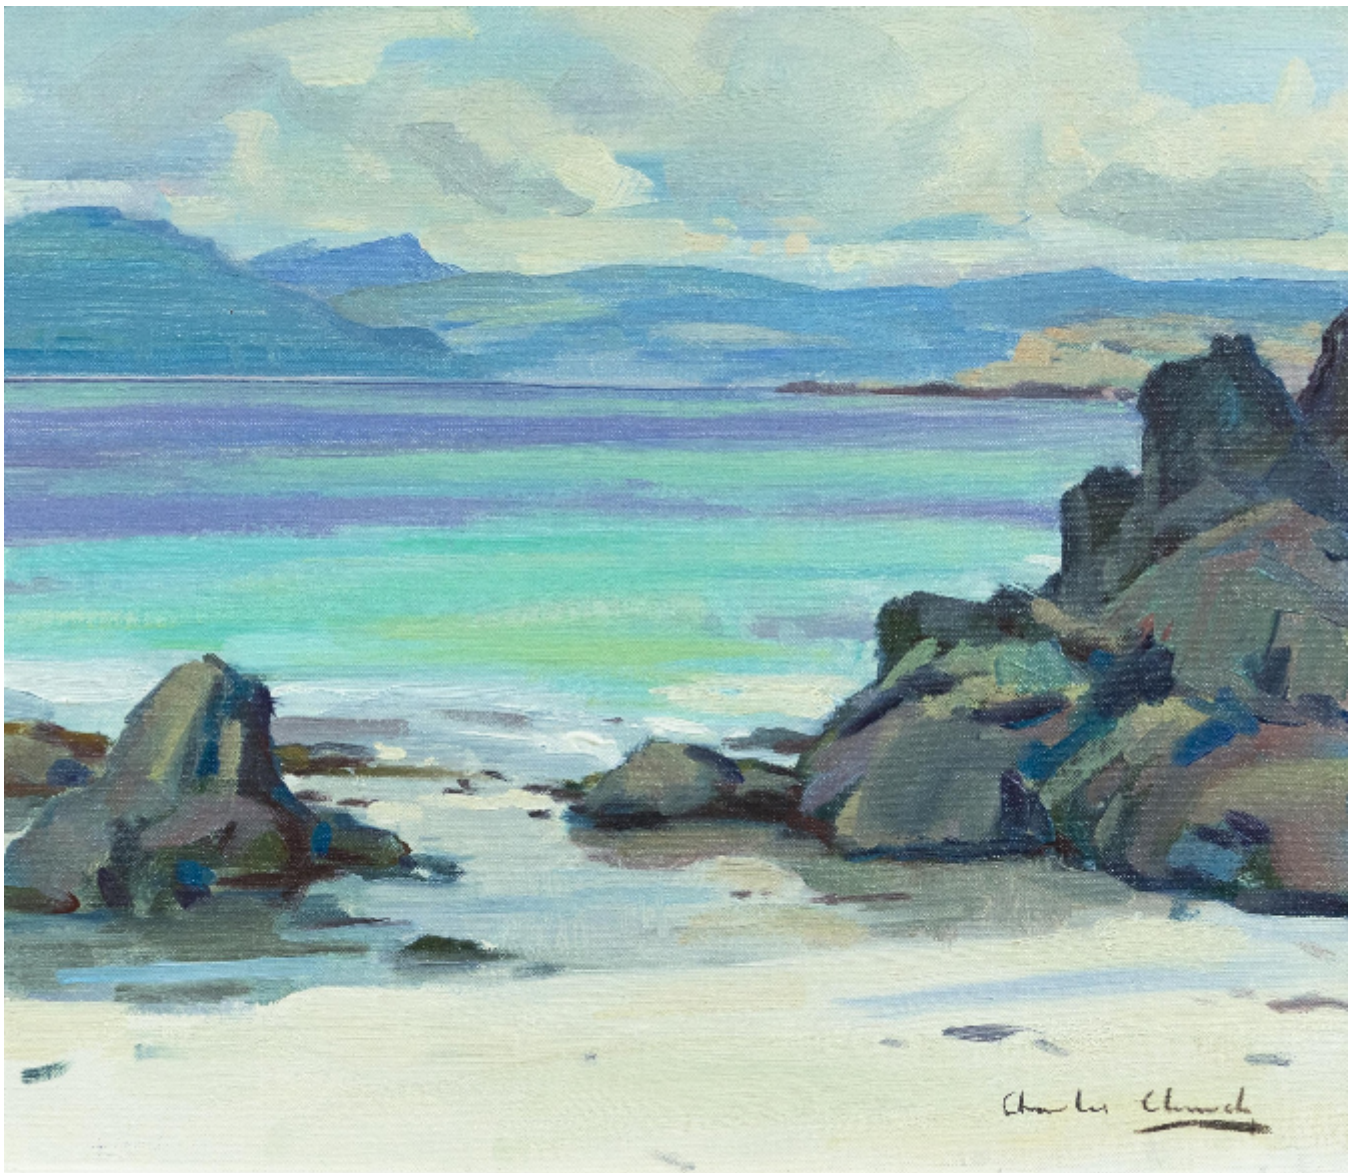

CHARLES CHURCH North End, Iona to Mull  
Charles Church

Sold

REF: 1845

Height: 30.47 cm (12")

Width: 35.55 cm (14")

## Description

CHARLES CHURCH  
North End, Iona to Mull

Oil on canvas  
Signed lower right  
£3,650