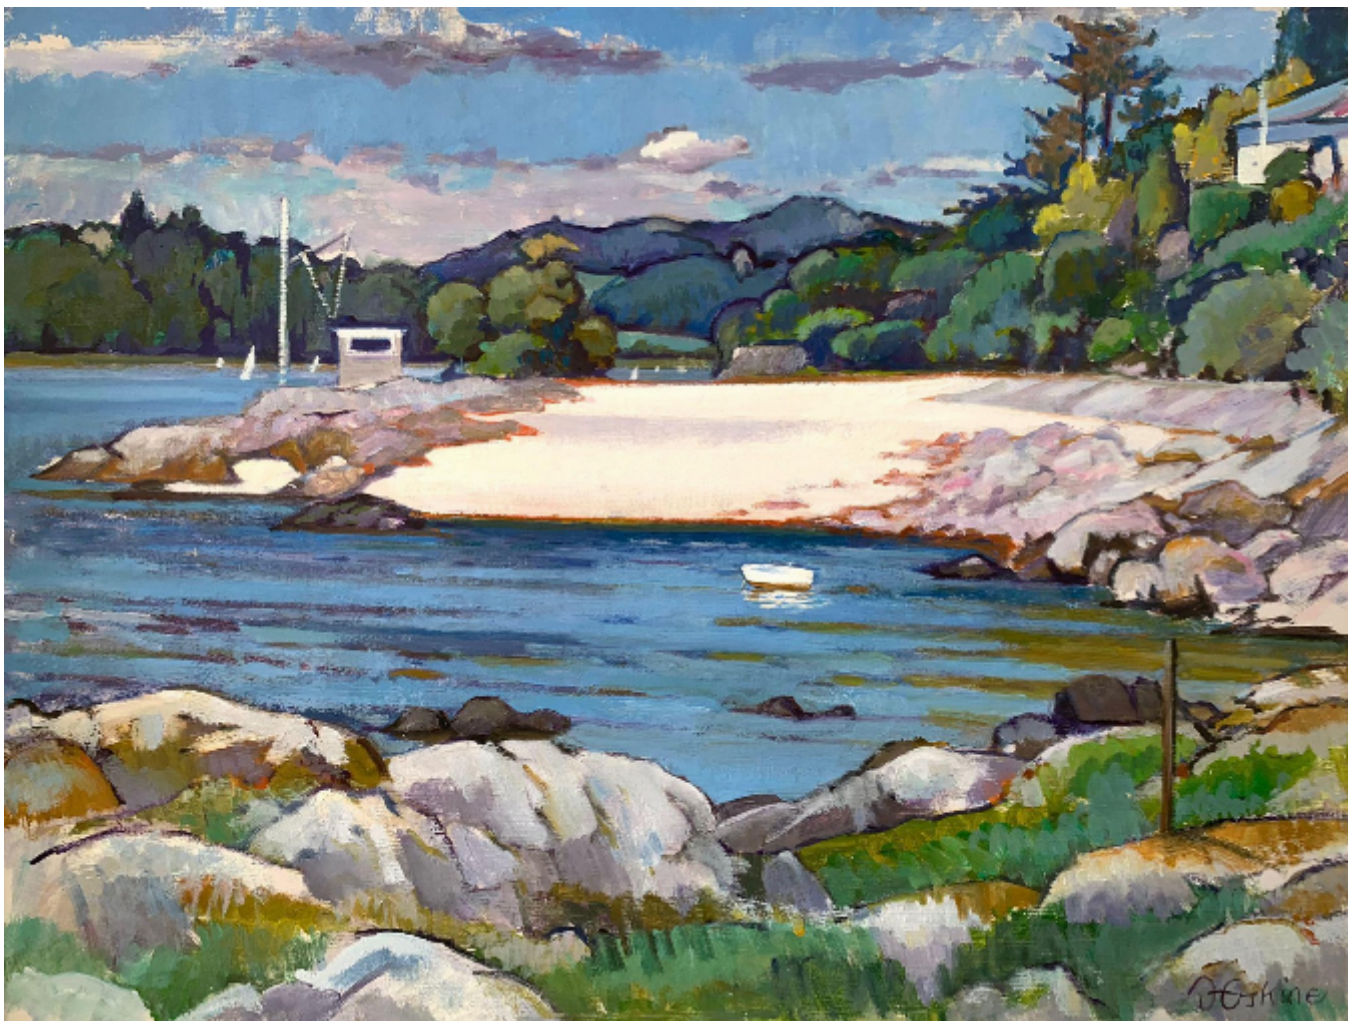

ALISTAIR ERSKINE Shell Beach, Kippford

Alistair Erskine

Sold

REF: 2113

Description

ALISTAIR ERSKINE
Shell Beach, Kippford

Oil on board
Unframed: 40 x 52 cm
Framed: 57 x 70 cm

£1,800